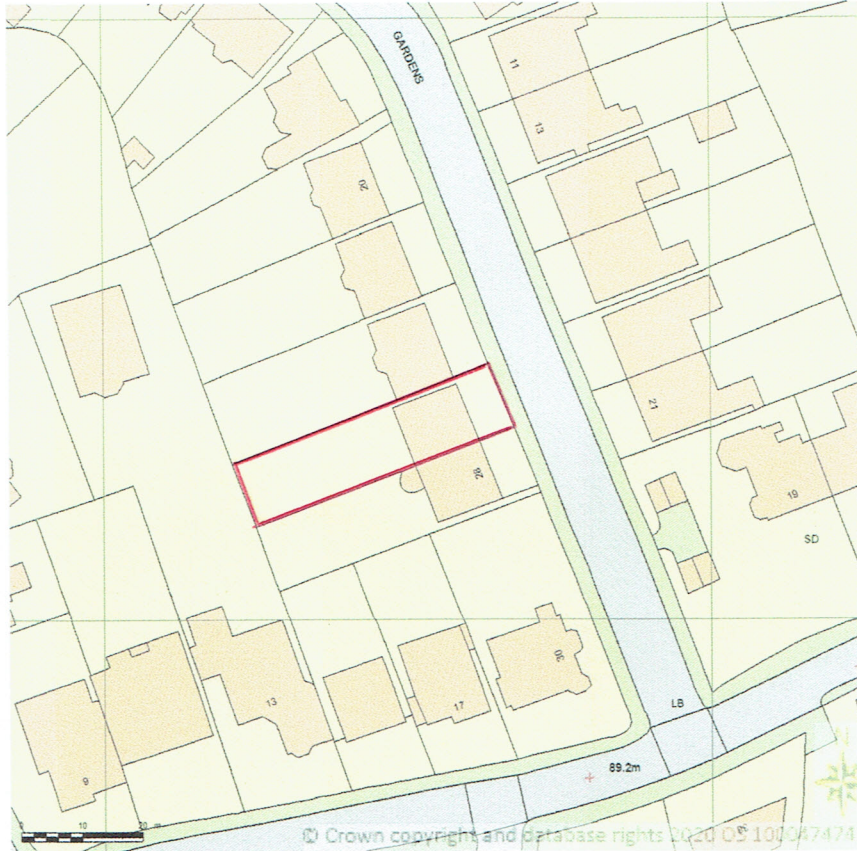

SITE LOCATION PLAN
AREA 2 HA
SCALE: 1:1250 on A4
CENTRE COORDINATES: 525955 , 185532

Supplied by Streetwise Maps Ltd
www.streetwise.net
Licence No: 100047474
11:56:14 27/02/2020