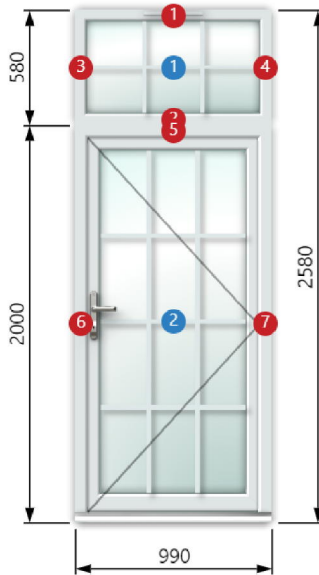

New Kitchen

Comments		
Quantity	1	
Dimensions	1840 x 1955	
Products	Counterbalance Window; Hardwood Meranti Counterbalance Window; Hardwood Meranti Counterbalance Window; Hardwood Meranti	
Frame styles	Vertical Slider Vertical Slider Vertical Slider	[REDACTED]
Glazing specifications	Standard 4/16Arg/4 U=1.1 (1 3 5) Toughened 4TXD/16Arg/4TXD U=1.1 (2 4 6)	[REDACTED]
Glazing features	Clear (1 2 5 6) Centre Bar External (3 4)	[REDACTED]
Trickle vent	300 White/White	[REDACTED]
Lever	Satin Chrome	[REDACTED]
Sash lift	Satin Chrome	[REDACTED]
Locking Ventlock	(\$ [REDACTED] per pair)	[REDACTED]
Internal arch		[REDACTED]
Total		[REDACTED]

GF Room Front

Comments		
Quantity	1	
Dimensions	1830 x 1955	
Products	Counterbalance Window; Softwood (Pine); Counterbalance Window; Softwood (Pine); Counterbalance Window; Softwood (Pine);	
Frame styles	Vertical Slider Vertical Slider Vertical Slider	[REDACTED]
Glazing specifications	Standard 4/16Arg/4 U=1.1 (1 3 5) Toughened 4TXD/16Arg/4TXD U=1.1 (2 4 6)	[REDACTED]
Glazing features	Clear (1 2 5 6) Centre Bar External (3 4)	[REDACTED]
Trickle vent	300 White/White	[REDACTED]
Lever	Satin Chrome	[REDACTED]
Sash lift	Satin Chrome	[REDACTED]
Locking Ventlock	[REDACTED] per pair	[REDACTED]
Internal arch		[REDACTED]
Total		[REDACTED]

GF new bathroom back

Comments		
Quantity	2	
Dimensions	795 x 820	
Product	Flash Casement Window; Hardwood Meranti	
Frame style	Style 12	[Redacted]
Sill	150mm Sill	
Glazing specification	Toughened 4TXD/16Arg/4TXD U=1.1	
Glazing texture	Satin	
Window handle	Espag Cranked Satin	
Trickle vent	300 White/White	
Restrictor Not Included		
Total		[Redacted]

Single door 1

Comments		
Quantity	1	
Dimensions	990 x 2580	
Products	Flash Casement Window; Softwood Pine Single Door; Softwood Pine	
Frame styles	Style 01 Door	[REDACTED]
Sill	150mm Sill	
Glazing specification	Toughened 4TXD/16Arg/4TXD U=1.1	
Glazing features	6 Light Georgian External (1) 12 Light Georgian External (2)	
Trickle vent	300 White/White	
Total		