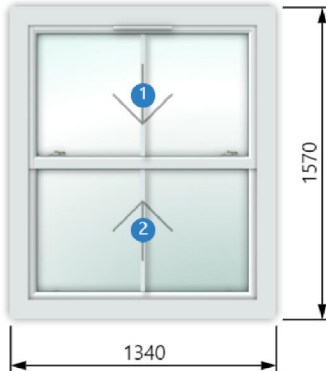

1st floor room front (1)

Comments		
Quantity	1	
Dimensions	1340 x 1570	
Product	Counterbalance Window; Softwood (Pine);	
Frame style	Vertical Slider	
Glazing specifications	Standard 4/16Arg/4 U=1.1 (1) Toughened 4TXD/16Arg/4TXD U=1.1 (2)	
Glazing feature	Centre Bar External	
Trickle vent	300 White/White	
Lever	Satin Chrome	
Sash lift	Satin Chrome	
Locking Ventlock (£27.20 per pair)		
Total		£