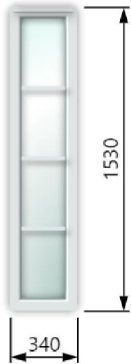

Bespoke Windows London
Your best windows & blinds...

Date 14th Oct 19 | Page 13/16 | Quotation

Name | Number

Reference
34 Christchurch Hill NW3 1JL/ Timber windows

Fix in the frame

Comments		
Quantity	2	
Dimensions	340 x 1530	
Product	Flash Casement Window; Softwood Pine	
Frame style	Style 01	
Glazing specification	Toughened 4TXD/16Arg/4TXD U=1.1	
Glazing feature	4 Light Georgian External	
Trickle vent	300 White/White	
Total		

62 Lower Richmond Road SW15 1JT

02034177980 02033021441 | VAT 136268114

info@bwltd.co.uk office@bwltd.co.uk | www.bwltd.co.uk