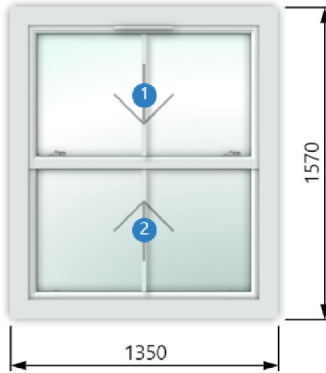

1st floor room front (2)

Comments		
Quantity	1	
Dimensions	1350 x 1570	
Product	Counterbalance Window; Softwood (Pine);	
Frame style	Vertical Slider	[REDACTED]
Glazing specifications	Standard 4/16Arg/4 U=1.1 (1) Toughened 4TXD/16Arg/4TXD U=1.1 (2)	[REDACTED]
Glazing feature	Centre Bar External	[REDACTED]
Trickle vent	300 White/White	[REDACTED]
Lever	Satin Chrome	[REDACTED]
Sash lift	Satin Chrome	[REDACTED]
Locking Ventlock (£27.20 per pair)		
Total		[REDACTED]