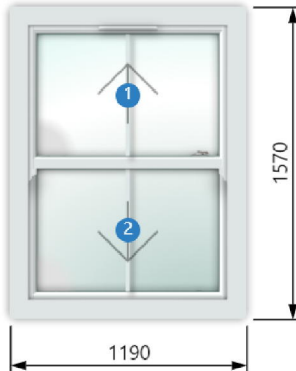

Bathroom 1st floor front

Comments		
Quantity	1	
Dimensions	1190 x 1570	
Product	Counterbalance Window; Hardwood Meranti	
Frame style	Vertical Slider	[REDACTED]
Glazing specifications	Standard 4/16Arg/4 U=1.1 (1) Toughened 4TXD/16Arg/4TXD U=1.1 (2)	[REDACTED]
Glazing texture	Satin	[REDACTED]
Glazing feature	Centre Bar External	[REDACTED]
Trickle vent	300 White/White	[REDACTED]
Lever	Satin Chrome	[REDACTED]
Sash lift	Satin Chrome	[REDACTED]
Locking Ventlock (£27.20 per pair)		[REDACTED]
Total		[REDACTED]