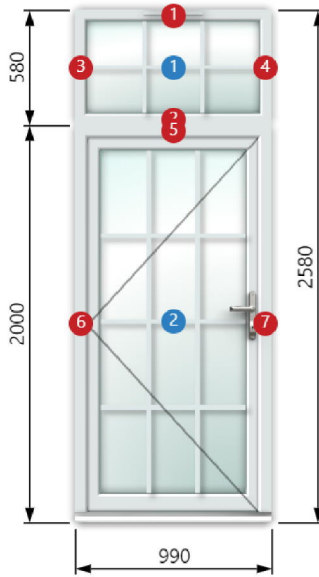

New Kitchen

Comments		
Quantity	1	
Dimensions	1840 x 1955	
Products	Counterbalance Window; Hardwood Meranti Counterbalance Window; Hardwood Meranti Counterbalance Window; Hardwood Meranti	
Frame styles	Vertical Slider Vertical Slider Vertical Slider	[REDACTED]
Glazing specifications	Standard 4/16Arg/4 U=1.1 (1 3 5) Toughened 4TXD/16Arg/4TXD U=1.1 (2 4 6)	[REDACTED]
Glazing features	Clear (1 2 5 6) Centre Bar External (3 4)	[REDACTED]
Trickle vent	300 White/White	[REDACTED]
Lever	Satin Chrome	[REDACTED]
Sash lift	Satin Chrome	[REDACTED]
Locking Ventlock	(\$ [REDACTED] per pair)	[REDACTED]
Internal arch		[REDACTED]
Total		[REDACTED]

GF Room Front

Comments		
Quantity	1	
Dimensions	1830 x 1955	
Products	Counterbalance Window; Softwood (Pine); Counterbalance Window; Softwood (Pine); Counterbalance Window; Softwood (Pine);	
Frame styles	Vertical Slider Vertical Slider Vertical Slider	[REDACTED]
Glazing specifications	Standard 4/16Arg/4 U=1.1 (1 3 5) Toughened 4TXD/16Arg/4TXD U=1.1 (2 4 6)	[REDACTED]
Glazing features	Clear (1 2 5 6) Centre Bar External (3 4)	[REDACTED]
Trickle vent	300 White/White	[REDACTED]
Lever	Satin Chrome	[REDACTED]
Sash lift	Satin Chrome	[REDACTED]
Locking Ventlock	[REDACTED] per pair	[REDACTED]
Internal arch		[REDACTED]
Total		[REDACTED]

GF new bathroom back

Comments		
Quantity	2	
Dimensions	795 x 820	
Product	Flash Casement Window; Hardwood Meranti	
Frame style	Style 12	[Redacted]
Sill	150mm Sill	
Glazing specification	Toughened 4TXD/16Arg/4TXD U=1.1	
Glazing texture	Satin	
Window handle	Espag Cranked Satin	
Trickle vent	300 White/White	
Restrictor Not Included		
Total		[Redacted]

Single door 1

Comments		
Quantity	1	
Dimensions	990 x 2580	
Products	Flash Casement Window; Softwood Pine Single Door; Softwood Pine	
Frame styles	Style 01 Door	[REDACTED]
Sill	150mm Sill	
Glazing specification	Toughened 4TXD/16Arg/4TXD U=1.1	
Glazing features	6 Light Georgian External (1) 12 Light Georgian External (2)	
Trickle vent	300 White/White	
Total		