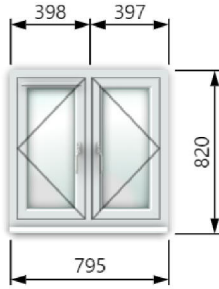

New Kitchen

Comments		
Quantity	1	
Dimensions	1840 x 1955	
Products	Counterbalance Window; Hardwood Meranti Counterbalance Window; Hardwood Meranti Counterbalance Window; Hardwood Meranti	
Frame styles	Vertical Slider Vertical Slider Vertical Slider	[REDACTED]
Glazing specifications	Standard 4/16Arg/4 U=1.1 (1 3 5) Toughened 4TXD/16Arg/4TXD U=1.1 (2 4 6)	[REDACTED]
Glazing features	Clear (1 2 5 6) Centre Bar External (3 4)	[REDACTED]
Trickle vent	300 White/White	[REDACTED]
Lever	Satin Chrome	[REDACTED]
Sash lift	Satin Chrome	[REDACTED]
Locking Ventlock	(\$ [REDACTED] per pair)	[REDACTED]
Internal arch		[REDACTED]
Total		[REDACTED]

GF Room Front

Comments		
Quantity	1	
Dimensions	1830 x 1955	
Products	Counterbalance Window; Softwood (Pine); Counterbalance Window; Softwood (Pine); Counterbalance Window; Softwood (Pine);	
Frame styles	Vertical Slider Vertical Slider Vertical Slider	[REDACTED]
Glazing specifications	Standard 4/16Arg/4 U=1.1 (1 3 5) Toughened 4TXD/16Arg/4TXD U=1.1 (2 4 6)	[REDACTED]
Glazing features	Clear (1 2 5 6) Centre Bar External (3 4)	[REDACTED]
Trickle vent	300 White/White	[REDACTED]
Lever	Satin Chrome	[REDACTED]
Sash lift	Satin Chrome	[REDACTED]
Locking Ventlock	[REDACTED] per pair	[REDACTED]
Internal arch		[REDACTED]
Total		[REDACTED]

GF new bathroom back

Comments		
Quantity	2	
Dimensions	795 x 820	
Product	Flash Casement Window; Hardwood Meranti	
Frame style	Style 12	[Redacted]
Sill	150mm Sill	
Glazing specification	Toughened 4TXD/16Arg/4TXD U=1.1	
Glazing texture	Satin	
Window handle	Espag Cranked Satin	
Trickle vent	300 White/White	
Restrictor Not Included		
Total		[Redacted]

Single door 1

Comments		
Quantity	1	
Dimensions	990 x 2580	
Products	Flash Casement Window; Softwood Pine Single Door; Softwood Pine	
Frame styles	Style 01 Door	[REDACTED]
Sill	150mm Sill	
Glazing specification	Toughened 4TXD/16Arg/4TXD U=1.1	
Glazing features	6 Light Georgian External (1) 12 Light Georgian External (2)	
Trickle vent	300 White/White	
Total		