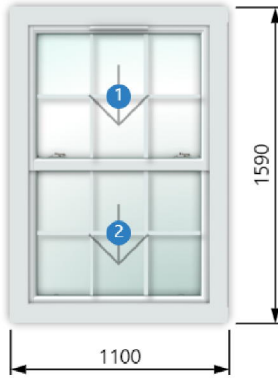

1st floor back (2)

Comments		
Quantity	1	
Dimensions	1100 x 1590	
Product	Counterbalance Window; Softwood (Pine);	
Frame style	Vertical Slider	[REDACTED]
Glazing specifications	Standard 4/16Arg/4 U=1.1 (1) Toughened 4TXD/16Arg/4TXD U=1.1 (2)	[REDACTED]
Glazing feature	6 Light Georgian External	[REDACTED]
Trickle vent	300 White/White	[REDACTED]
Lever	Satin Chrome	[REDACTED]
Sash lift	Satin Chrome	[REDACTED]
Locking Ventlock (£27.20 per pair)		[REDACTED]
Total		£ [REDACTED]