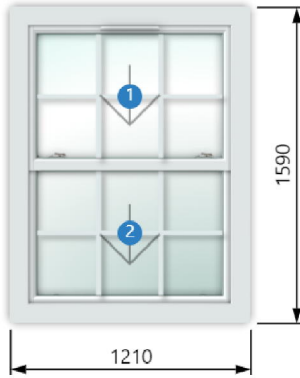

Bathroom 1st floor back

Comments		
Quantity	1	
Dimensions	1210 x 1590	
Product	Counterbalance Window; Hardwood Meranti	
Frame style	Vertical Slider	[REDACTED]
Glazing specifications	Standard 4/16Arg/4 U=1.1 (1) Toughened 4TXD/16Arg/4TXD U=1.1 (2)	[REDACTED]
Glazing feature	6 Light Georgian External	[REDACTED]
Trickle vent	300 White/White	[REDACTED]
Lever	Satin Chrome	[REDACTED]
Sash lift	Satin Chrome	[REDACTED]
Locking Ventlock (£27.20 per pair)		[REDACTED]
Total		£1556.51