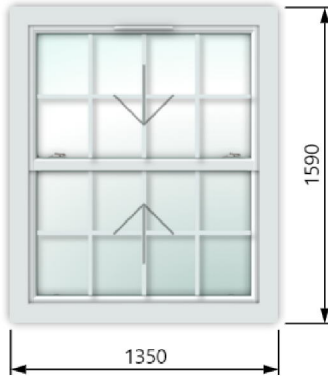

Basement Lounge front

Comments		
Quantity	1	
Dimensions	1350 x 1590	
Product	Counterbalance Window; Softwood (Pine);	
Frame style	Vertical Slider	
Glazing specification	Toughened 4TXD/16Arg/4TXD U=1.1	
Glazing feature	8 Light Georgian External	
Trickle vent	300 White/White	
Lever	Satin Chrome	
Sash lift	Satin Chrome	
Locking Ventlock (£27.20 per pair)		
Total