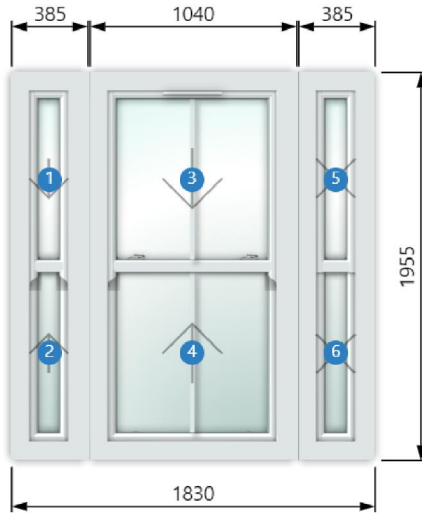

New Kitchen

Comments		
Quantity	1	
Dimensions	1840 x 1955	
Products	Counterbalance Window; Hardwood Meranti Counterbalance Window; Hardwood Meranti Counterbalance Window; Hardwood Meranti	
Frame styles	Vertical Slider Vertical Slider Vertical Slider	[REDACTED]
Glazing specifications	Standard 4/16Arg/4 U=1.1 (1 3 5) Toughened 4TXD/16Arg/4TXD U=1.1 (2 4 6)	[REDACTED]
Glazing features	Clear (1 2 5 6) Centre Bar External (3 4)	[REDACTED]
Trickle vent	300 White/White	[REDACTED]
Lever	Satin Chrome	[REDACTED]
Sash lift	Satin Chrome	[REDACTED]
Locking Ventlock	(\$ [REDACTED] per pair)	[REDACTED]
Internal arch		[REDACTED]
Total		[REDACTED]

GF Room Front

Comments		
Quantity	1	
Dimensions	1830 x 1955	
Products	Counterbalance Window; Softwood (Pine); Counterbalance Window; Softwood (Pine); Counterbalance Window; Softwood (Pine);	
Frame styles	Vertical Slider Vertical Slider Vertical Slider	[REDACTED]
Glazing specifications	Standard 4/16Arg/4 U=1.1 (1 3 5) Toughened 4TXD/16Arg/4TXD U=1.1 (2 4 6)	[REDACTED]
Glazing features	Clear (1 2 5 6) Centre Bar External (3 4)	[REDACTED]
Trickle vent	300 White/White	[REDACTED]
Lever	Satin Chrome	[REDACTED]
Sash lift	Satin Chrome	[REDACTED]
Locking Ventlock	[REDACTED] per pair	[REDACTED]
Internal arch		[REDACTED]
Total		[REDACTED]

GF new bathroom back

Comments		
Quantity	2	
Dimensions	795 x 820	
Product	Flash Casement Window; Hardwood Meranti	
Frame style	Style 12	[Redacted]
Sill	150mm Sill	
Glazing specification	Toughened 4TXD/16Arg/4TXD U=1.1	
Glazing texture	Satin	
Window handle	Espag Cranked Satin	
Trickle vent	300 White/White	
Restrictor Not Included		
Total		[Redacted]

Single door 1

Comments		
Quantity	1	
Dimensions	990 x 2580	
Products	Flash Casement Window; Softwood Pine Single Door; Softwood Pine	
Frame styles	Style 01 Door	[REDACTED]
Sill	150mm Sill	
Glazing specification	Toughened 4TXD/16Arg/4TXD U=1.1	
Glazing features	6 Light Georgian External (1) 12 Light Georgian External (2)	
Trickle vent	300 White/White	
Total		