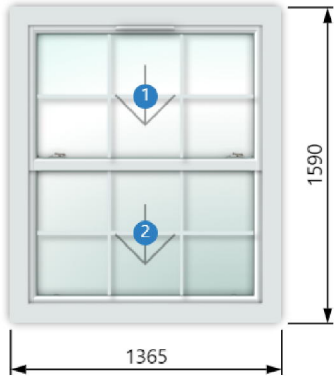

GF Room Front

Comments		
Quantity	1	
Dimensions	1830 x 1955	
Products	Counterbalance Window; Softwood (Pine); Counterbalance Window; Softwood (Pine); Counterbalance Window; Softwood (Pine);	
Frame styles	Vertical Slider Vertical Slider Vertical Slider	[REDACTED]
Glazing specifications	Standard 4/16Arg/4 U=1.1 (1 3 5) Toughened 4TXD/16Arg/4TXD U=1.1 (2 4 6)	[REDACTED]
Glazing features	Clear (1 2 5 6) Centre Bar External (3 4)	[REDACTED]
Trickle vent	300 White/White	[REDACTED]
Lever	Satin Chrome	[REDACTED]
Sash lift	Satin Chrome	[REDACTED]
Locking Ventlock	[REDACTED] per pair	[REDACTED]
Internal arch		[REDACTED]
Total		[REDACTED]

GF new bathroom back

Comments		
Quantity	2	
Dimensions	795 x 820	
Product	Flash Casement Window; Hardwood Meranti	
Frame style	Style 12	[Redacted]
Sill	150mm Sill	
Glazing specification	Toughened 4TXD/16Arg/4TXD U=1.1	
Glazing texture	Satin	
Window handle	Espag Cranked Satin	
Trickle vent	300 White/White	
Restrictor Not Included		
Total		[Redacted]

Single door 1

Comments		
Quantity	1	
Dimensions	990 x 2580	
Products	Flash Casement Window; Softwood Pine Single Door; Softwood Pine	
Frame styles	Style 01 Door	[REDACTED]
Sill	150mm Sill	
Glazing specification	Toughened 4TXD/16Arg/4TXD U=1.1	
Glazing features	6 Light Georgian External (1) 12 Light Georgian External (2)	
Trickle vent	300 White/White	
Total		

Single door 2

Comments		
Quantity	1	
Dimensions	990 x 2580	
Products	Flash Casement Window; Softwood Pine Single Door; Softwood Pine	
Frame styles	Style 01 Door	[REDACTED]
Sill	150mm Sill	
Glazing specification	Toughened 4TXD/16Arg/4TXD U=1.1	
Glazing features	6 Light Georgian External (1) 12 Light Georgian External (2)	
Trickle vent	300 White/White	
Total		