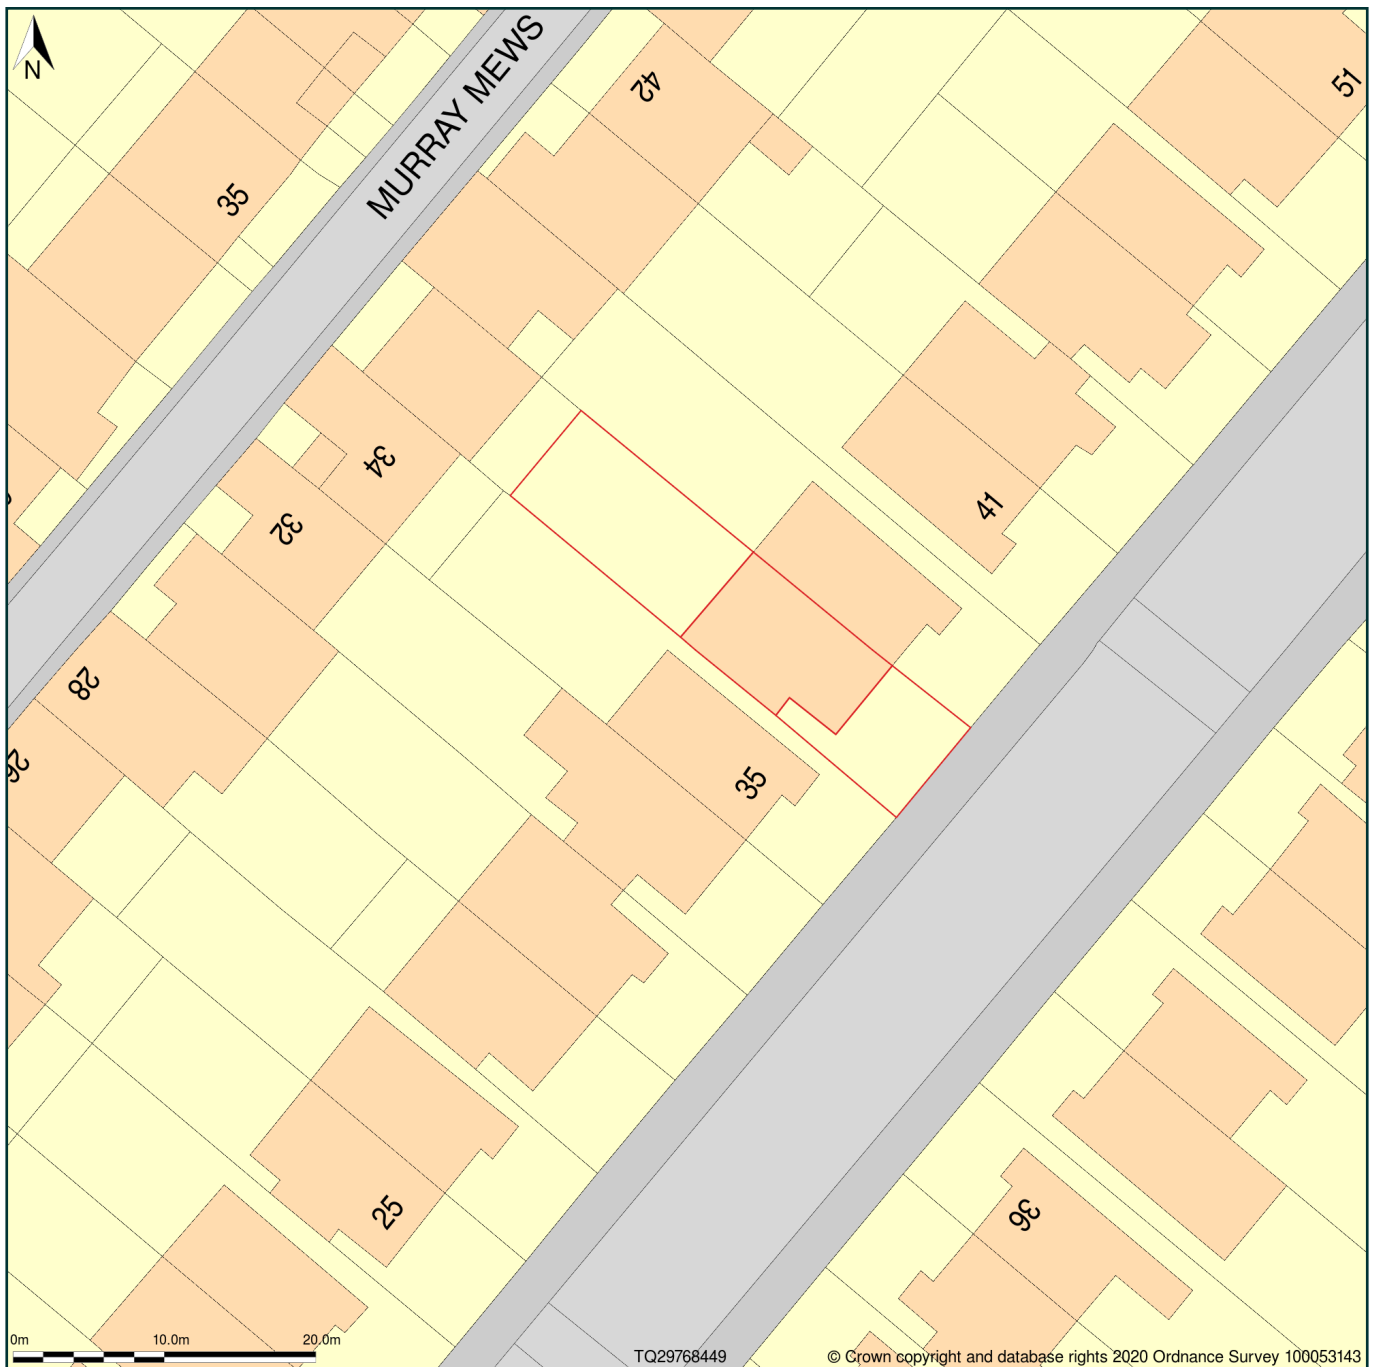

37A, St Augustine s Road, London, Camden, NW1 9RL

Block Plan shows area bounded by: 529716.55, 184452.44 529806.55, 184542.44 (at a scale of 1:500), OSGridRef: TQ29768449. The representation of a road, track or path is no evidence of a right of way. The representation of features as lines is no evidence of a property boundary.

Produced on 26th Feb 2020 from the Ordnance Survey National Geographic Database and incorporating surveyed revision available at this date. Reproduction in whole or part is prohibited without the prior permission of Ordnance Survey. © Crown copyright 2020. Supplied by www.buyaplan.co.uk a licensed Ordnance Survey partner (100053143). Unique plan reference: #00498434-F56BE5