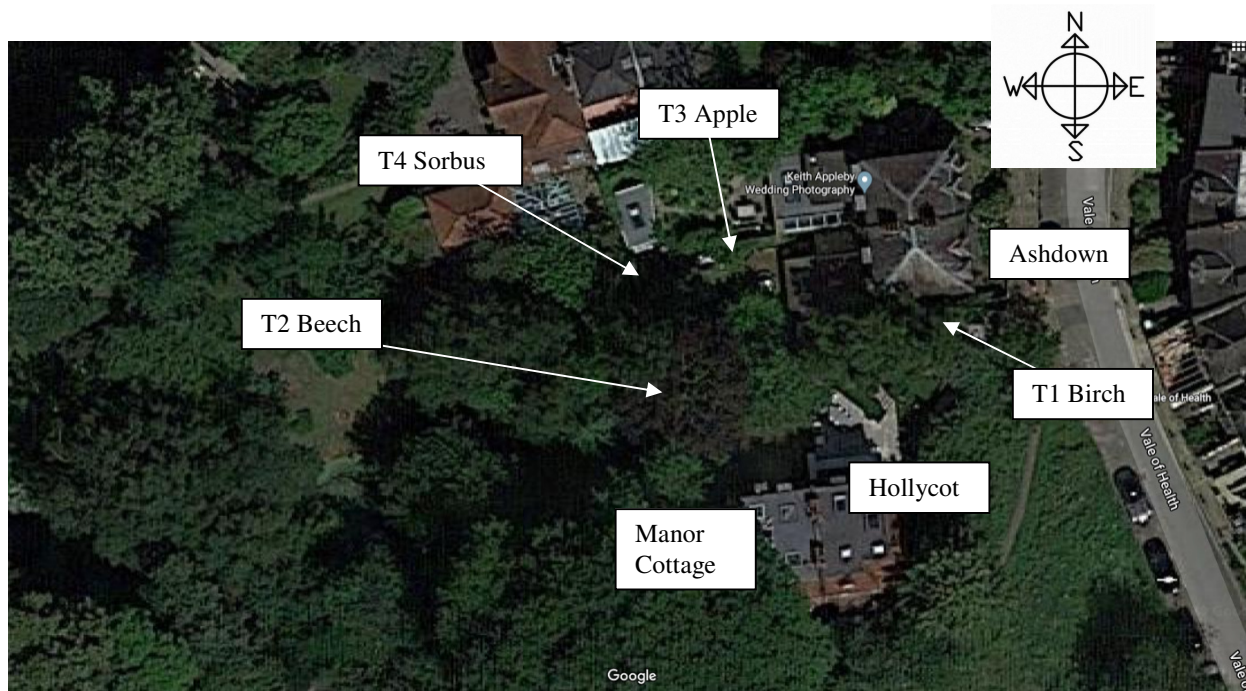

Aerial photos from Google maps

LIQUIDAMBAR

ARBORICULTURAL ENGINEERS

THE URBAN TREE SPECIALISTS

Supporting the Advancement & Recognition of the Arboricultural Science

TS-1920-088Phot1

13/02/20

NOT TO SCALE

Location of trees at Ashdown, Vale of Health, London NW3 1BB