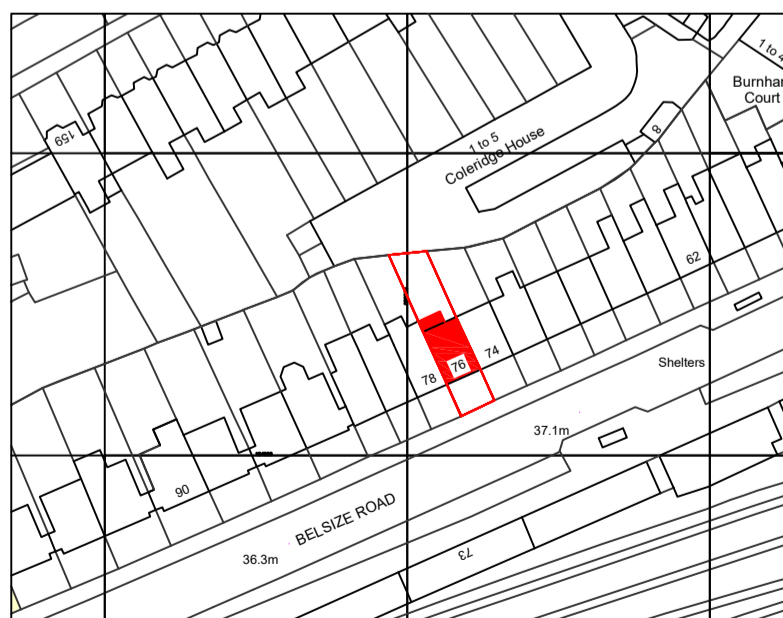

Ordnance Survey, (c) Crown Copyright 2020. All rights reserved. Licence number 100022432

76A BELSIZE ROAD LONDON NW6 4TG	
EXISTING BLOCK PLAN	
SCALE @ A3 1:500	DRG No. 933-02

Ordnance Survey, (c) Crown Copyright 2020. All rights reserved. Licence number 100022432

SITE LOCATION PLAN 1:1250

76A BELSIZE ROAD LONDON NW6 4TG	
SITE LOCATION PLAN	
SCALE @ A3 1:1250	DRG No. 933-01