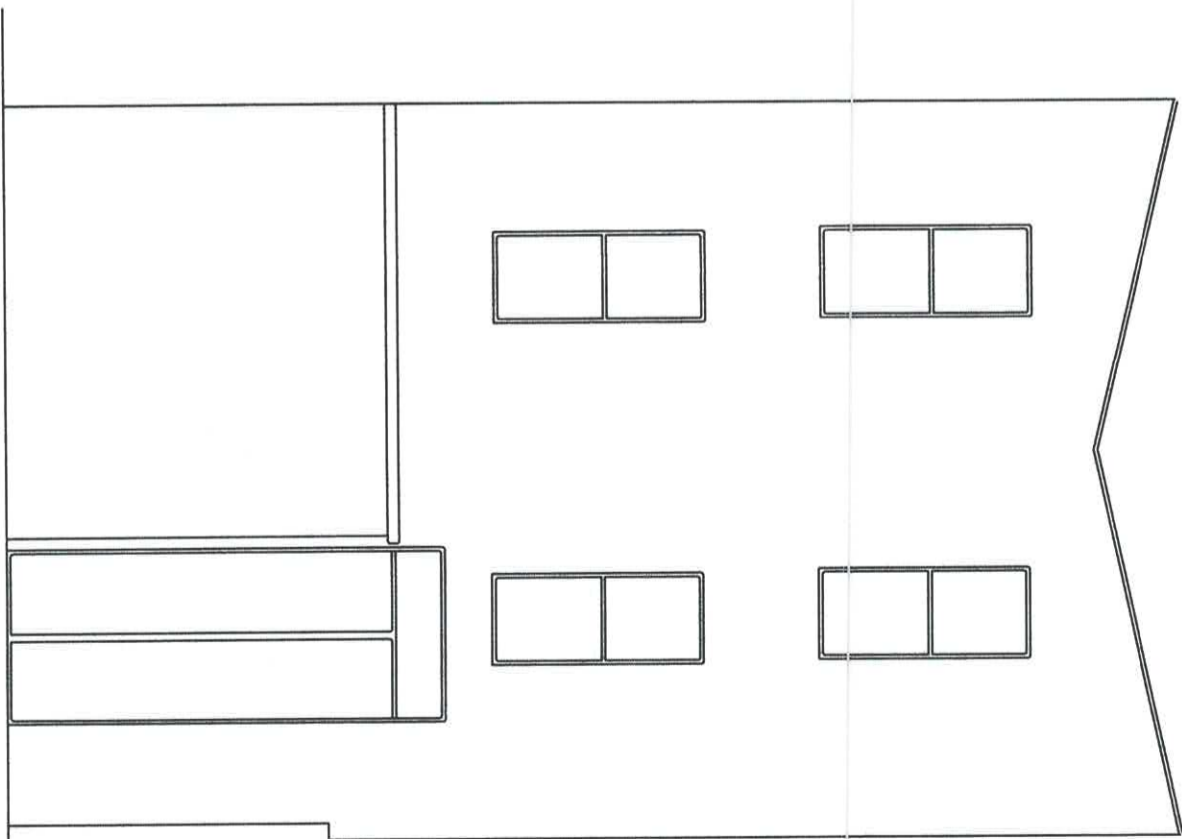

EXISTING FRONT ELEVATION

EXISTING REAR ELEVATION

M74 CONSULTING ENGINEERS
24 Grasmere Gardens
Redbridge, Ilford
Essex IG4 5LF
telephone 07904 058 092

Project
86 GRAFTON ROAD, LONDON

Title
EXISTING ELEVATIONS 1

Date
Feb. 20

Scale
1:50 on A3

Drawing No.
1295 / 02