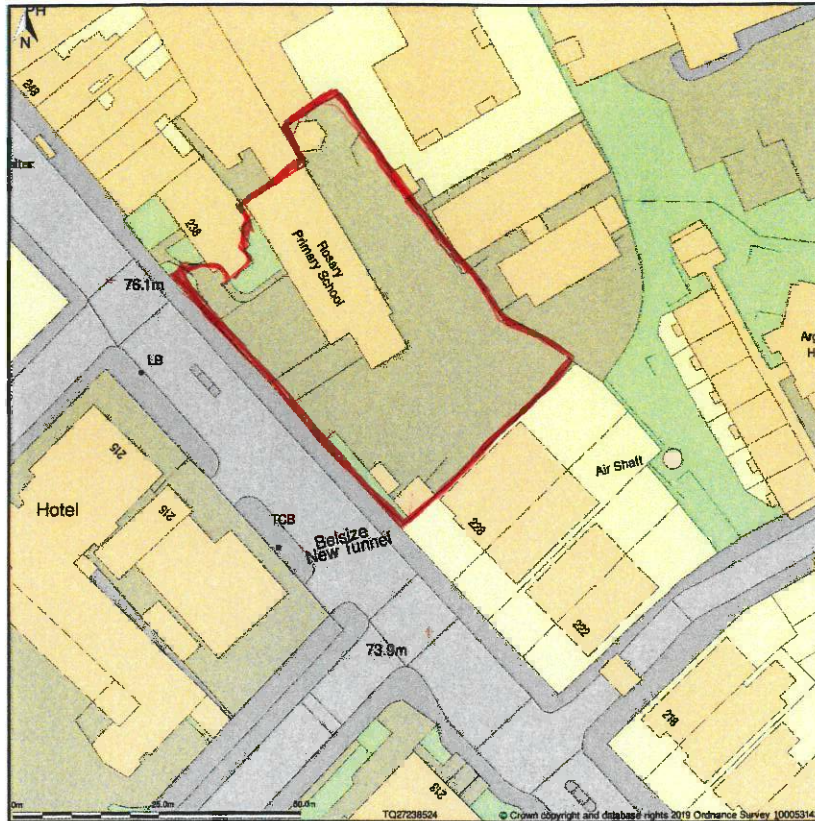

Rosary Rc Primary School, 238, Haverstock Hill, London, Camden, NW3 2AE

Site Plan shows area bounded by: 527163.49, 185175.26 527304.91, 185316.68 (at a scale of 1:1250), OSGridRef: TQ27238524. The representation of a road, track or path is no evidence of a right of way. The representation of features as lines is no evidence of a property boundary.

Produced on 23rd Oct 2019 from the Ordnance Survey National Geographic Database and incorporating surveyed revision available at this date. Reproduction in whole or part is prohibited without the prior permission of Ordnance Survey. © Crown copyright 2019. Supplied by [www.buyaplan.co.uk](http://www.buyaplan.co.uk) a licensed Ordnance Survey partner (100053143). Unique plan reference: #00465902-22467E