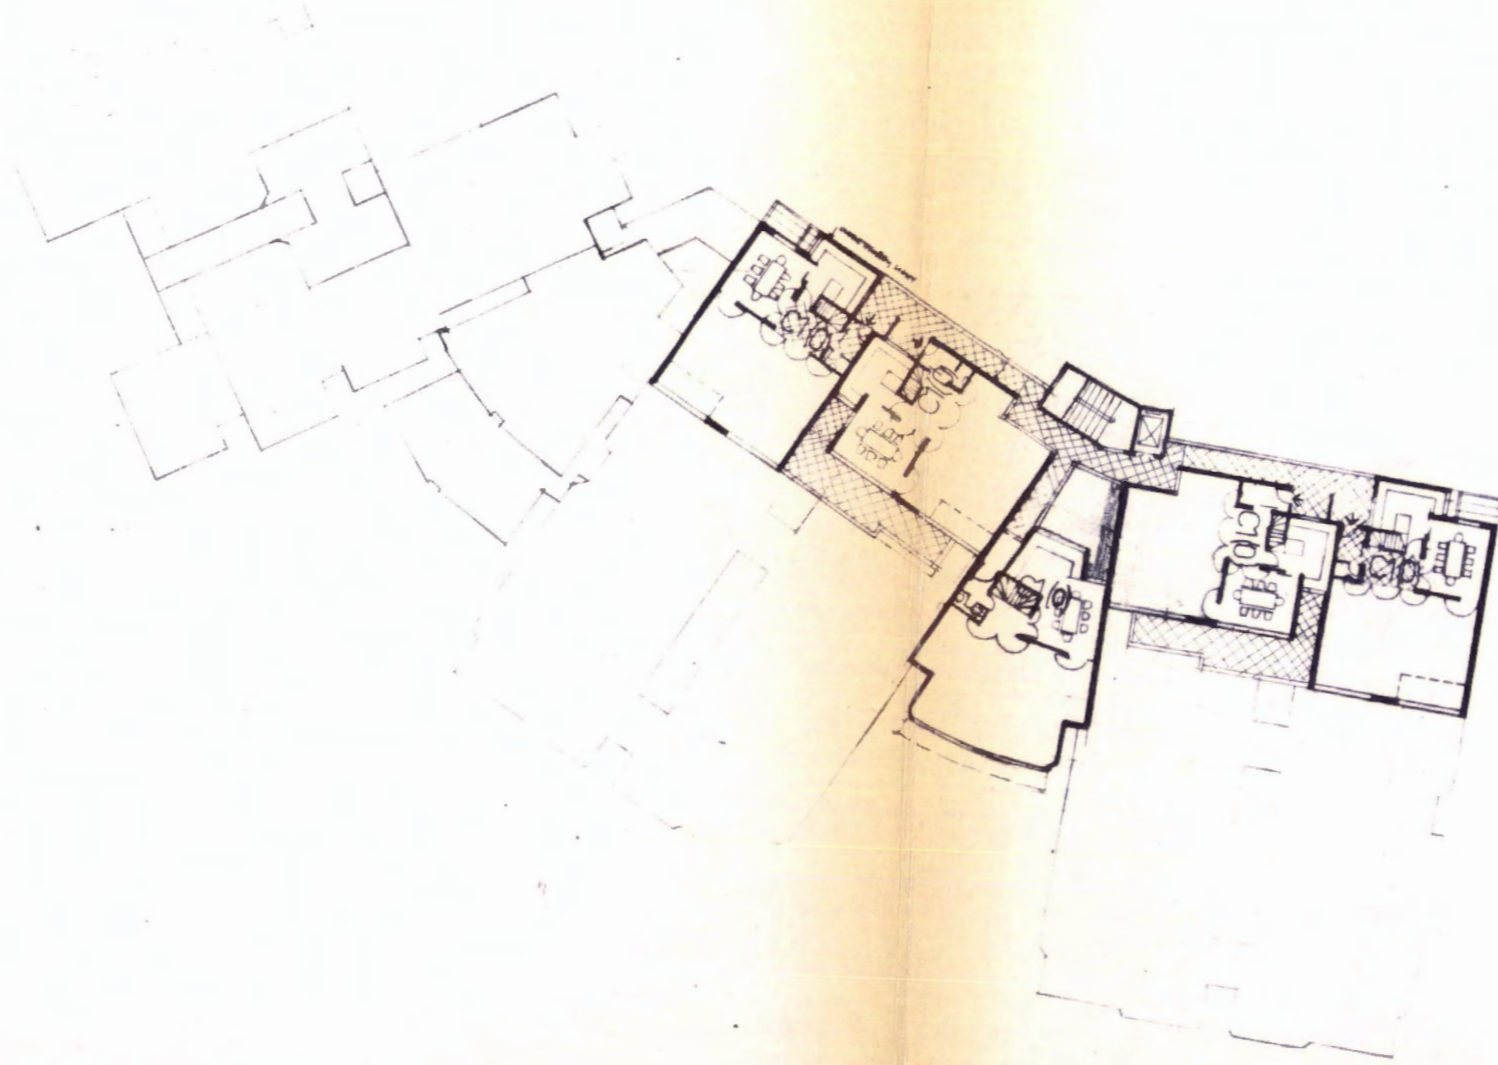

LEVEL ⑥

EDFB

LONDON BOROUGH OF CAMDEN
 TOWN AND COUNTRY PLANNING ACTS
 6 APR 1982
 PLANS ~~NOT APPROVED~~ APPROVED
 ON BEHALF OF THE COUNCIL

*ALTERNATIVE LAYOUT

CTP/D5/4/A/33510(R3)

SPEDAN TOWER
 BUKHATIR INVESTMENTS LTD
 BICKERDIKE ALLEN SIMOVIC ARCHITECTS

© 1982 1:400
 IVAN SIMOVIC RIBA DIP PLAN (A)
 Registered Architect
 18 The Gilt London N10 8PX 01 883 3111