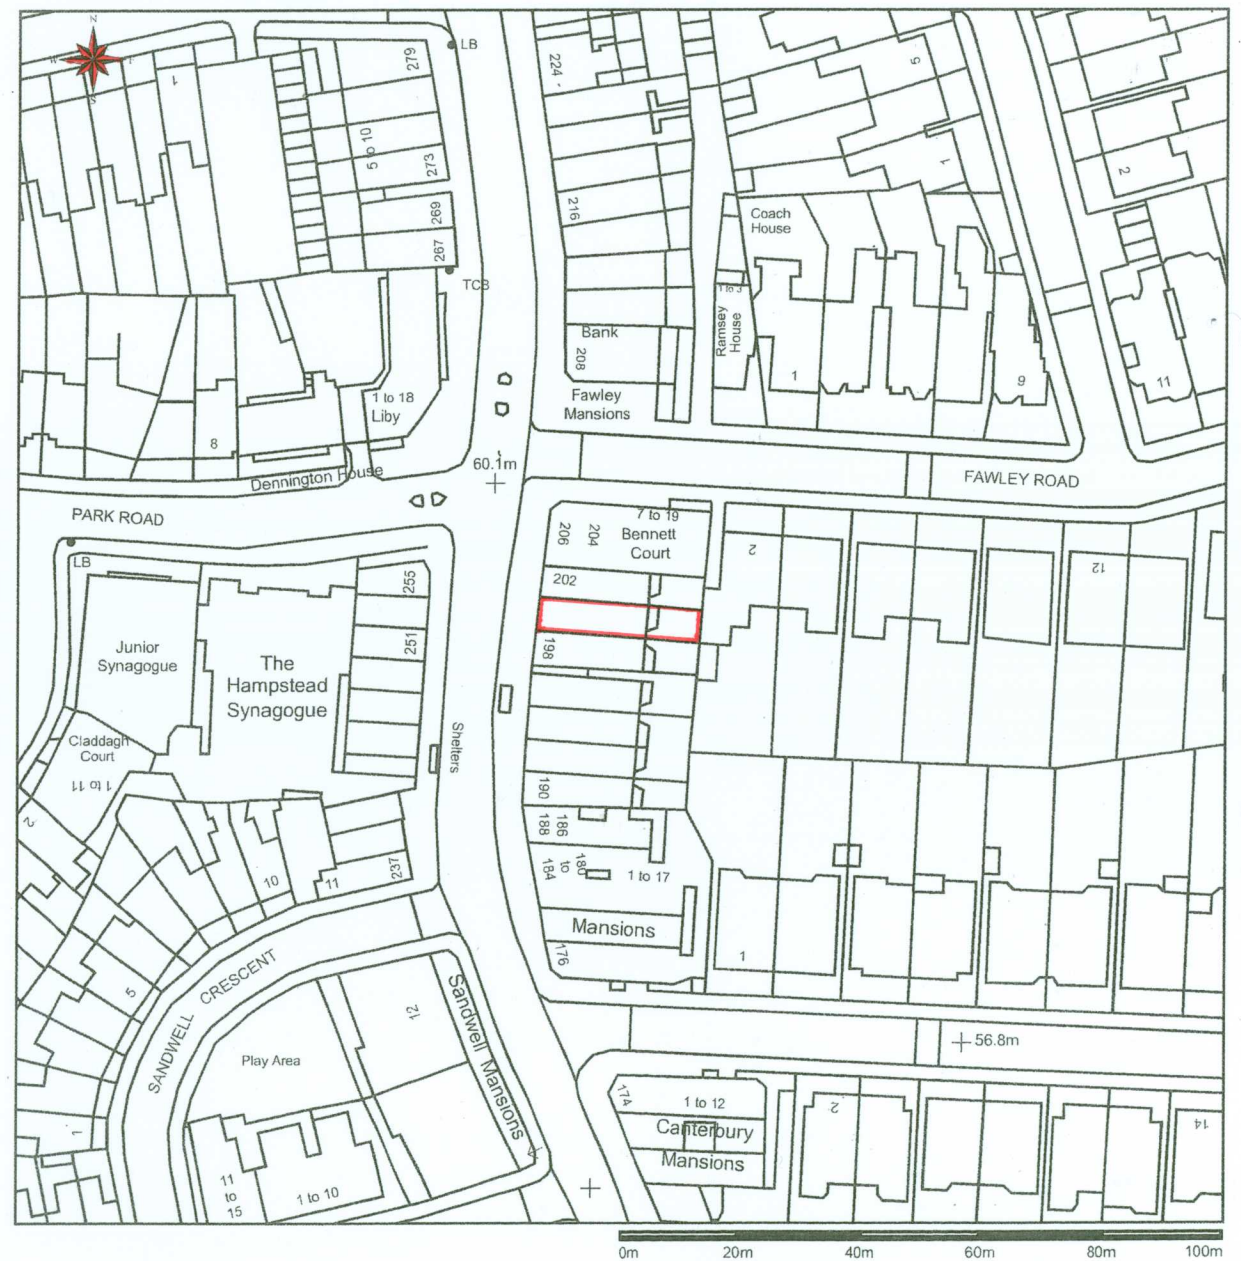

# 200 WEST END LANE, LONDON, NW6 1SG

## Location & Site Plans

Drawing No: 200WEL20/00

**Site & Proposed Roof Plan**  
Scale 1:200@A3

**Location Plan**  
Scale 1:1250@A3