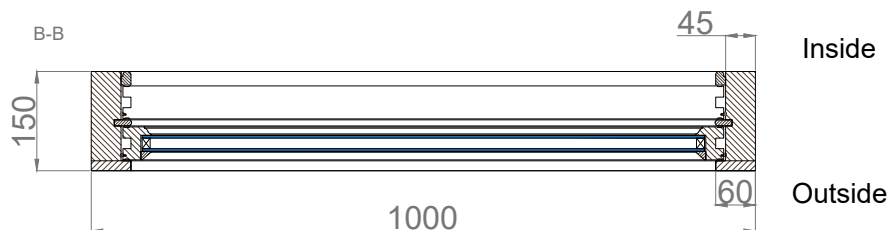

Sliding Sash window - spring balance

EXTERNAL VIEW

A-A

 <p>ESTIMUS www.estimus.co.uk</p>	PROJECT:	SLIDING SLASH WINDOW- SPRING BAR	
	TITLE:		
	DATE:	13.02.2020	Drawn: Krzysztof Alfut
	SCALE:	1:1 @ A3	Drawing No.: 02 rev A