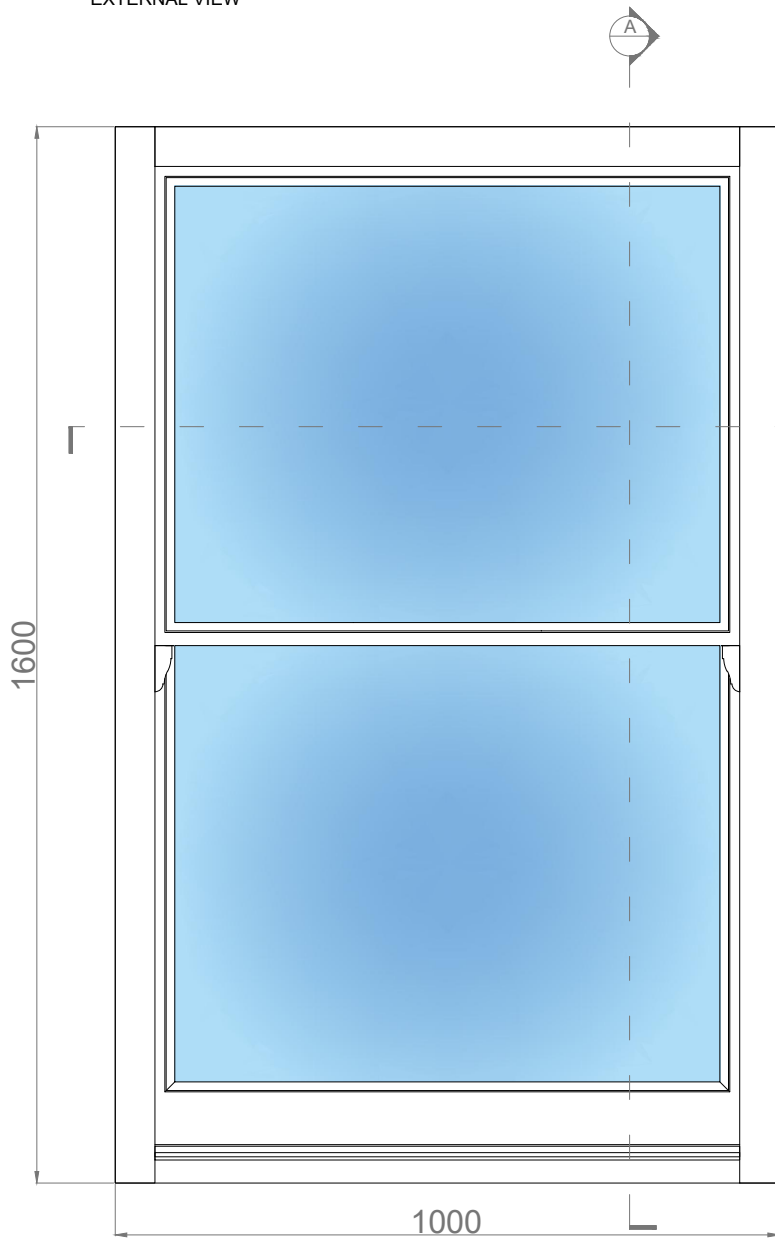

Sliding Sash window - spring balance

EXTERNAL VIEW

A-A

 <p>ESTIMUS www.estimus.co.uk</p>	PROJECT:	SLIDING SLASH WINDOW- SPRING BAR	
	TITLE:		
	DATE:	13.02.2020	Drawn: Krzysztof Alfut
	SCALE:	1:1 @ A3	Drawing No.: 02 rev A