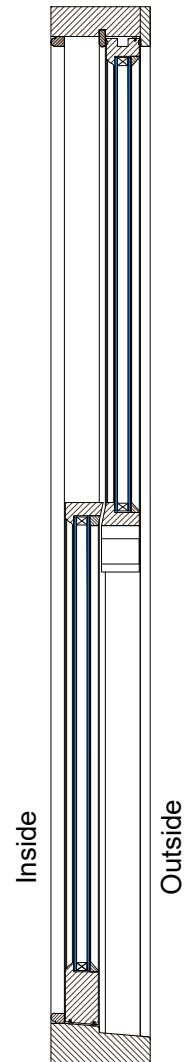

Sliding Sash window - spring balance

EXTERNAL VIEW

A-A

 <p>ESTIMUS www.estimus.co.uk</p>	PROJECT:	SLIDING SLASH WINDOW- SPRING BAR	
	TITLE:		
	DATE:	13.02.2020	Drawn: Krzysztof Alfut
	SCALE:	1:1 @ A3	Drawing No.: 02 rev A