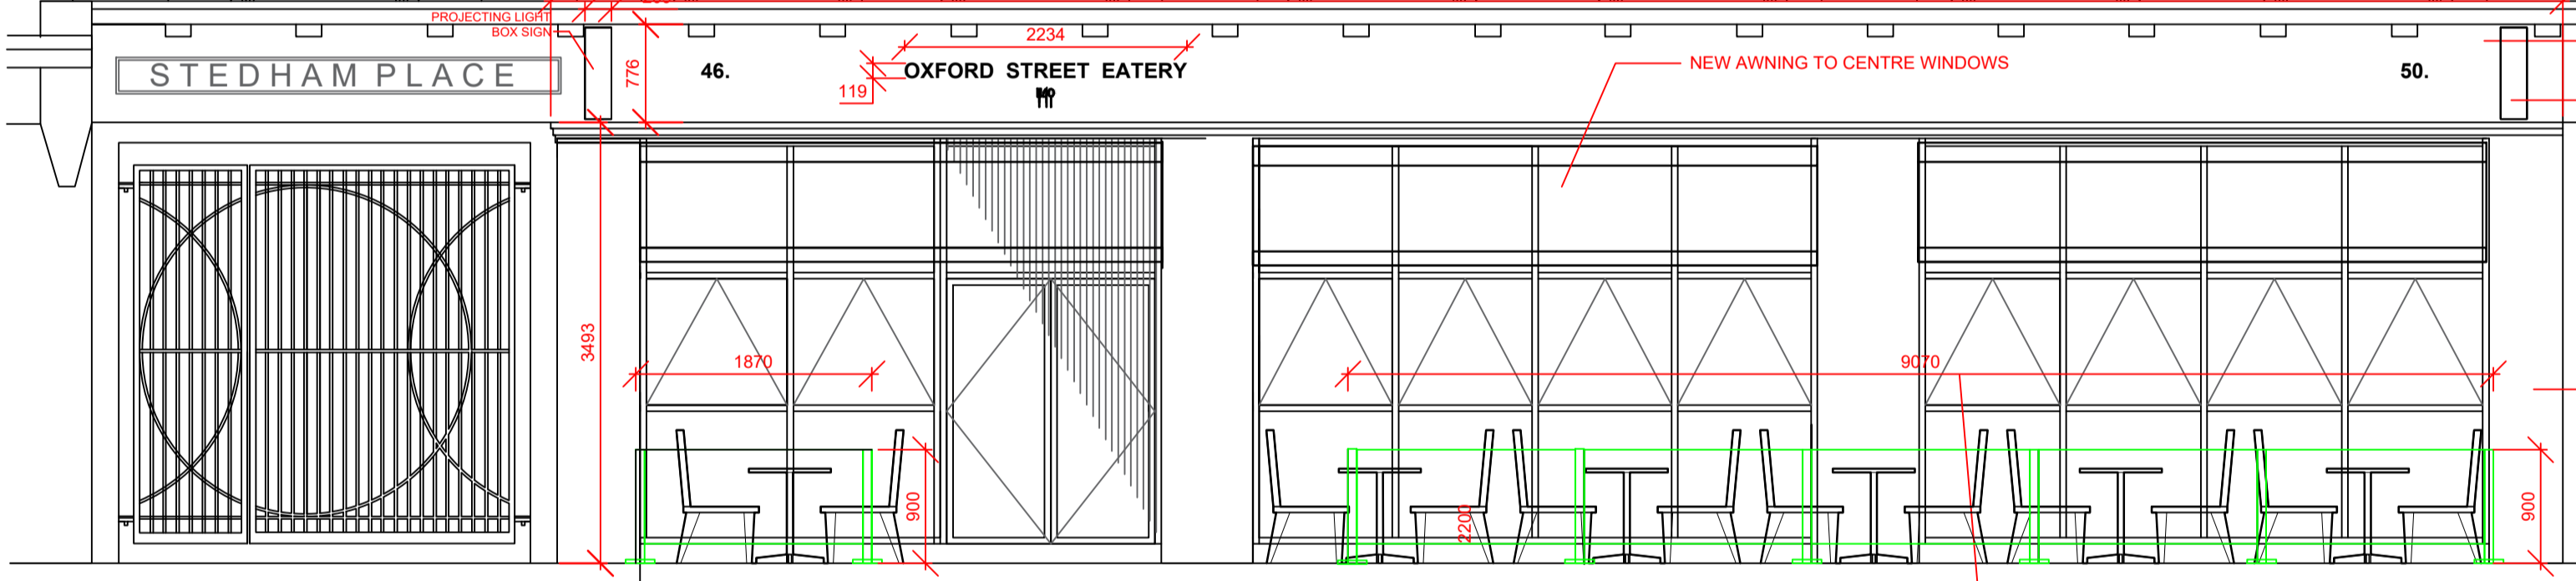

OXFORD STREET EATERY EXTERNAL CONCEPT studioonedesign

PROPOSED SHOPFRONT ELEVATION SCALE 1:50

SHOPFRONT SECTION THRO' SCALE 1:50

SHOPFRONT PART PLAN' SCALE 1:50

REV_B	07_02_2020	EXTERNAL CHAIR DIMENSIONS ADDED
REV_A	25_10_2019	PROJECTING SIGNS ALTERED
PROJECT:		
MR TURAL KERIMOV ET London Ltd 915 High Road London N12 8QJ		
DRAWING TITLE:		
Proposed Shopfront		
ISSUE:		
PLANNING		
SCALE:	DATE:	JOB NO:
1_50 @ A1	OCT_2019	03
		REV:
		B
STUDIO ONE DESIGN, Studio 81, METROPOLITAN HOUSE, SWINWELL GATESHEAD, NE16 3AG		
T 07784 850 162 E gerard@studioonedesign.uk W www.studioonedesign.uk		