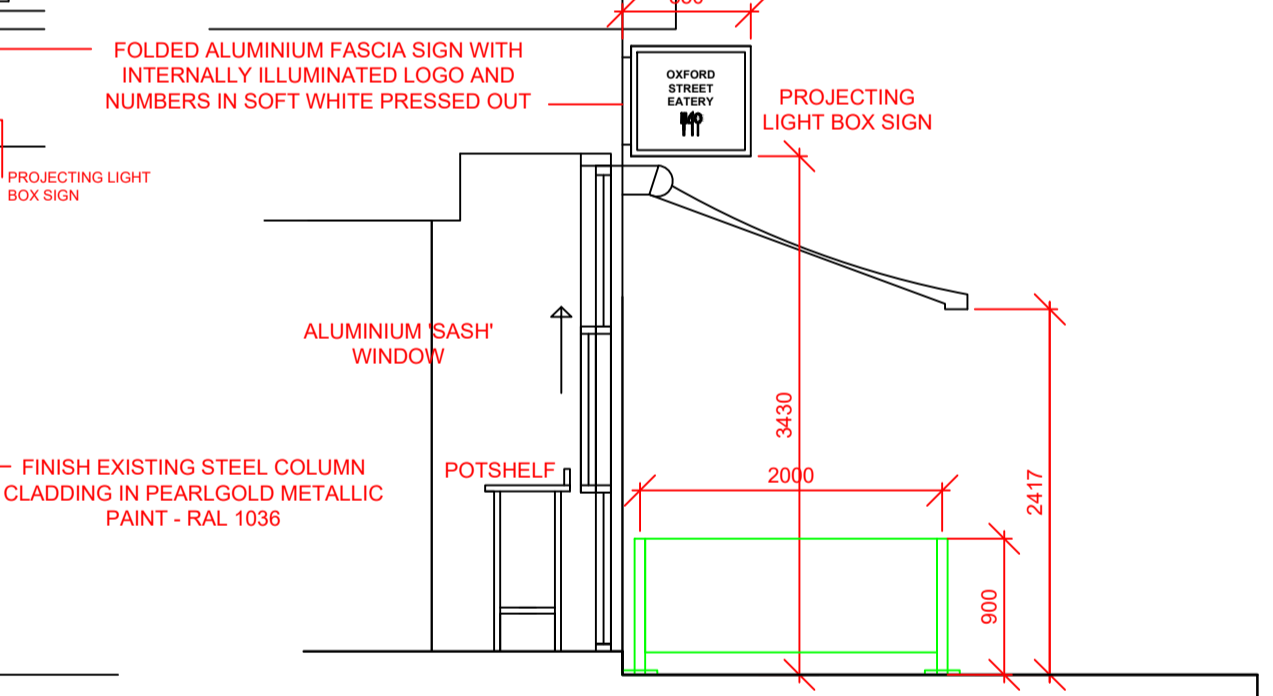

OXFORD STREET EATERY EXTERNAL CONCEPT studioonedesign

PROPOSED SHOPFRONT ELEVATION SCALE 1:50

SHOPFRONT SECTION THRO' SCALE 1:50

SHOPFRONT PART PLAN' SCALE 1:50

REV_B	07_02_2020	EXTERNAL CHAIR DIMENSIONS ADDED
REV_A	25_10_2019	PROJECTING SIGNS ALTERED
PROJECT:		
MR TURAL KERIMOV ET London Ltd 915 High Road London N12 8QJ		
DRAWING TITLE:		
Proposed Shopfront		
ISSUE:		
PLANNING		
SCALE:	DATE:	JOB NO:
1_50 @ A1	OCT_2019	03
		REV:
		B
STUDIO ONE DESIGN, Studio 81, METROPOLITAN HOUSE, SWINWELL GATESHEAD, NE16 3AG		
T 07784 850 162 E gerard@studioonedesign.uk W www.studioonedesign.uk		