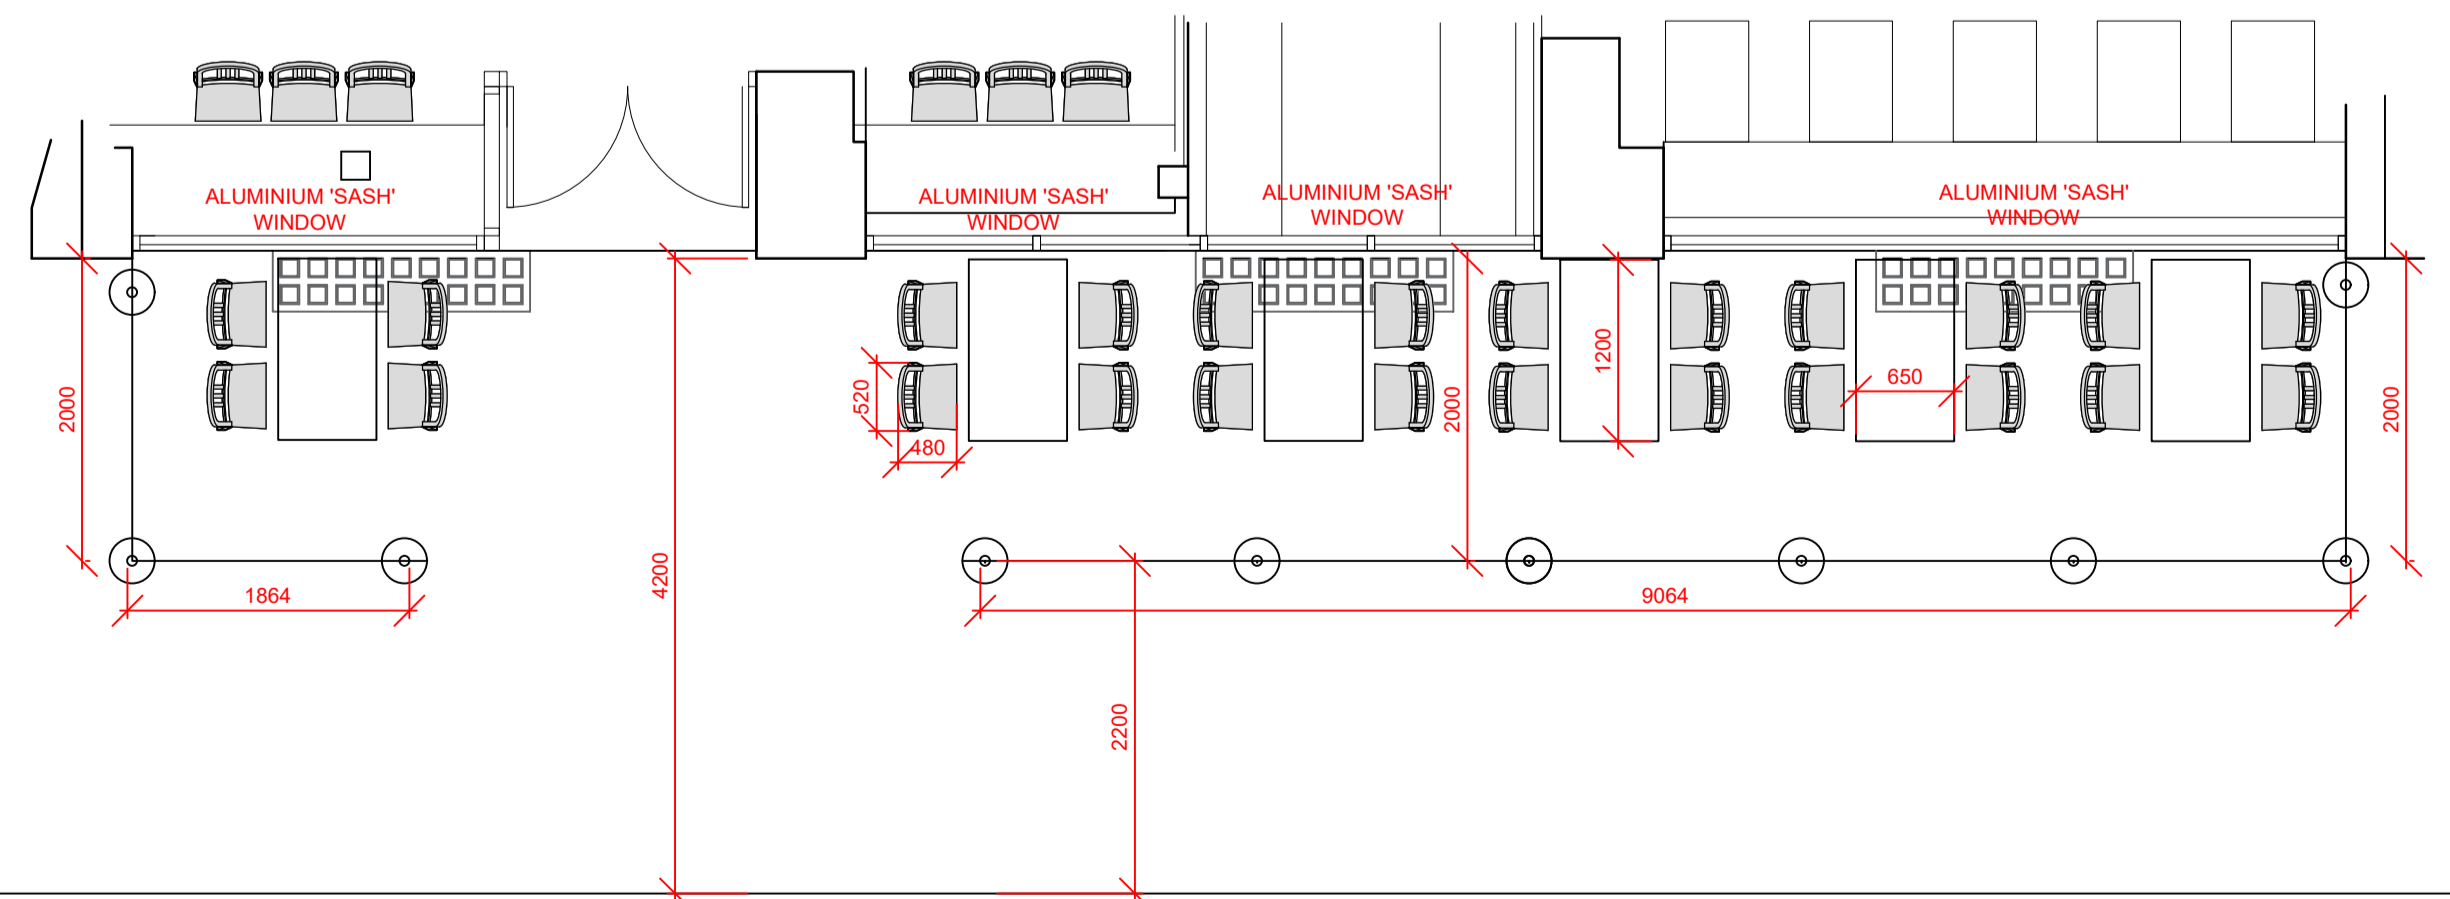

OXFORD STREET EATERY EXTERNAL CONCEPT studioonedesign

PROPOSED SHOPFRONT ELEVATION SCALE 1:50

SHOPFRONT SECTION THRO' SCALE 1:50

SHOPFRONT PART PLAN' SCALE 1:50

REV_B	07_02_2020	EXTERNAL CHAIR DIMENSIONS ADDED
REV_A	25_10_2019	PROJECTING SIGNS ALTERED
PROJECT:		
MR TURAL KERIMOV ET London Ltd 915 High Road London N12 8QJ		
DRAWING TITLE:		
Proposed Shopfront		
ISSUE:		
PLANNING		
SCALE:	DATE:	JOB NO:
1_50 @ A1	OCT_2019	03
		REV:
		B
STUDIO ONE DESIGN, Studio 81, METROPOLITAN HOUSE, SWINWELL GATESHEAD, NE16 3AG		
T 07784 850 162 E gerard@studioonedesign.uk W www.studioonedesign.uk		