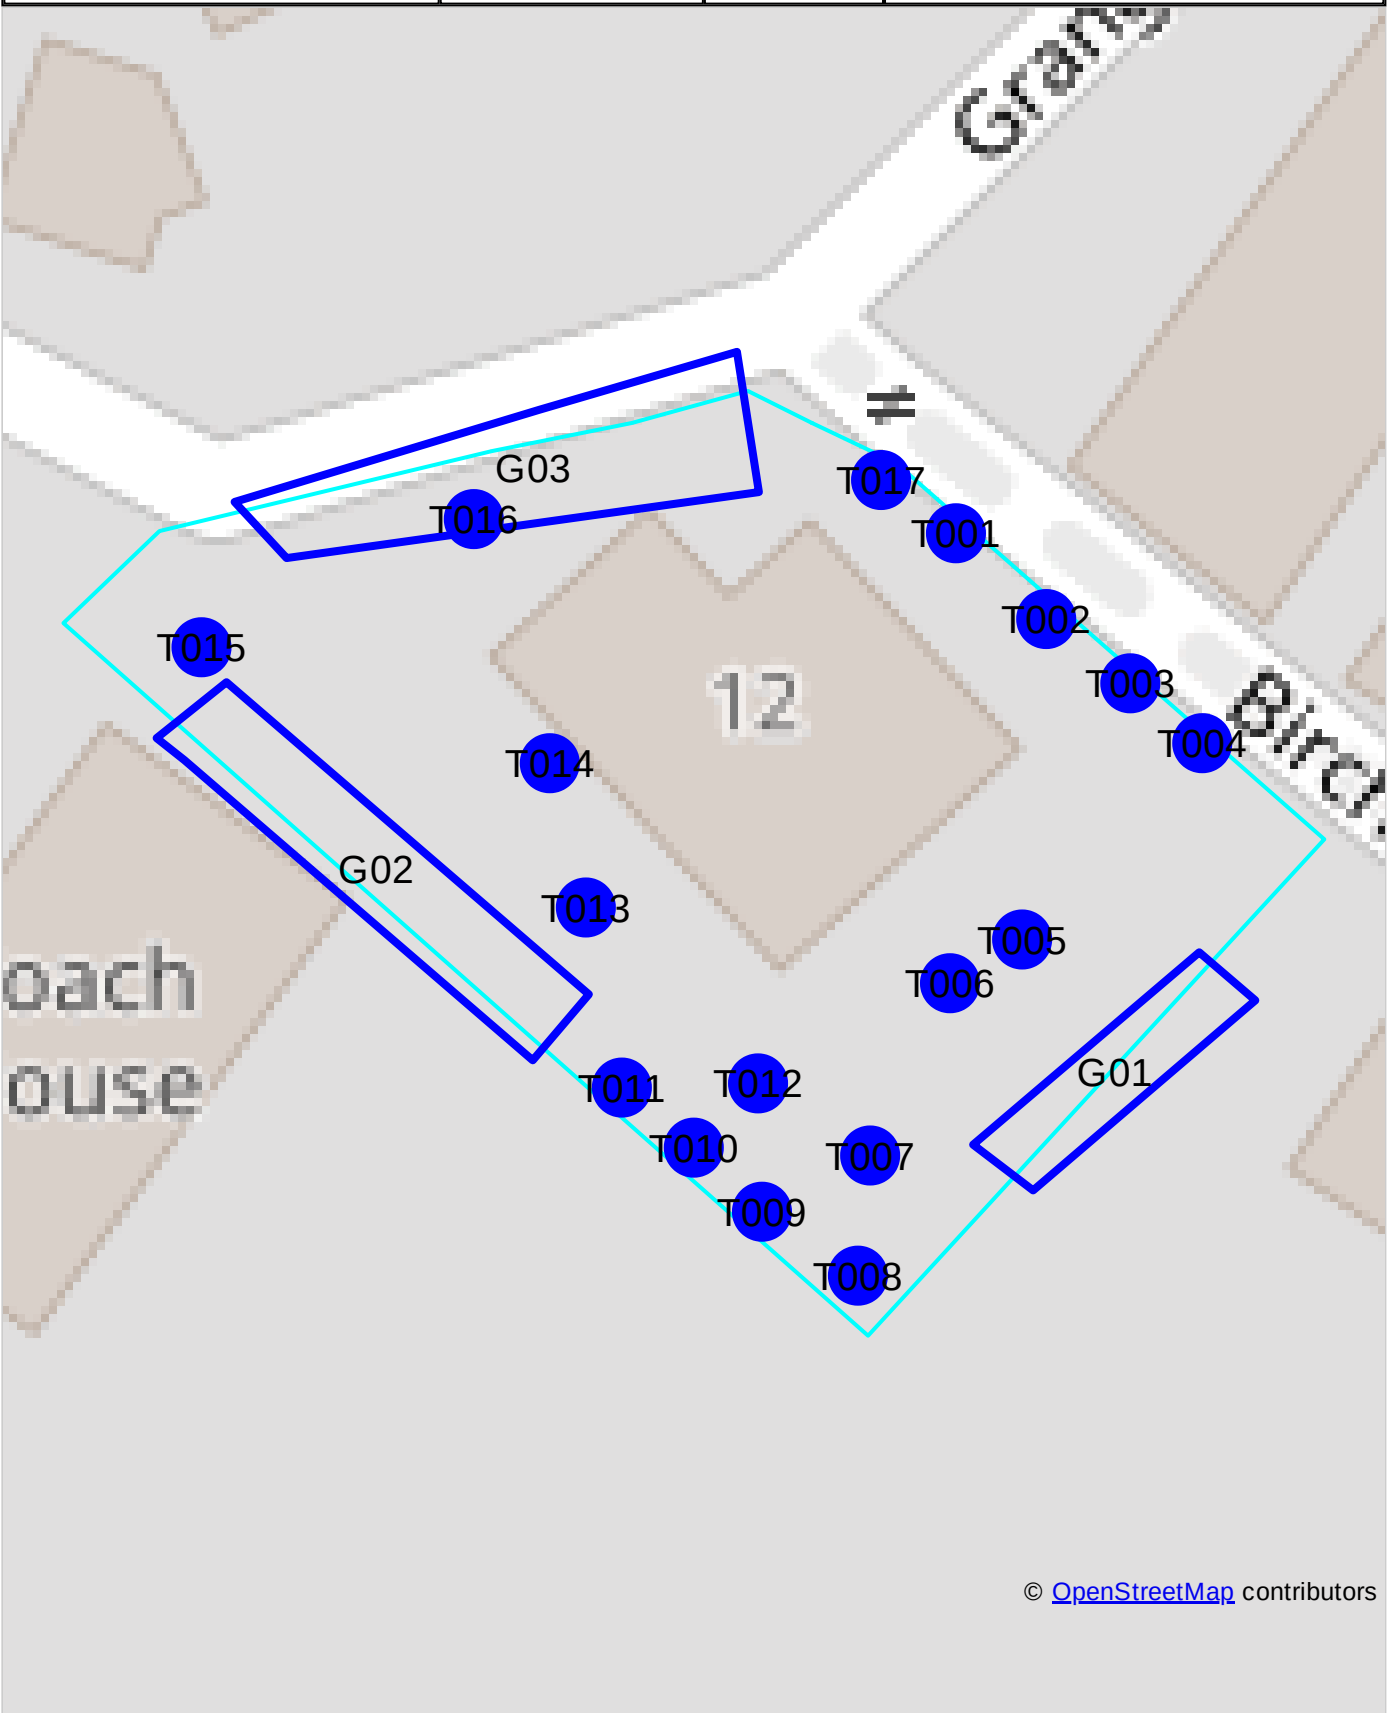

Ding
12 Birchwood Drive
12, Birchwood Drive, London,
NW3 7NB

Scale = 1 : 423
Page size: A4

Clear Cut Trees

© [OpenStreetMap](https://www.openstreetmap.org/) contributors