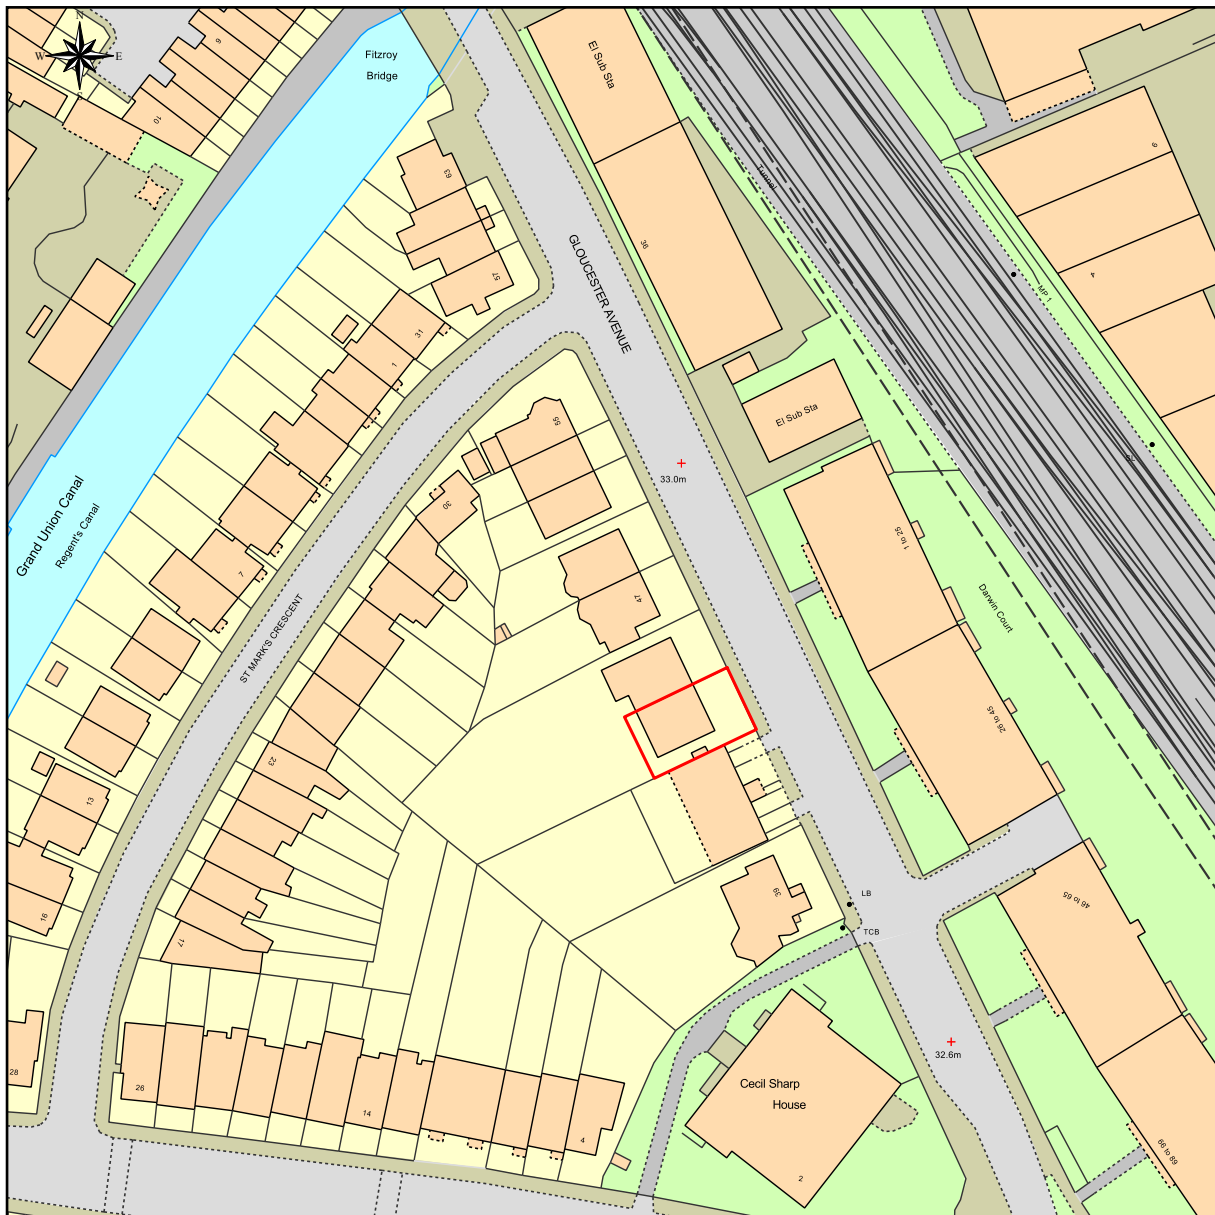

Location Plan of NW1 7BA

This Plan includes the following Licensed Data: OS MasterMap Colour PDF Location Plan by the Ordnance Survey National Geographic Database and incorporating surveyed revision available at the date of production. Reproduction in whole or in part is prohibited without the prior permission of Ordnance Survey. The representation of a road, track or path is no evidence of a right of way. The representation of features, as lines is no evidence of a property boundary. © Crown copyright and database rights, 2017. Ordnance Survey 0100031673

0m 20m 40m 60m 80m 100m

Scale: 1:1250, paper size: A4

plans ahead by emapsite™