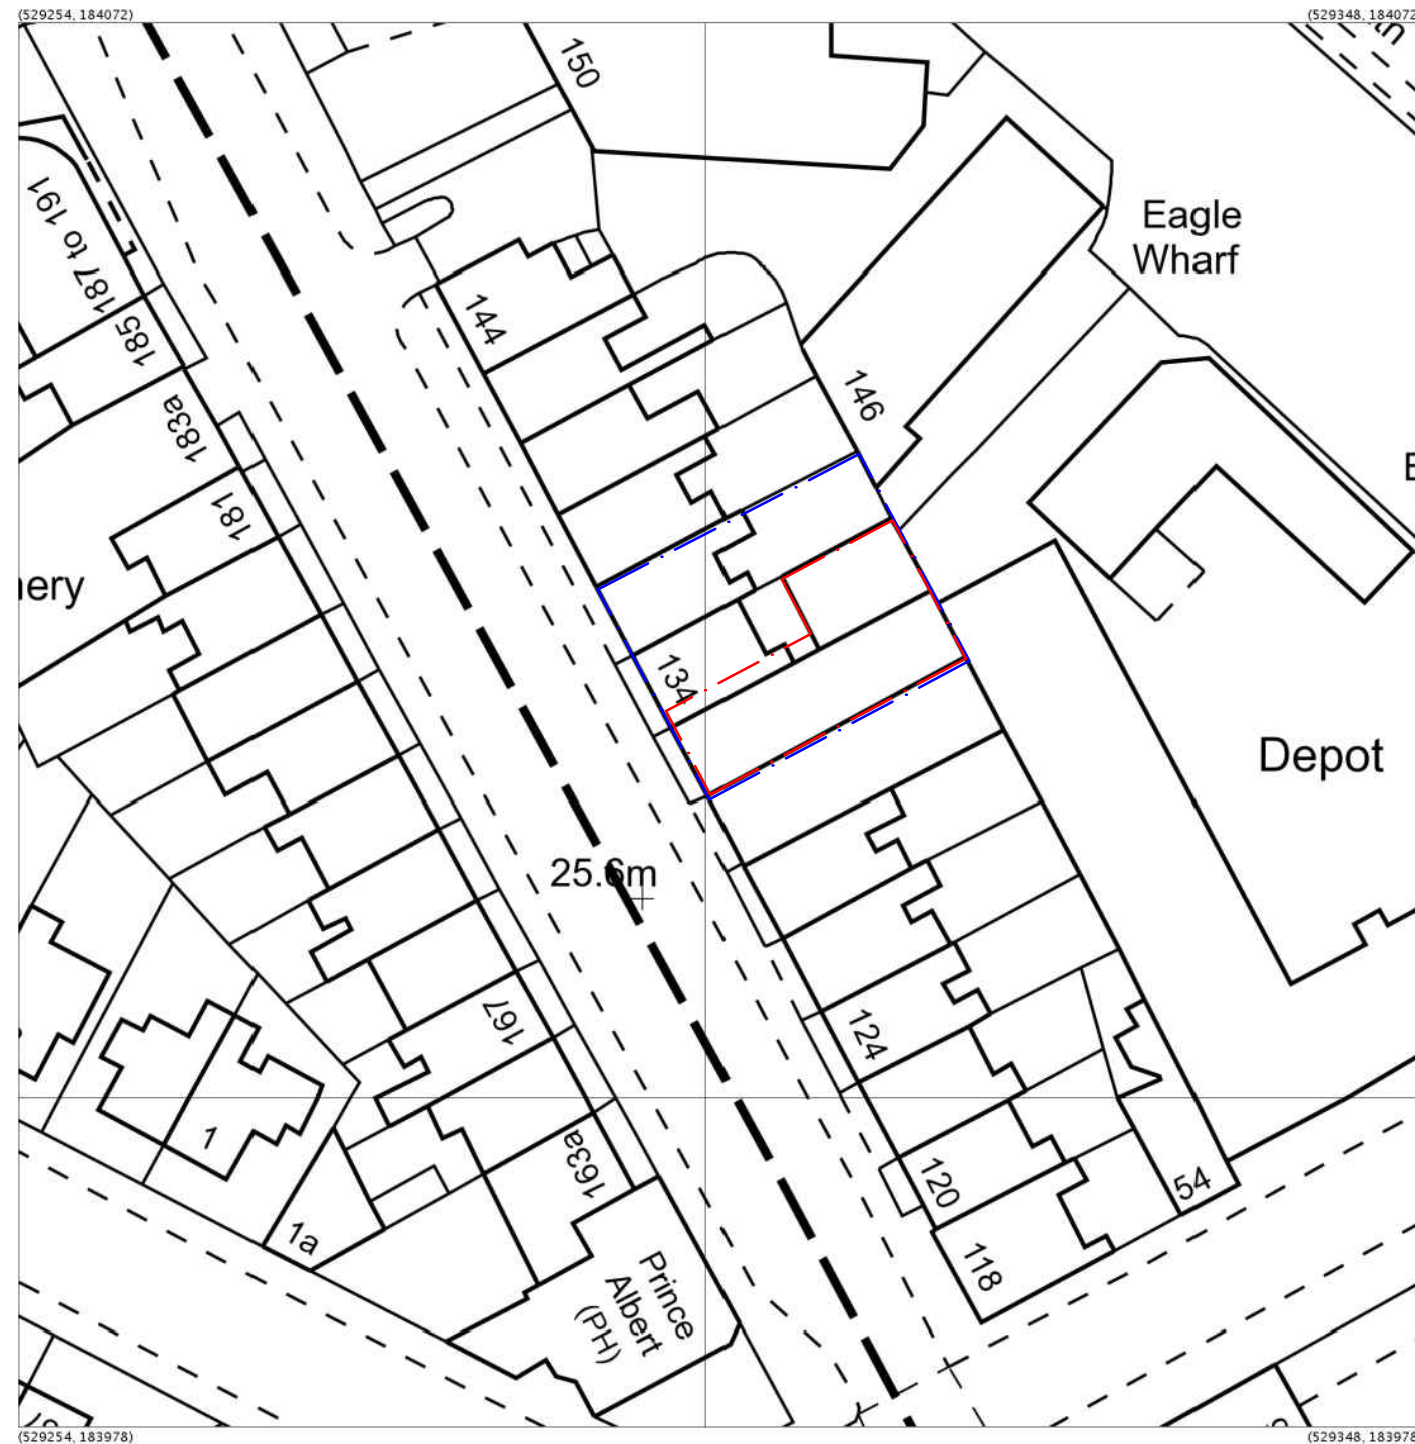

132 ROYAL COLLEGE STREET
LONDON
NW1 0TA

1 Site Location
1:500

Legend

	Site Boundary
	Land Registry Plot Line

REV	DATE	DESCRIPTION	APPR	REV	DATE	DESCRIPTION	APPR
P01	07/02/2020	First Issue					

PROJECT NAME
132 Royal College Street,
DRAWING TITLE
Site Location Plan
PROJECT NUMBER
19023

DOCUMENT NUMBER
19023-GAA-ZZ-DR-T-0102
DATE
07/02/20
DRAWN
GG
CHECK
JG
STATUS
S4
REV.No.
P01
REVIEWED
CS
APPROVED
CS

PURPOSE
For Information Approval