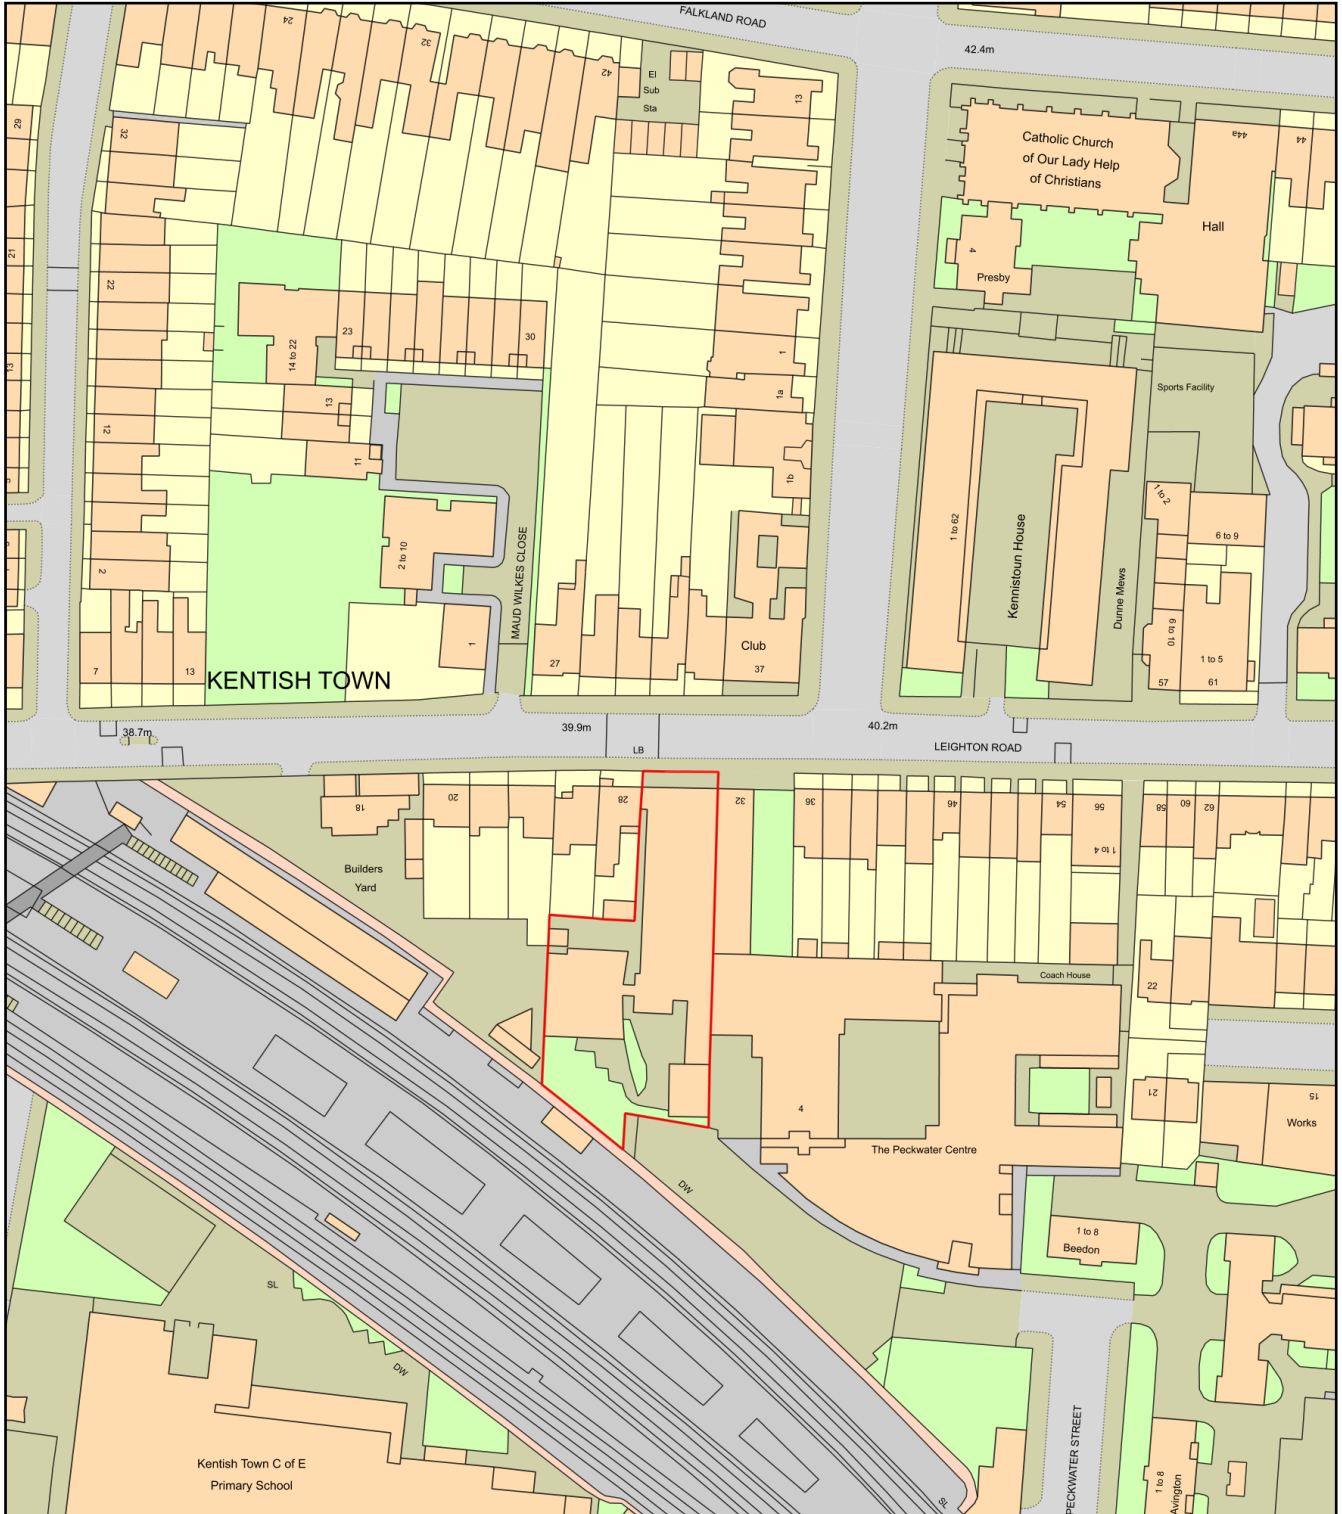

30 Leighton Road - Location plan

Plan Produced for: 30 Leighton Road

Date Produced: 31 Jan 2020

Plan Reference Number: TQRQM20031113240691

Scale: 1:1250 @ A4