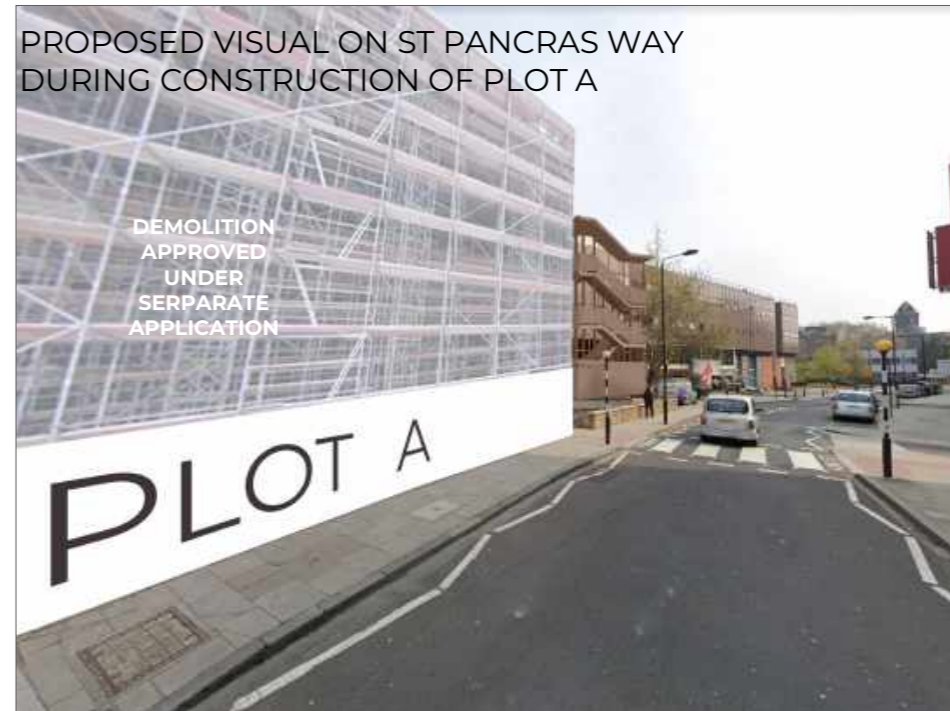

STAIR 2

EXISTING VIEW ON REGENTS CANAL

PROPOSED VISUAL ON REGENTS CANAL DURING CONSTRUCTION OF PLOT A

STAIR 3

EXISTING VIEW ON ST PANCRAS WAY

PROPOSED VISUAL ON ST PANCRAS WAY DURING CONSTRUCTION OF PLOT A

A	10/02/2020	REVISIONS TO PLANNING SUBMISSION	
Rev	Date	Description	Drawing Name
		6A St Pancras Way	INDICATIVE VISUALS
		London	Drawing Scale
51 Welbeck Street, London, W1G 9HL T: 020 7637 0601 W: www.reefgroup.co.uk		PLANNING SUBMISSION	@A3
		Date first Issued	Layout ID Revision
		19.12.19	10 A