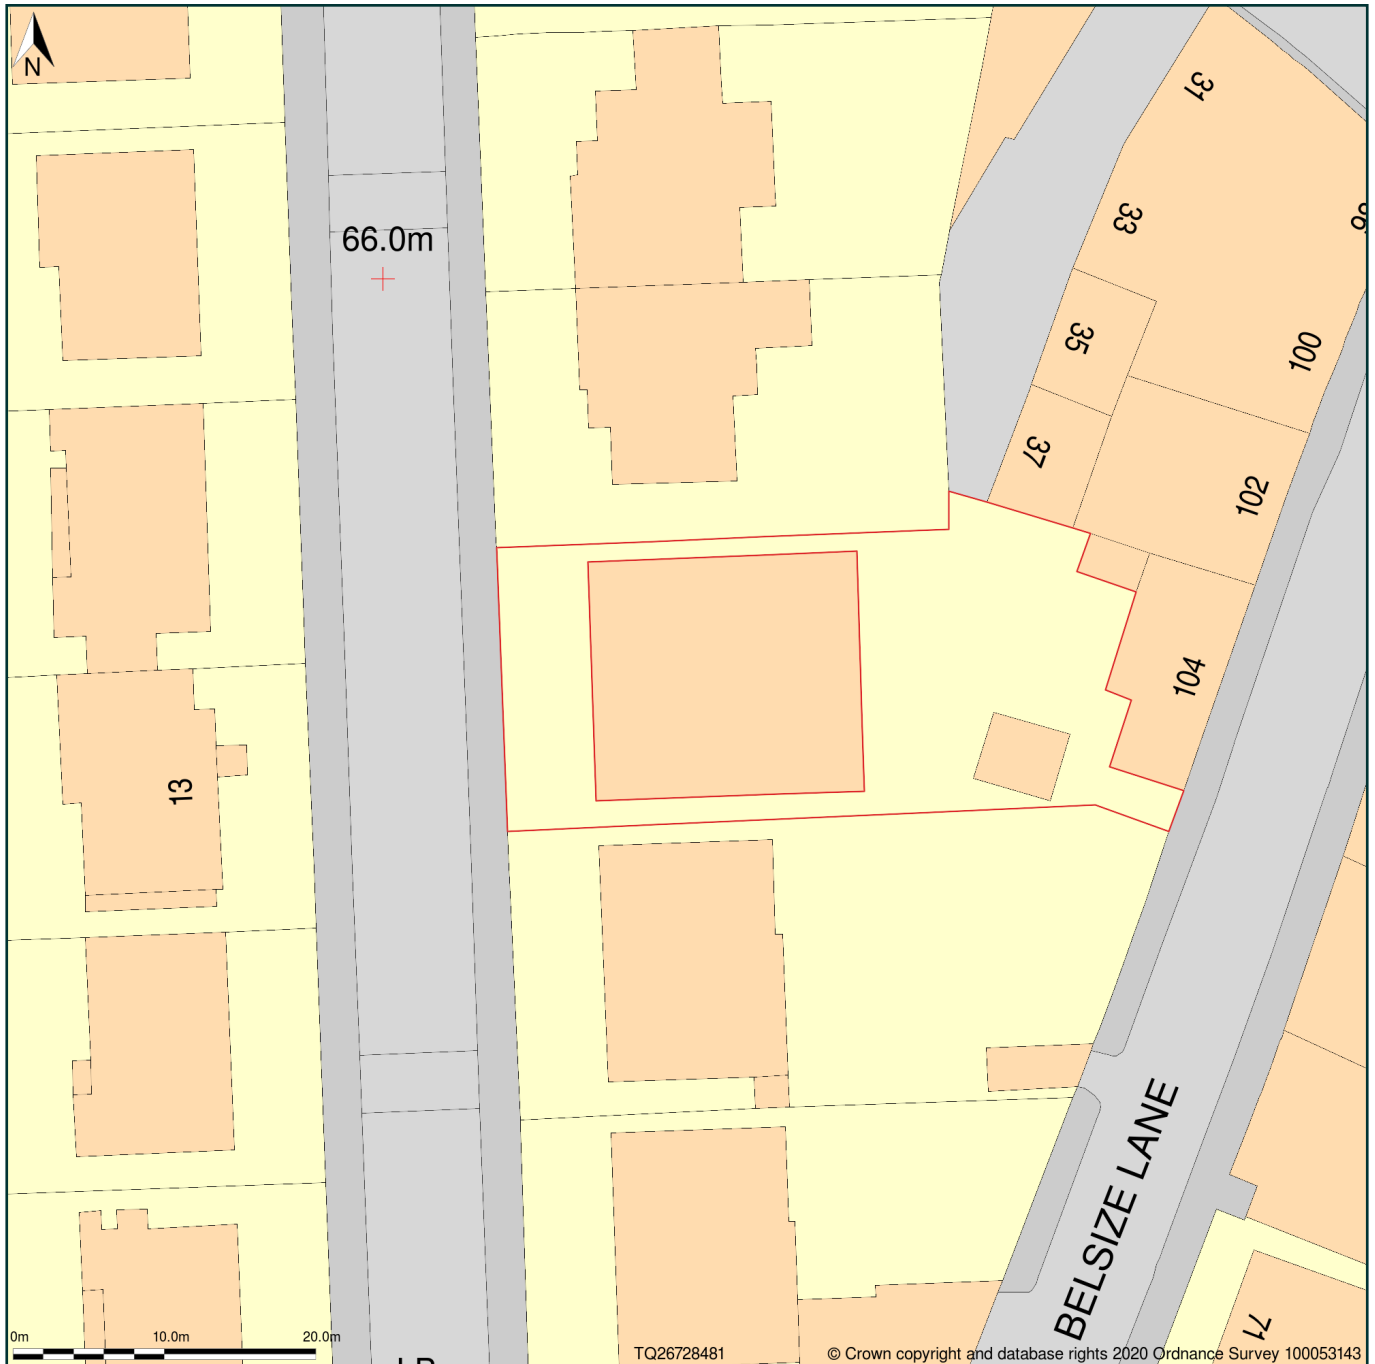

8, Daleham Gardens, London, Camden, NW3 5DA

Block Plan shows area bounded by: 526675.08, 184767.01 526765.08, 184857.01 (at a scale of 1:500), OSGridRef: TQ26728481. The representation of a road, track or path is no evidence of a right of way. The representation of features as lines is no evidence of a property boundary.

Produced on 8th Feb 2020 from the Ordnance Survey National Geographic Database and incorporating surveyed revision available at this date. Reproduction in whole or part is prohibited without the prior permission of Ordnance Survey. © Crown copyright 2020. Supplied by www.buyaplan.co.uk a licensed Ordnance Survey partner (100053143). Unique plan reference: #00492690-BF59FB