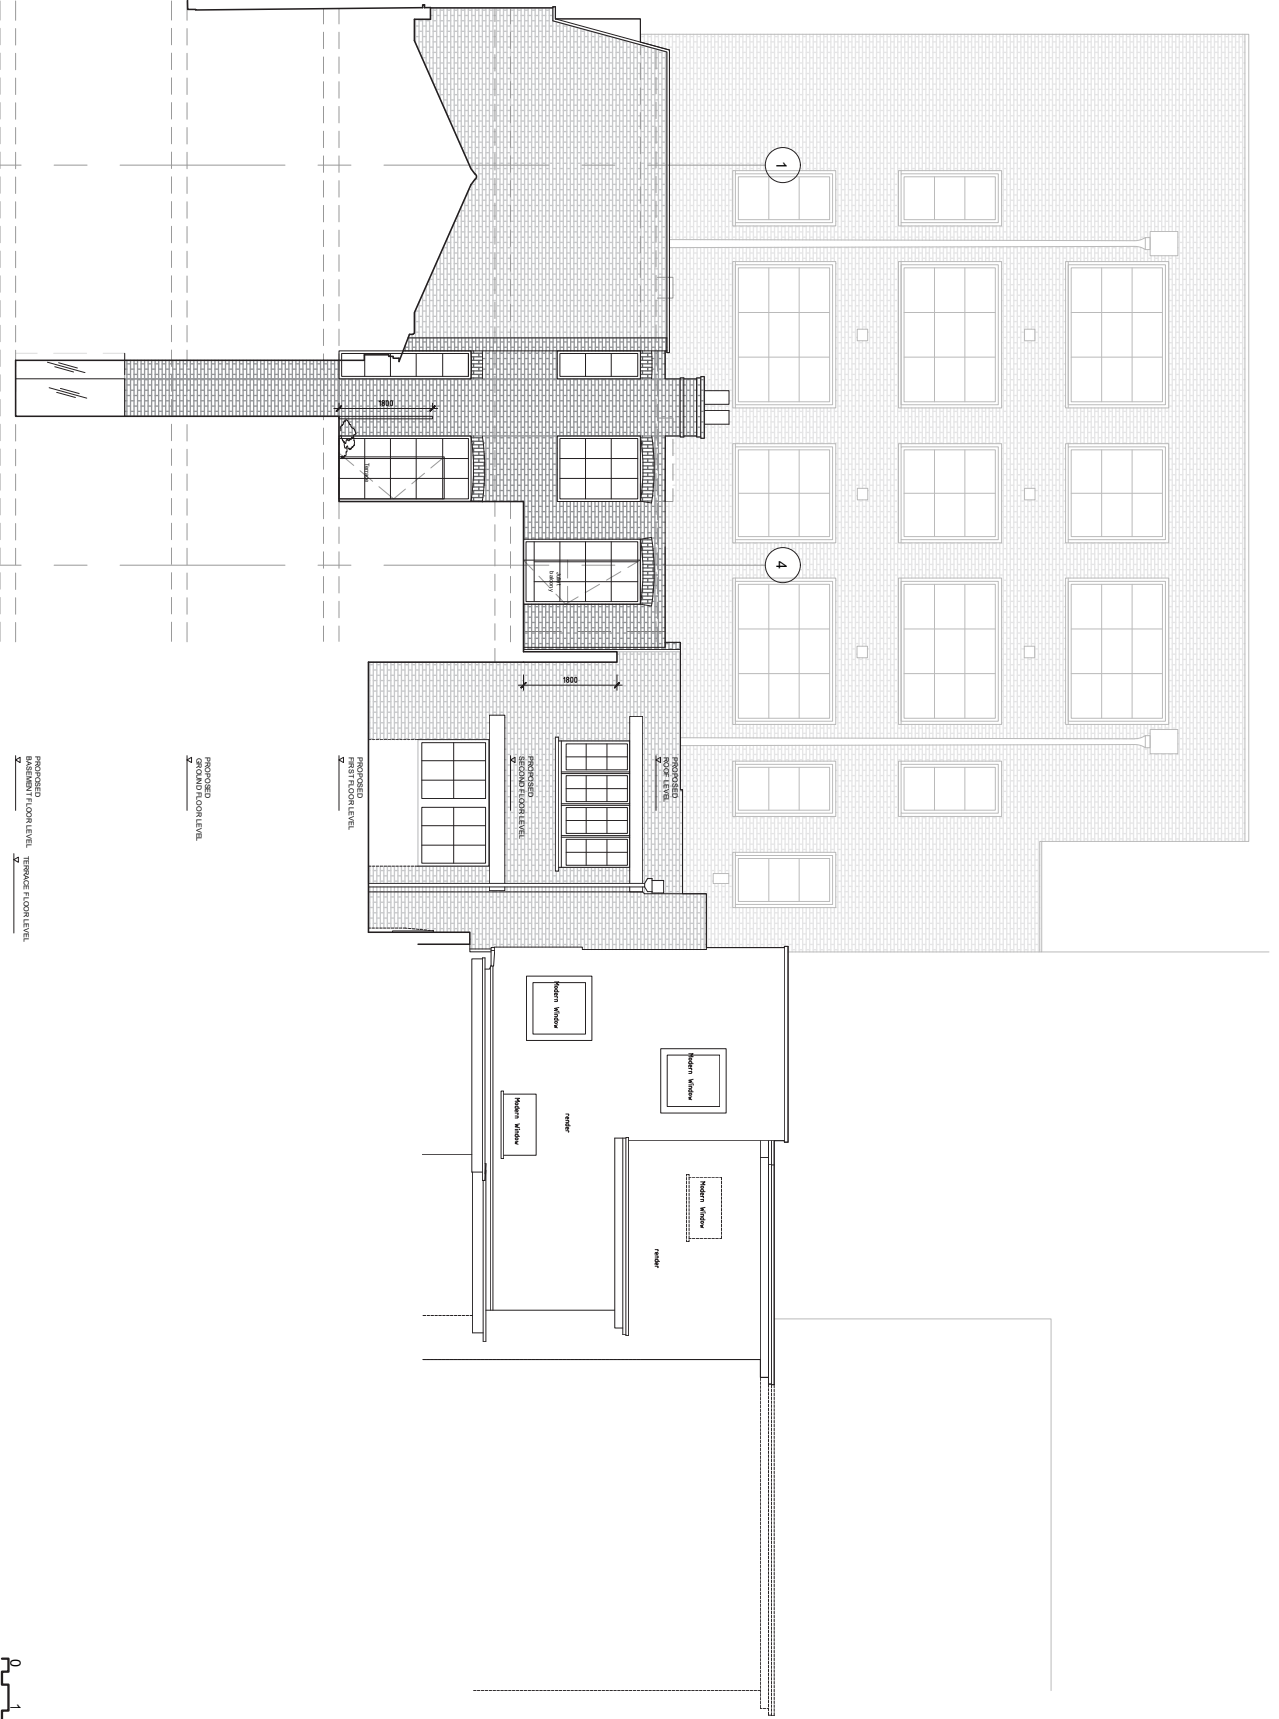

Note:
No external changes (as consented drawing A1717 revision 04)

Number Title

A1717 Proposed Elevation
South-West

Scale @ A3 Revision

1:100 04

Date

05.11.15 140702

Project No.

Project

Stukeley Street

1:100

KRAUSE ARCHITECTS
Jack's Place, 6 Corbet Place, Unit A11,
London E1 6NN
T +44 (0) 20 3397 1070
F +44 (0) 20 3397 1071
contact@krausearchitects.com