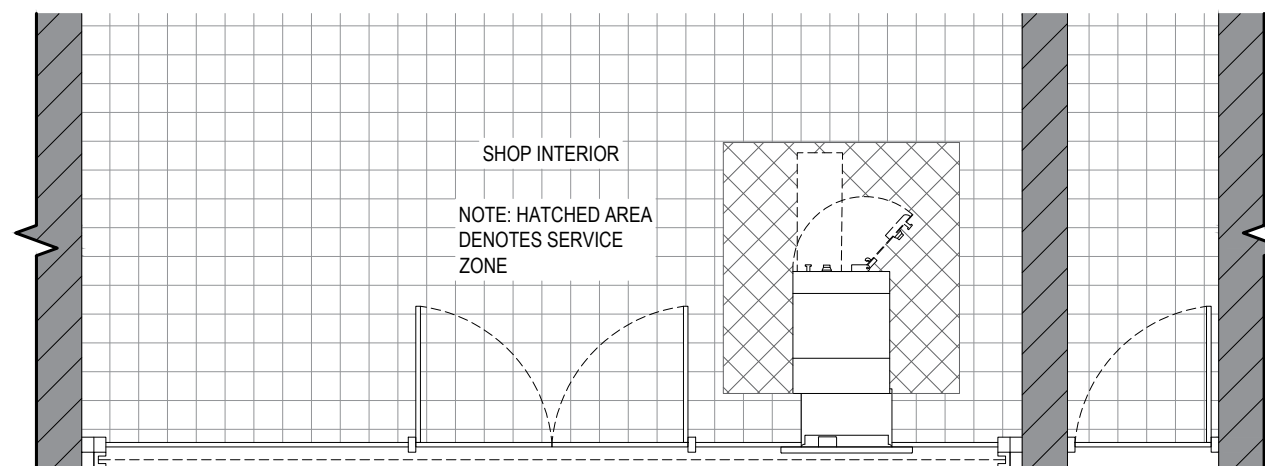

PROPOSED FRONT ELEVATION

Scale 1:50

PROPOSED PART PLAN

Scale 1:50

Date:	Comments:	By:
-------	-----------	-----

GENERAL NOTES:
1) All dimensions in millimeters unless otherwise stated.

Site:
Corner Express Supermarket,
73 Camden Road,
London,
NW1 9EU

Drawing Title:
Proposed Plan and Elevation

Ref: 3474522_P	Date: 06/02/2020	Rev:
Scale: 1:50	Paper: A3	Date Rev: