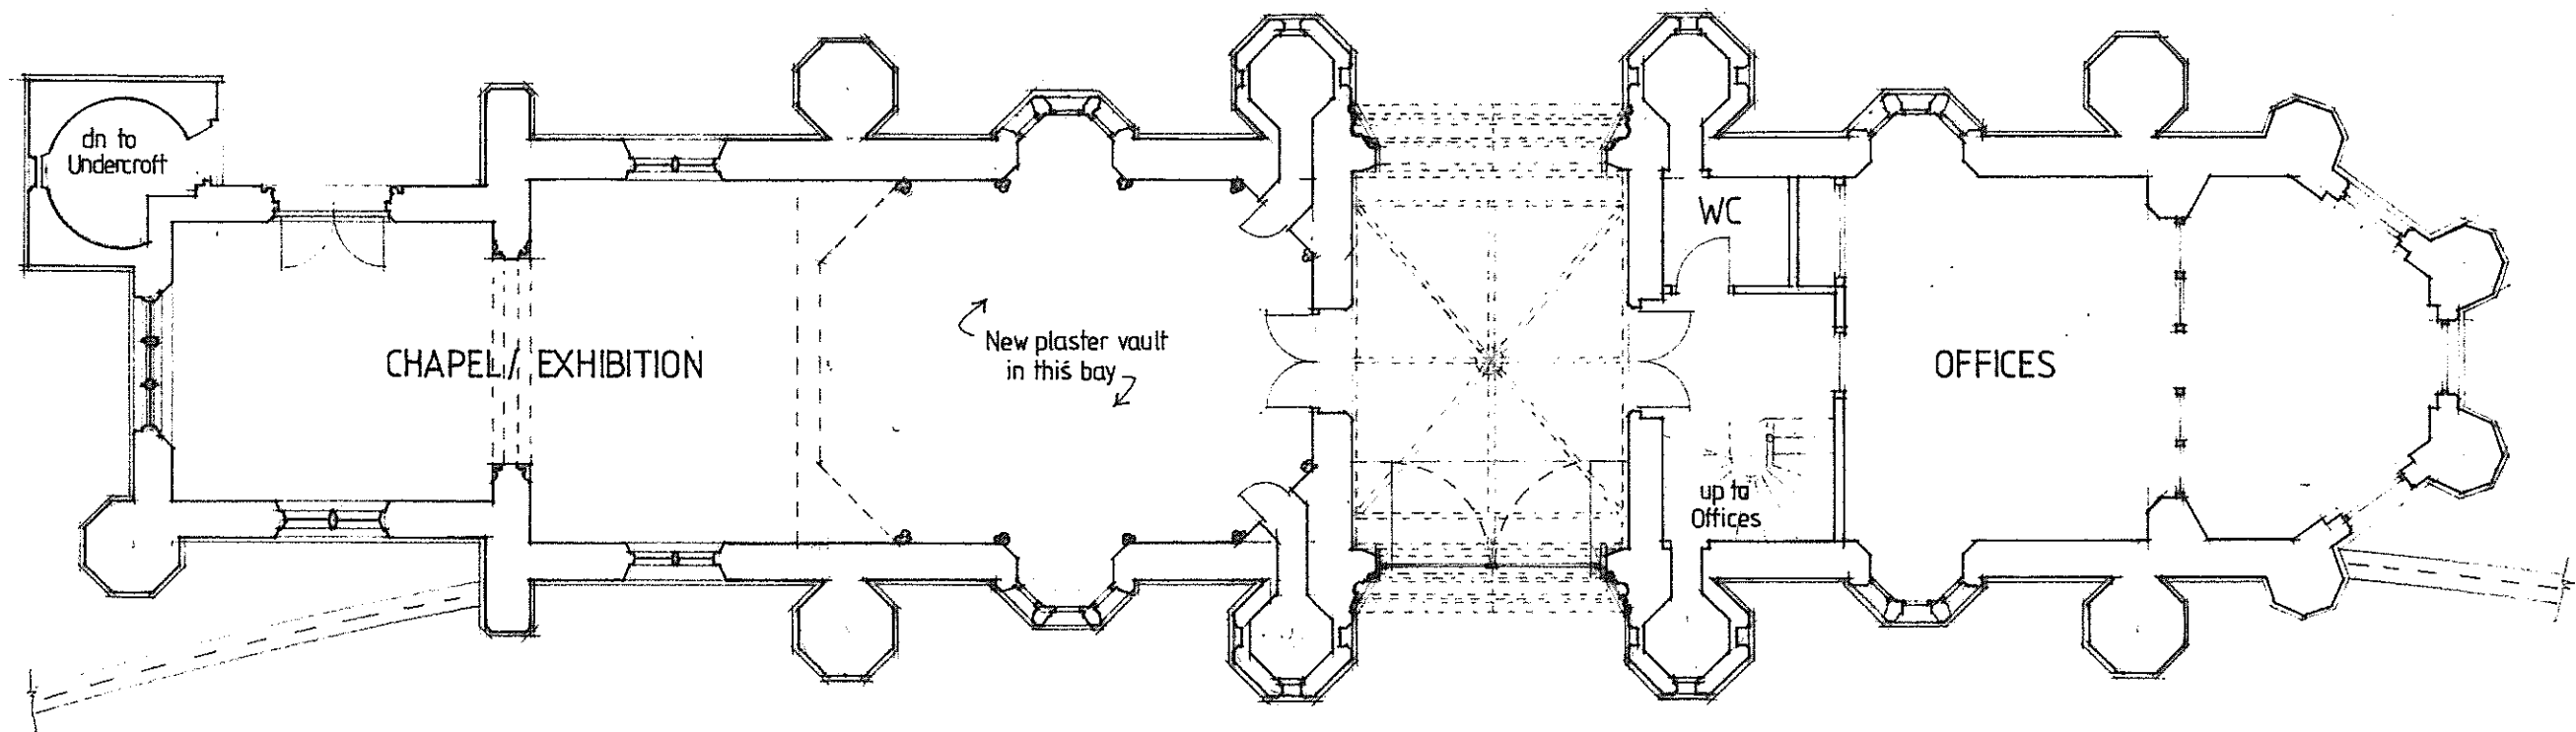

### HIGHGATE WEST CEMETERY

<i>Project</i> New Ceiling at Highgate Cemetery Chapel		<i>Drawing</i> GROUND FLOOR PLAN AS PROPOSED		<b>JON ALLEN</b> Chartered Architect Dipl Arch RIBA AECB 89 Minet Avenue, London NW10 8AT t/f: 020 8961 3279 m: 07951 785855 e: mail@jonallenarchitect.co.uk
<i>Client</i> Highgate Cemetery Ltd	<i>Drawing No.</i> 2095/10	<i>Scale</i> 1:100 (at A3)	<i>Date</i> April 11	