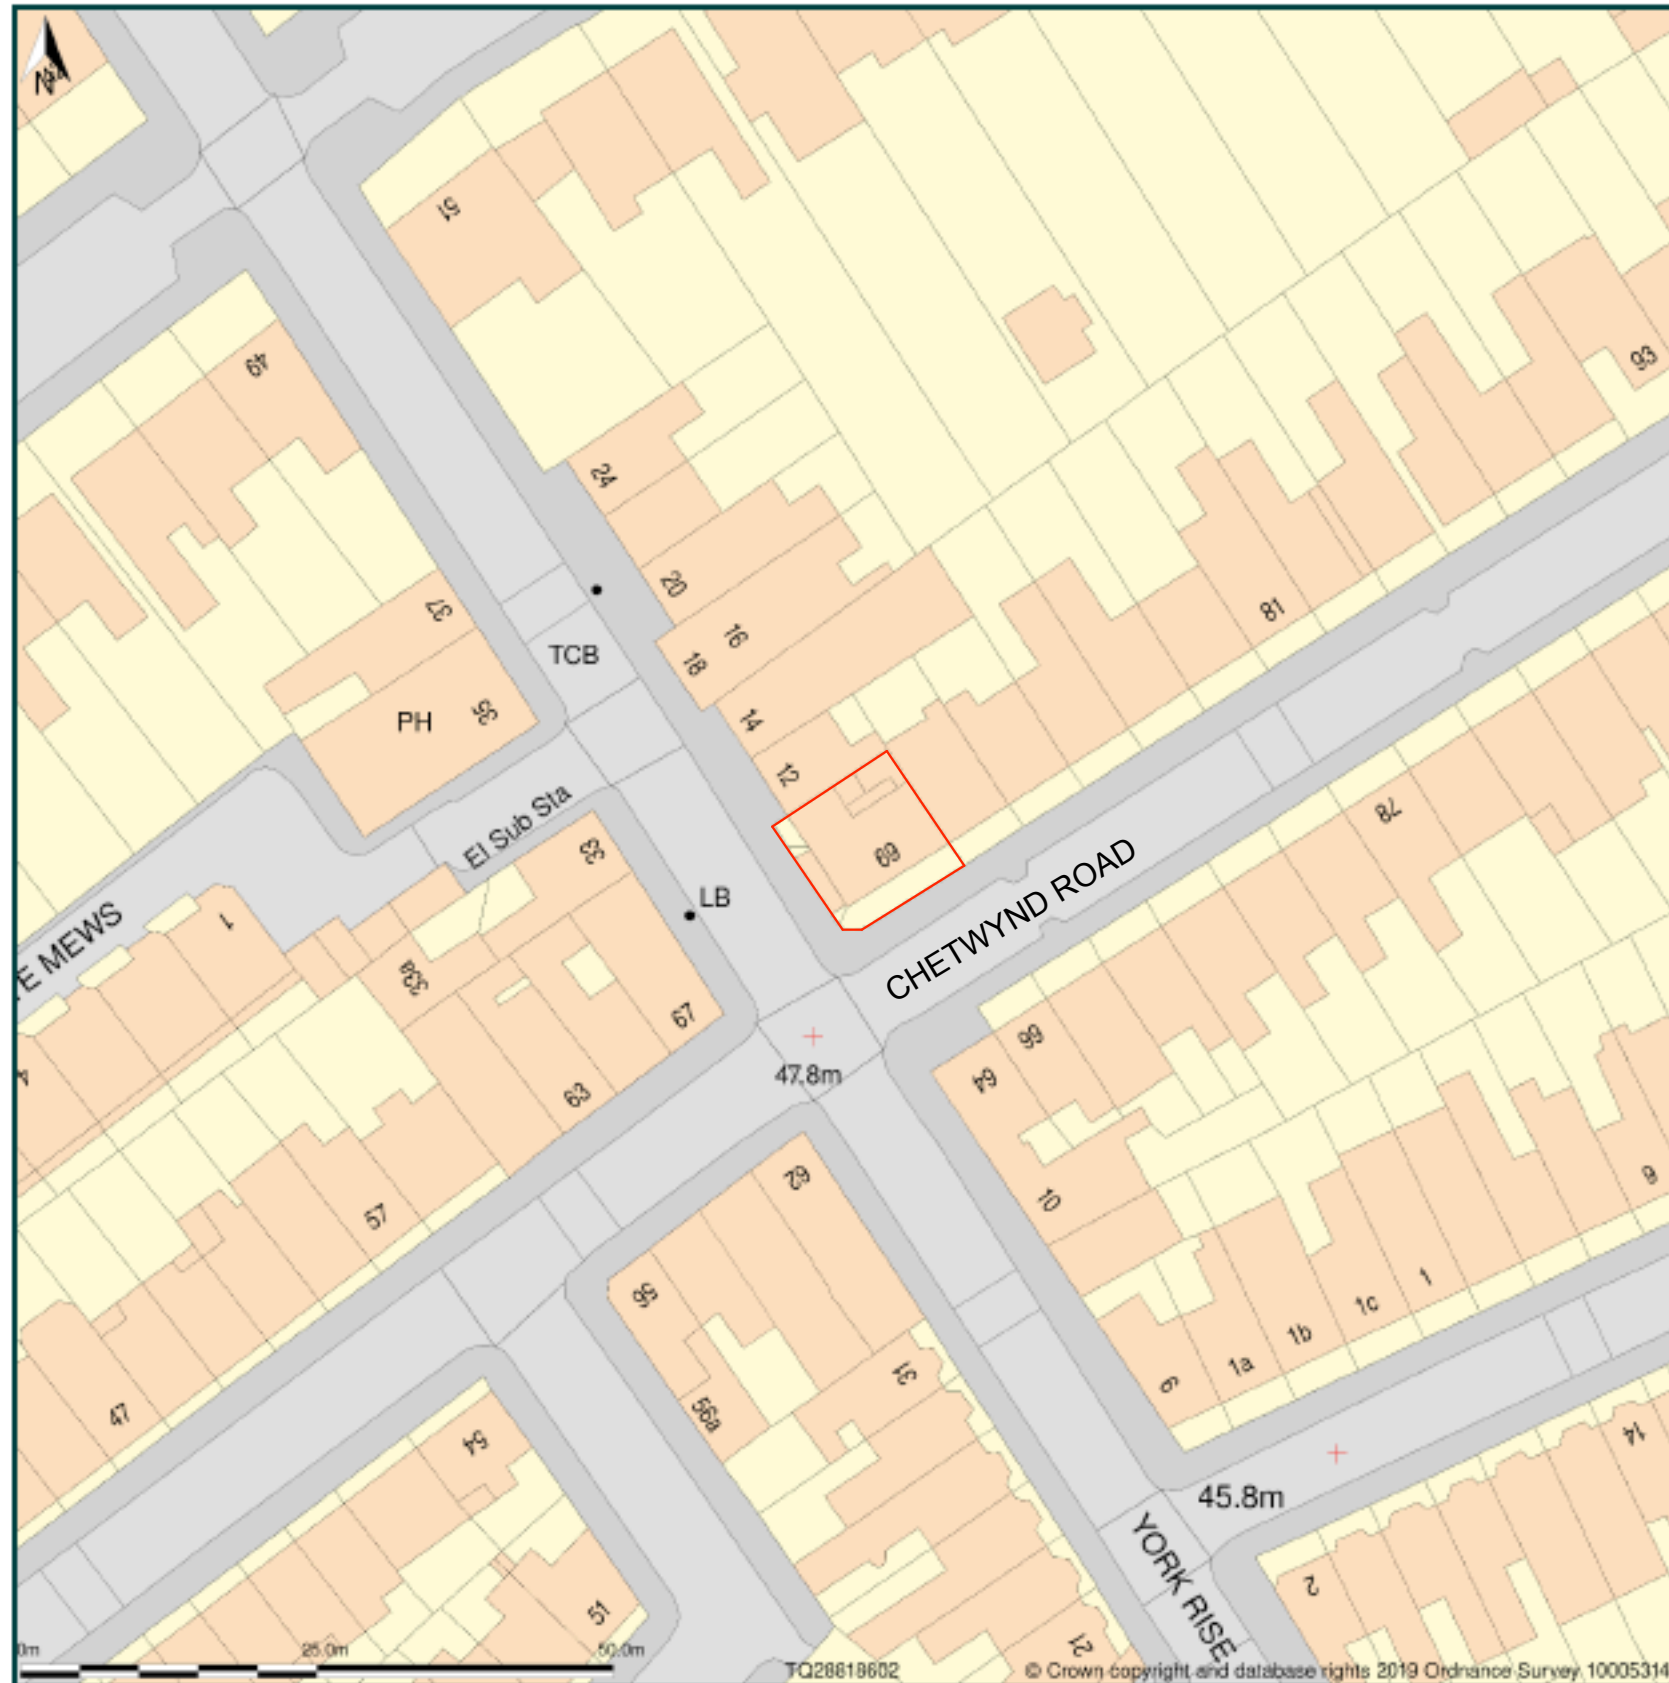

69, Chetwynd Road, London, Camden, NW5 1DA

Block Location Plan

83a Wrotesley Road London NW10 5UD
Tel: 07772 143 910
E; jas@jameslaon.co.uk

CLIENT	J. Walker
PROJECT	69 Chetwynd Road
DRAWING	As Titled
SCALE	As Indicated @ A3
DATE	Dec 2019
DRAWING NO.	19/017/001