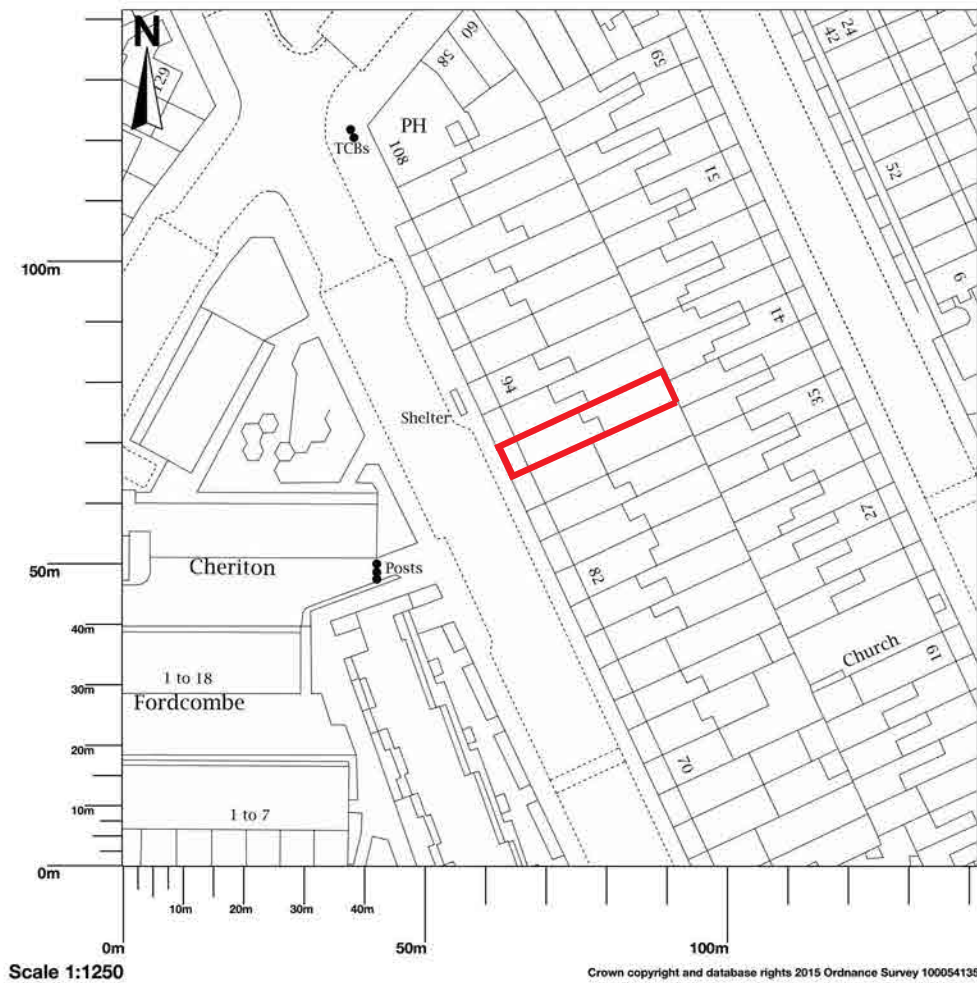

Neil Kahawatte Architects

mail@neilkahawatte.com

02072637772

Project: Alterations and Refurbishment at
90 Malden Road, London, NW5 4DA

Drawing: Site Location Plan

Number: 1811_E009

Scale: 1/1250

Map area bounded by: 528134,184856 528276,184998. Produced on 12 October 2018 from the OS National Geographic Database. Reproduction in whole or part is prohibited without the prior permission of Ordnance Survey. © Crown copyright 2018. Supplied by UKPlanningMaps.com a licensed OS partner (100054135). Unique plan reference: p2buk/287811/391809