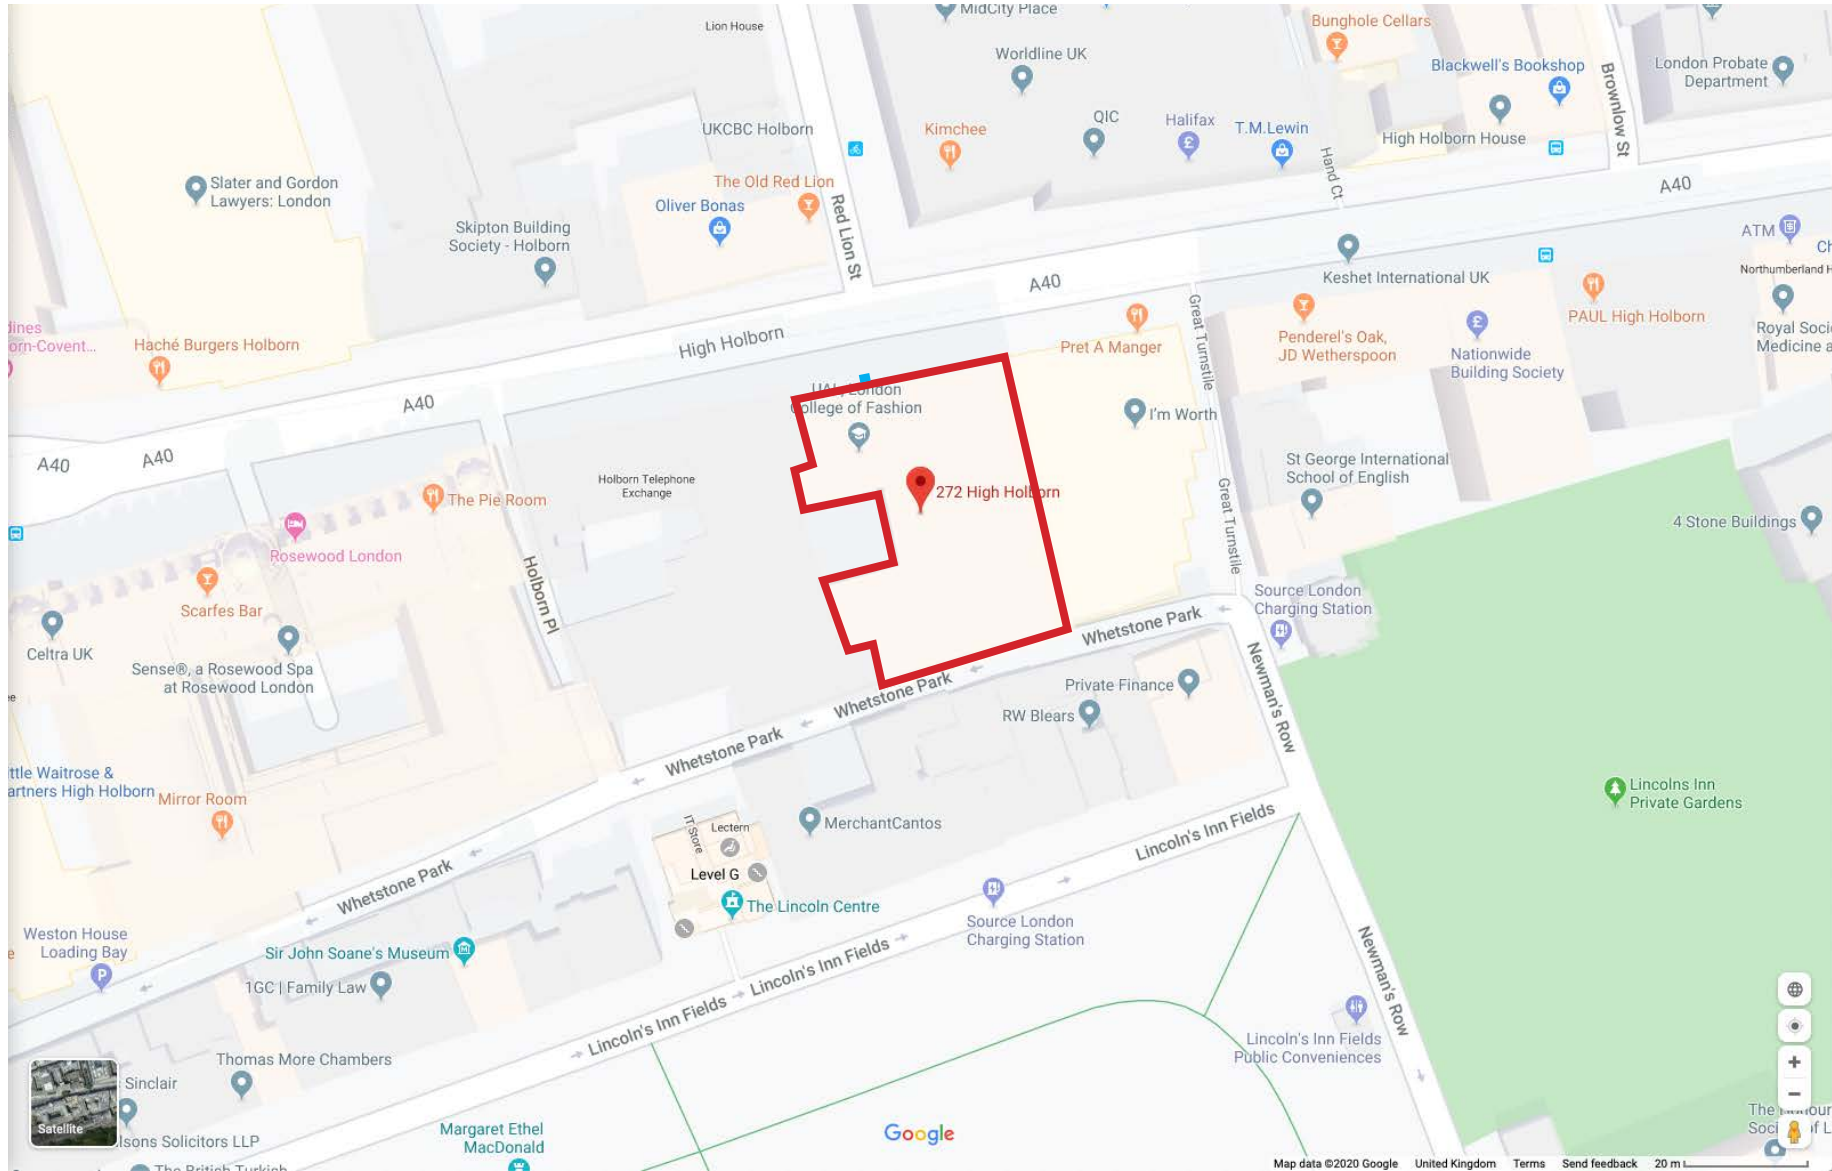

ual:

Projecting sign
Drawing and
information pack

UAL Projecting sign:

Site location plan

272 High Holborn location

Projecting sign position

UAL Projecting sign:

Site location visuals

Detail:

Overview:

UAL Projecting sign:

Front elevation

Front elevation

■ Projecting Sign
 ■ Dimensions

Scale 1:80 

Contact:	Alphabetical Ltd Tel: 020 3487 0690 Email: b@alphabeticalstudio.com
Location:	University of the Arts London, 272 High Holborn Holborn London, WC1V 7EY
Drawing No:	UAL001