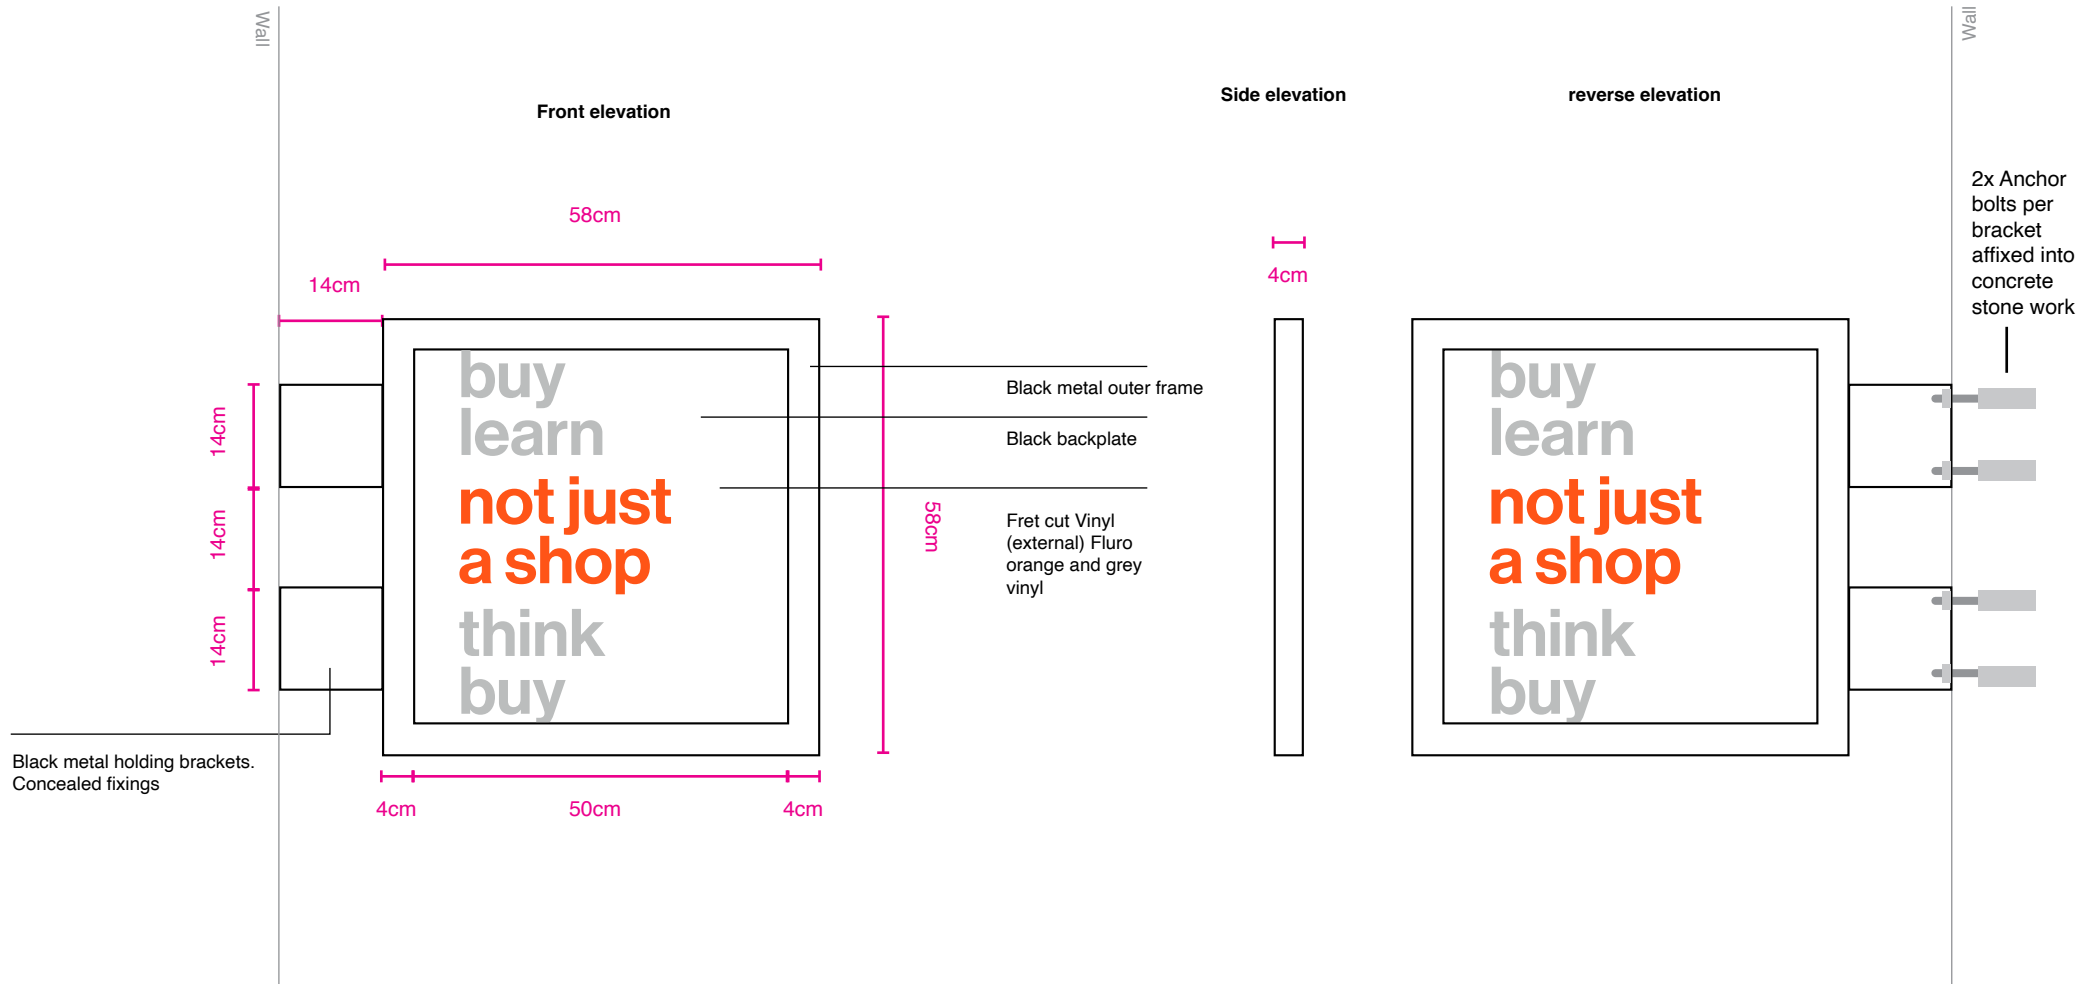

UAL Projecting sign:

Sign detail

■ Dimensions

Scale 1:10

1 meter

Contact:	Alphabetical Ltd Tel: 020 3487 0690 Email: b@alphabeticalstudio.com
Location:	University of the Arts London, 272 High Holborn Holborn London, WC1V 7EY
Drawing No:	UAL002