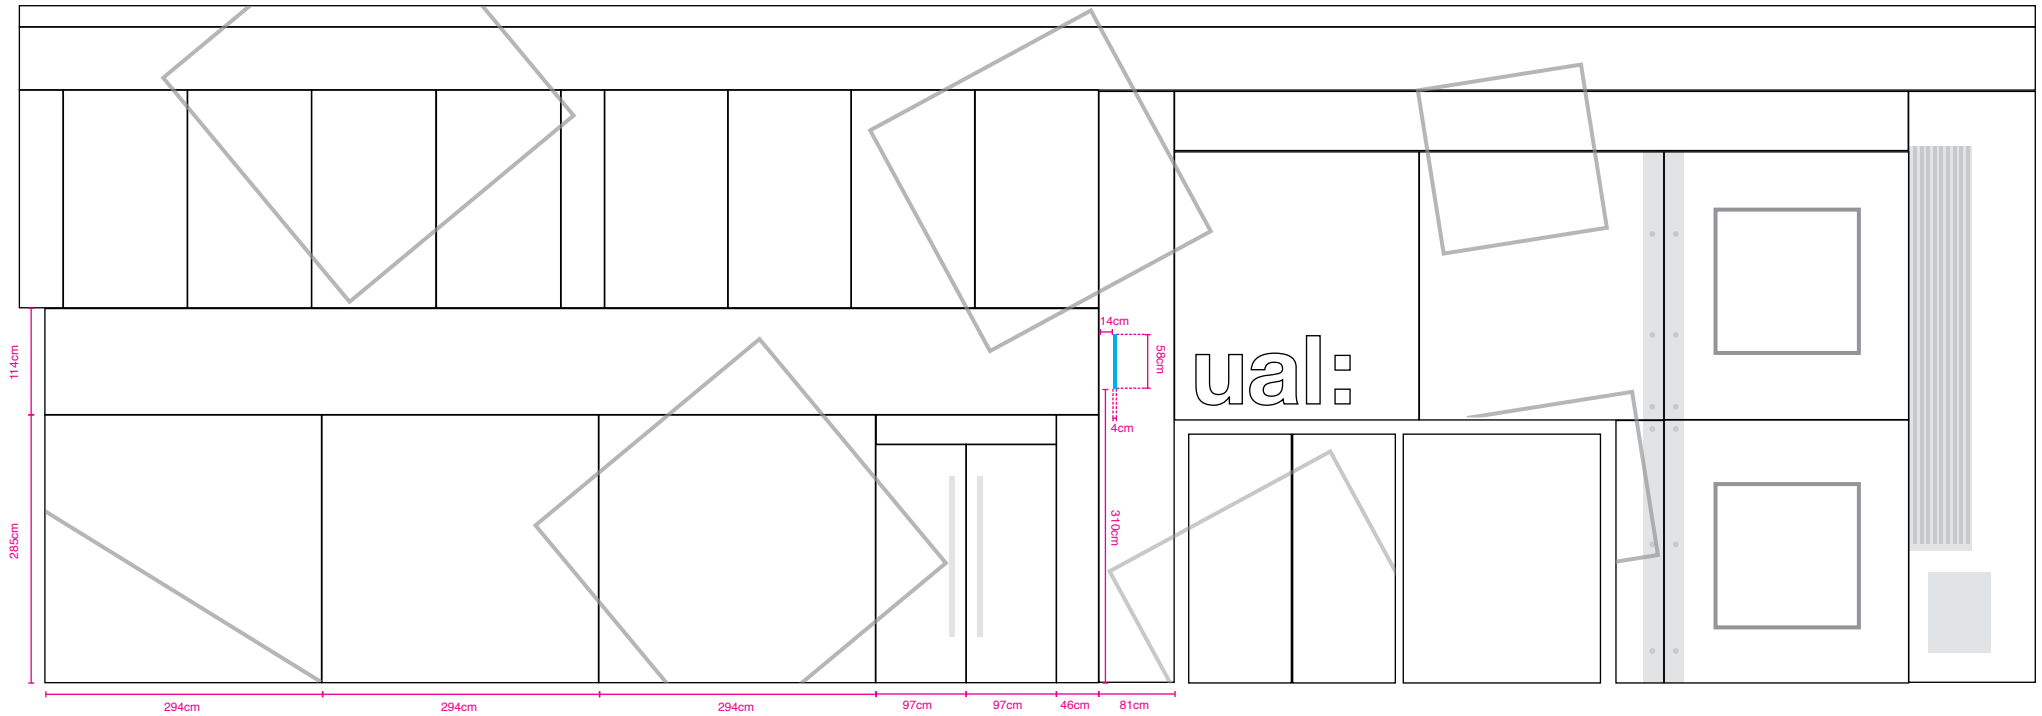

ual:

Projecting sign
Drawing and
information pack

UAL Projecting sign:

Site location plan

272 High Holborn location

Projecting sign position

UAL Projecting sign:

Site location visuals

Detail:

Overview:

UAL Projecting sign:

Front elevation

Front elevation

■ Projecting Sign
 ■ Dimensions

Scale 1:80 

Contact:	Alphabetical Ltd Tel: 020 3487 0690 Email: b@alphabeticalstudio.com
Location:	University of the Arts London, 272 High Holborn Holborn London, WC1V 7EY
Drawing No:	UAL001

UAL Projecting sign:

Sign detail

■ Dimensions

Scale 1:10

1 meter

Contact:	Alphabetical Ltd Tel: 020 3487 0690 Email: b@alphabeticalstudio.com
Location:	University of the Arts London, 272 High Holborn Holborn London, WC1V 7EY
Drawing No:	UAL002