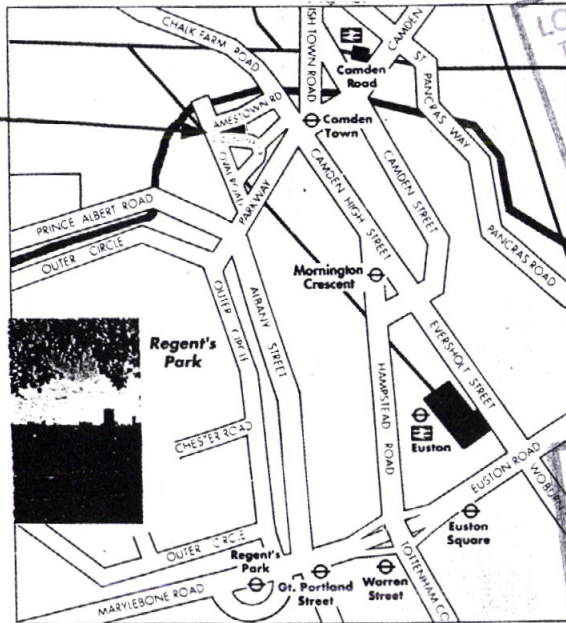

LAM WATSON WOODS  
 SITE LOCATION PLAN  
 9755/02

REG 970039 / LE 970040

THE ROTUNDA

LONDON BOROUGH OF CAMDEN  
 TOWN AND COUNTRY PLANNING ACTS  
 23 JAN 1997  
 PLANS APPROVED  
 ON BEHALF OF THE COUNCIL

LONDON BOROUGH OF CAMDEN  
 TOWN AND COUNTRY PLANNING ACTS  
 23 JAN 1997  
 PLANS APPROVED  
 ON BEHALF OF THE COUNCIL