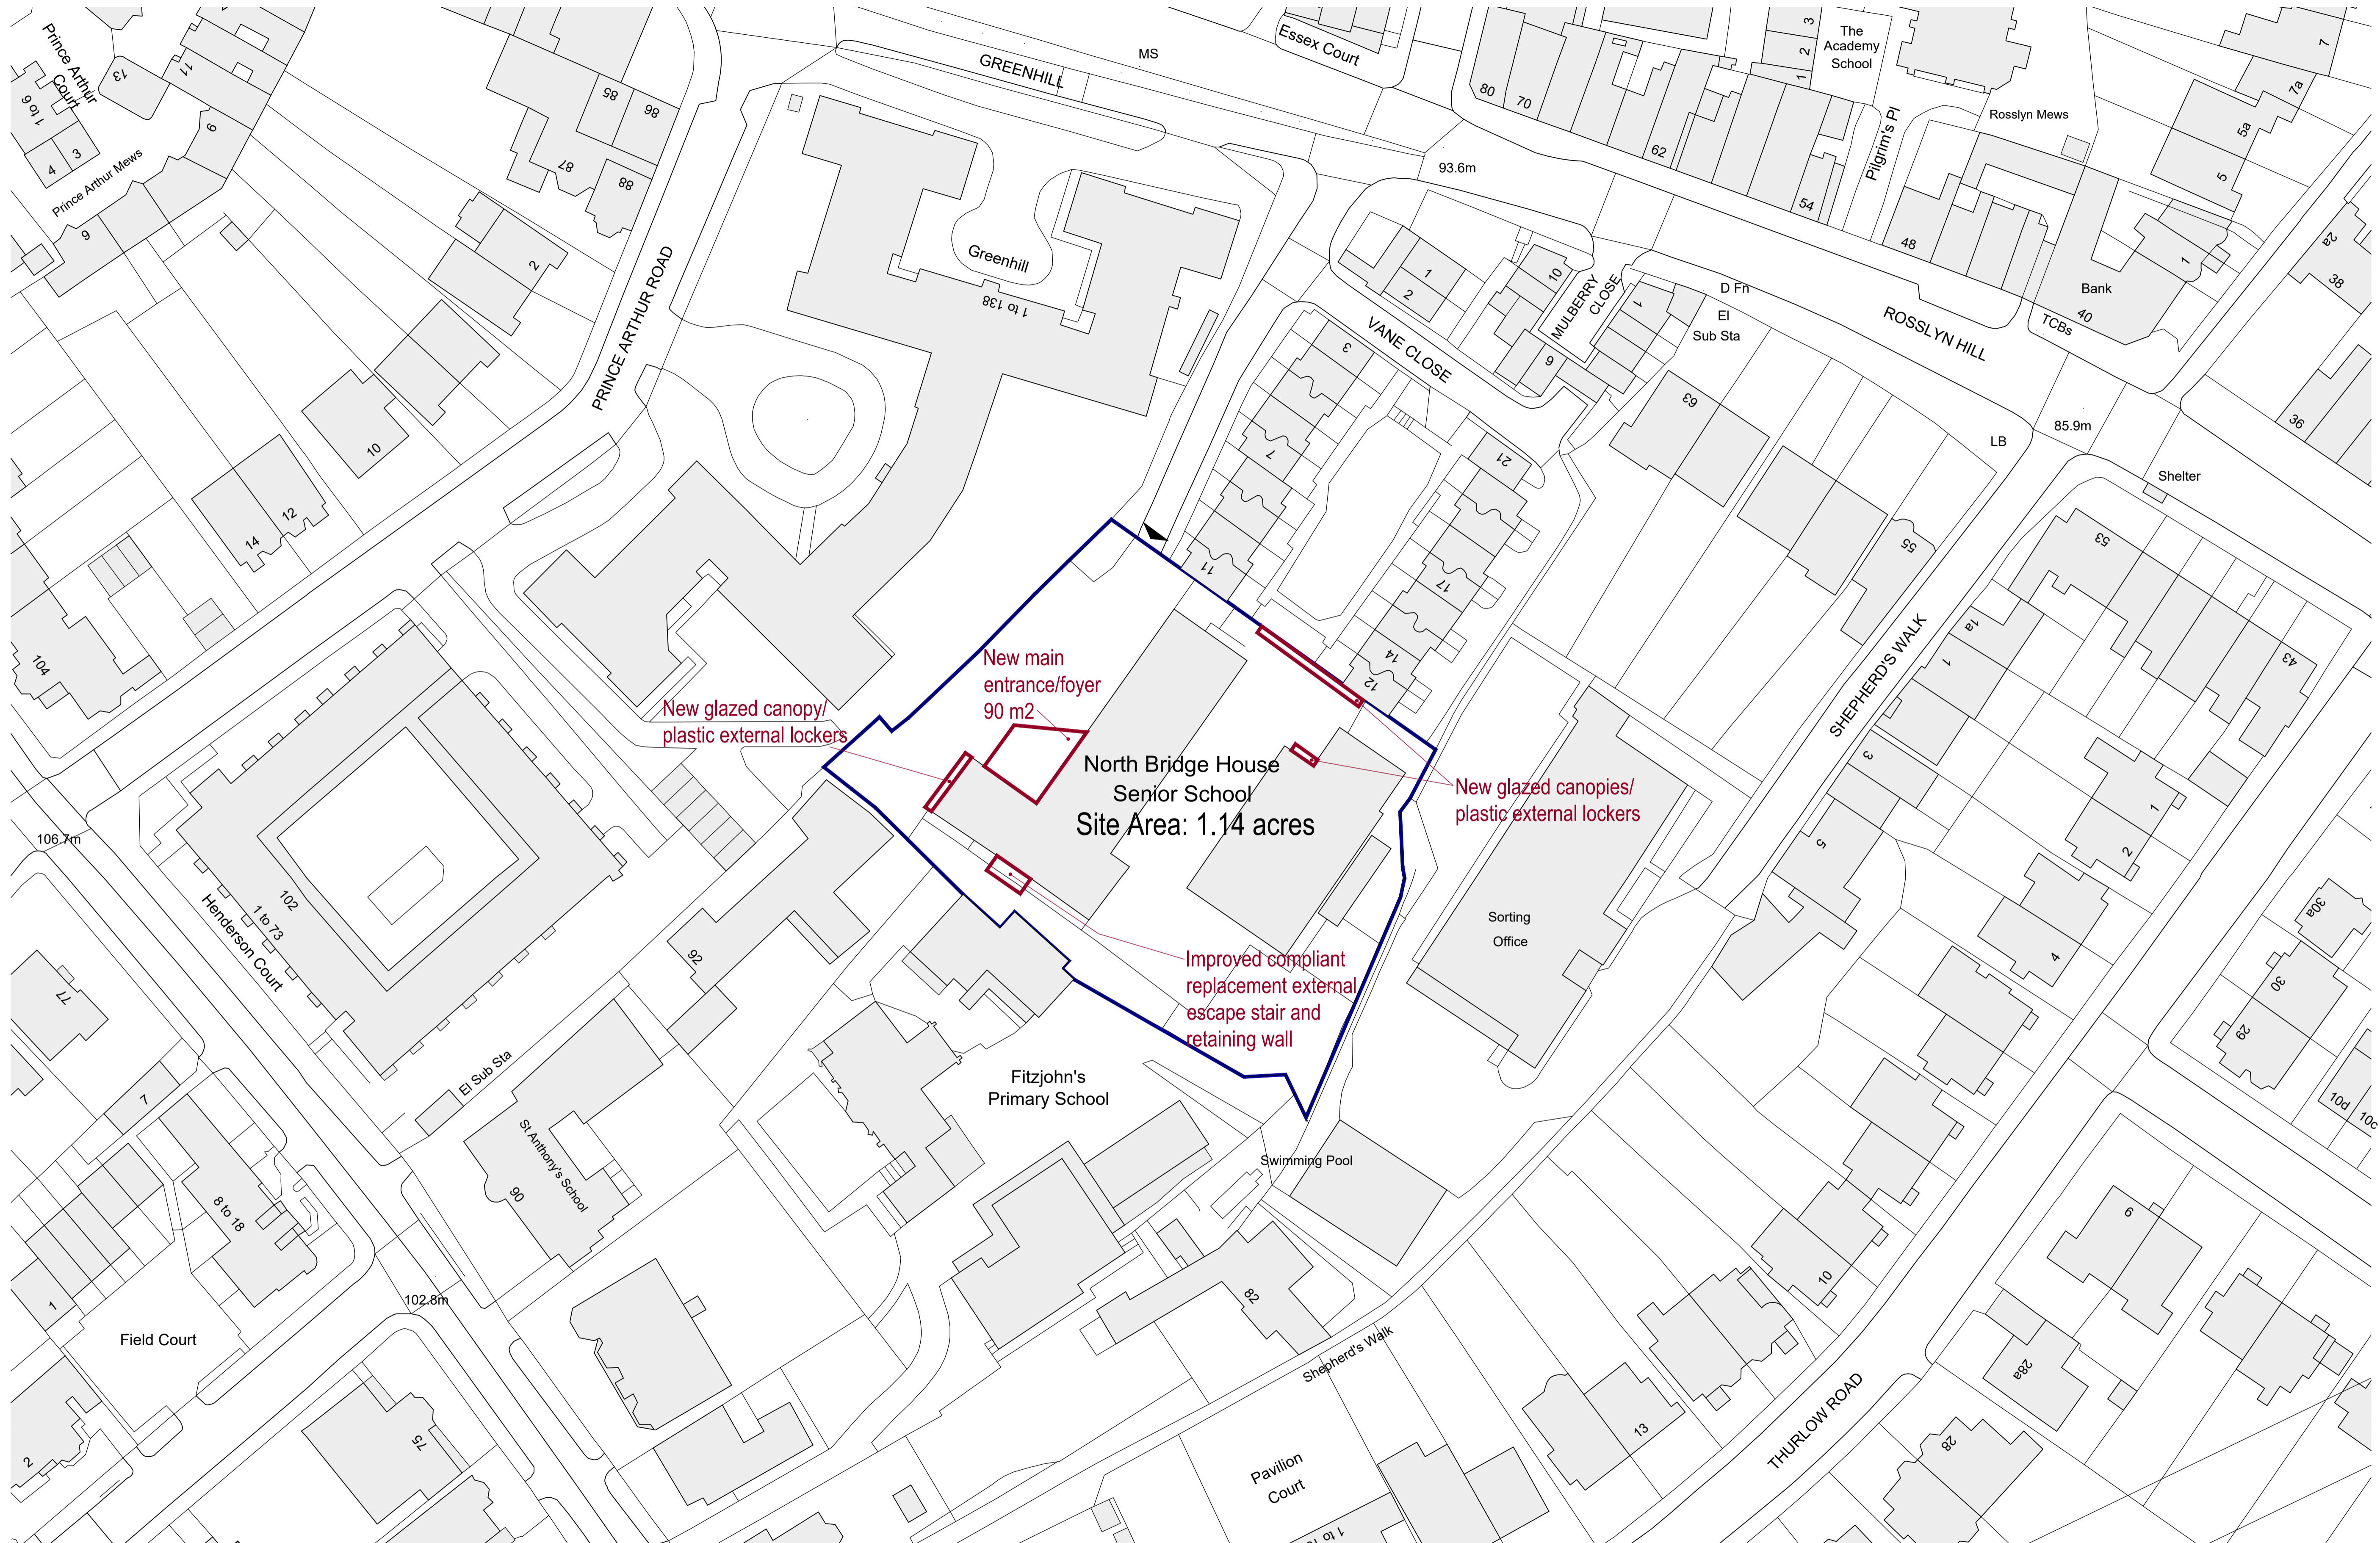

NOTES

REV	DATE	REVISION NOTE	BY	CHECK

elliswilliams
ARCHITECTS

North Bridge House Senior School, Hampstead
Location Plan - Proposed
2432_AP(0-00)
STATUS | PLANNING
DRAWN BY | EWA
SCALE | 1:500 @ A1
DATE | January 2020