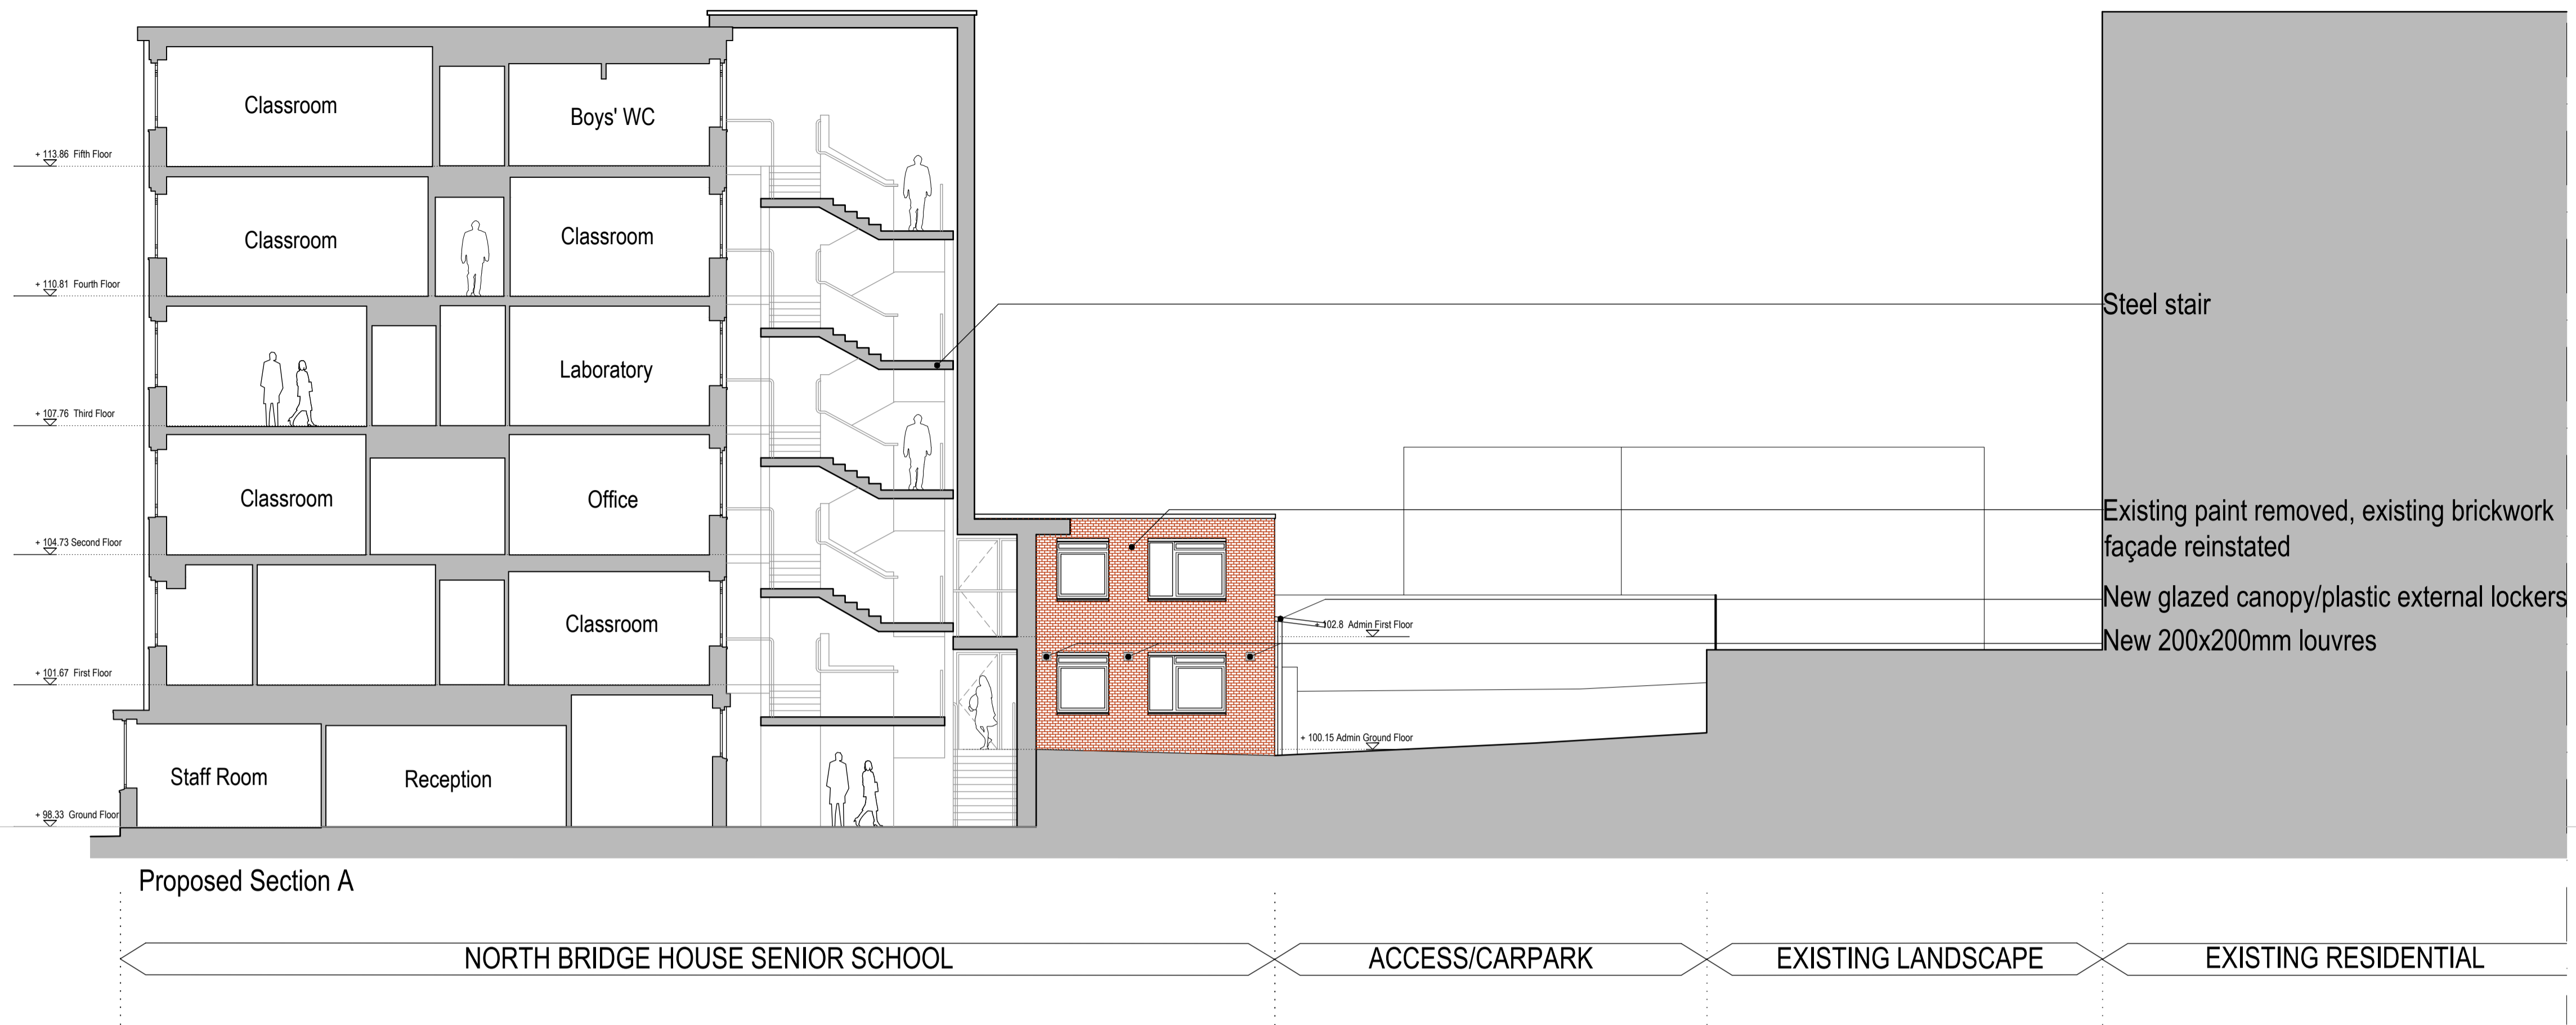

NOTES

REV	DATE	REVISION NOTE	BY	CHECK

elliswilliams
ARCHITECTS

North Bridge House Senior School, Hampstead
Sections - Proposed
2432_AP(0-10)
STATUS | PLANNING
DRAWN BY | EWA
SCALE | 1:100 @ A1
DATE | January 2020