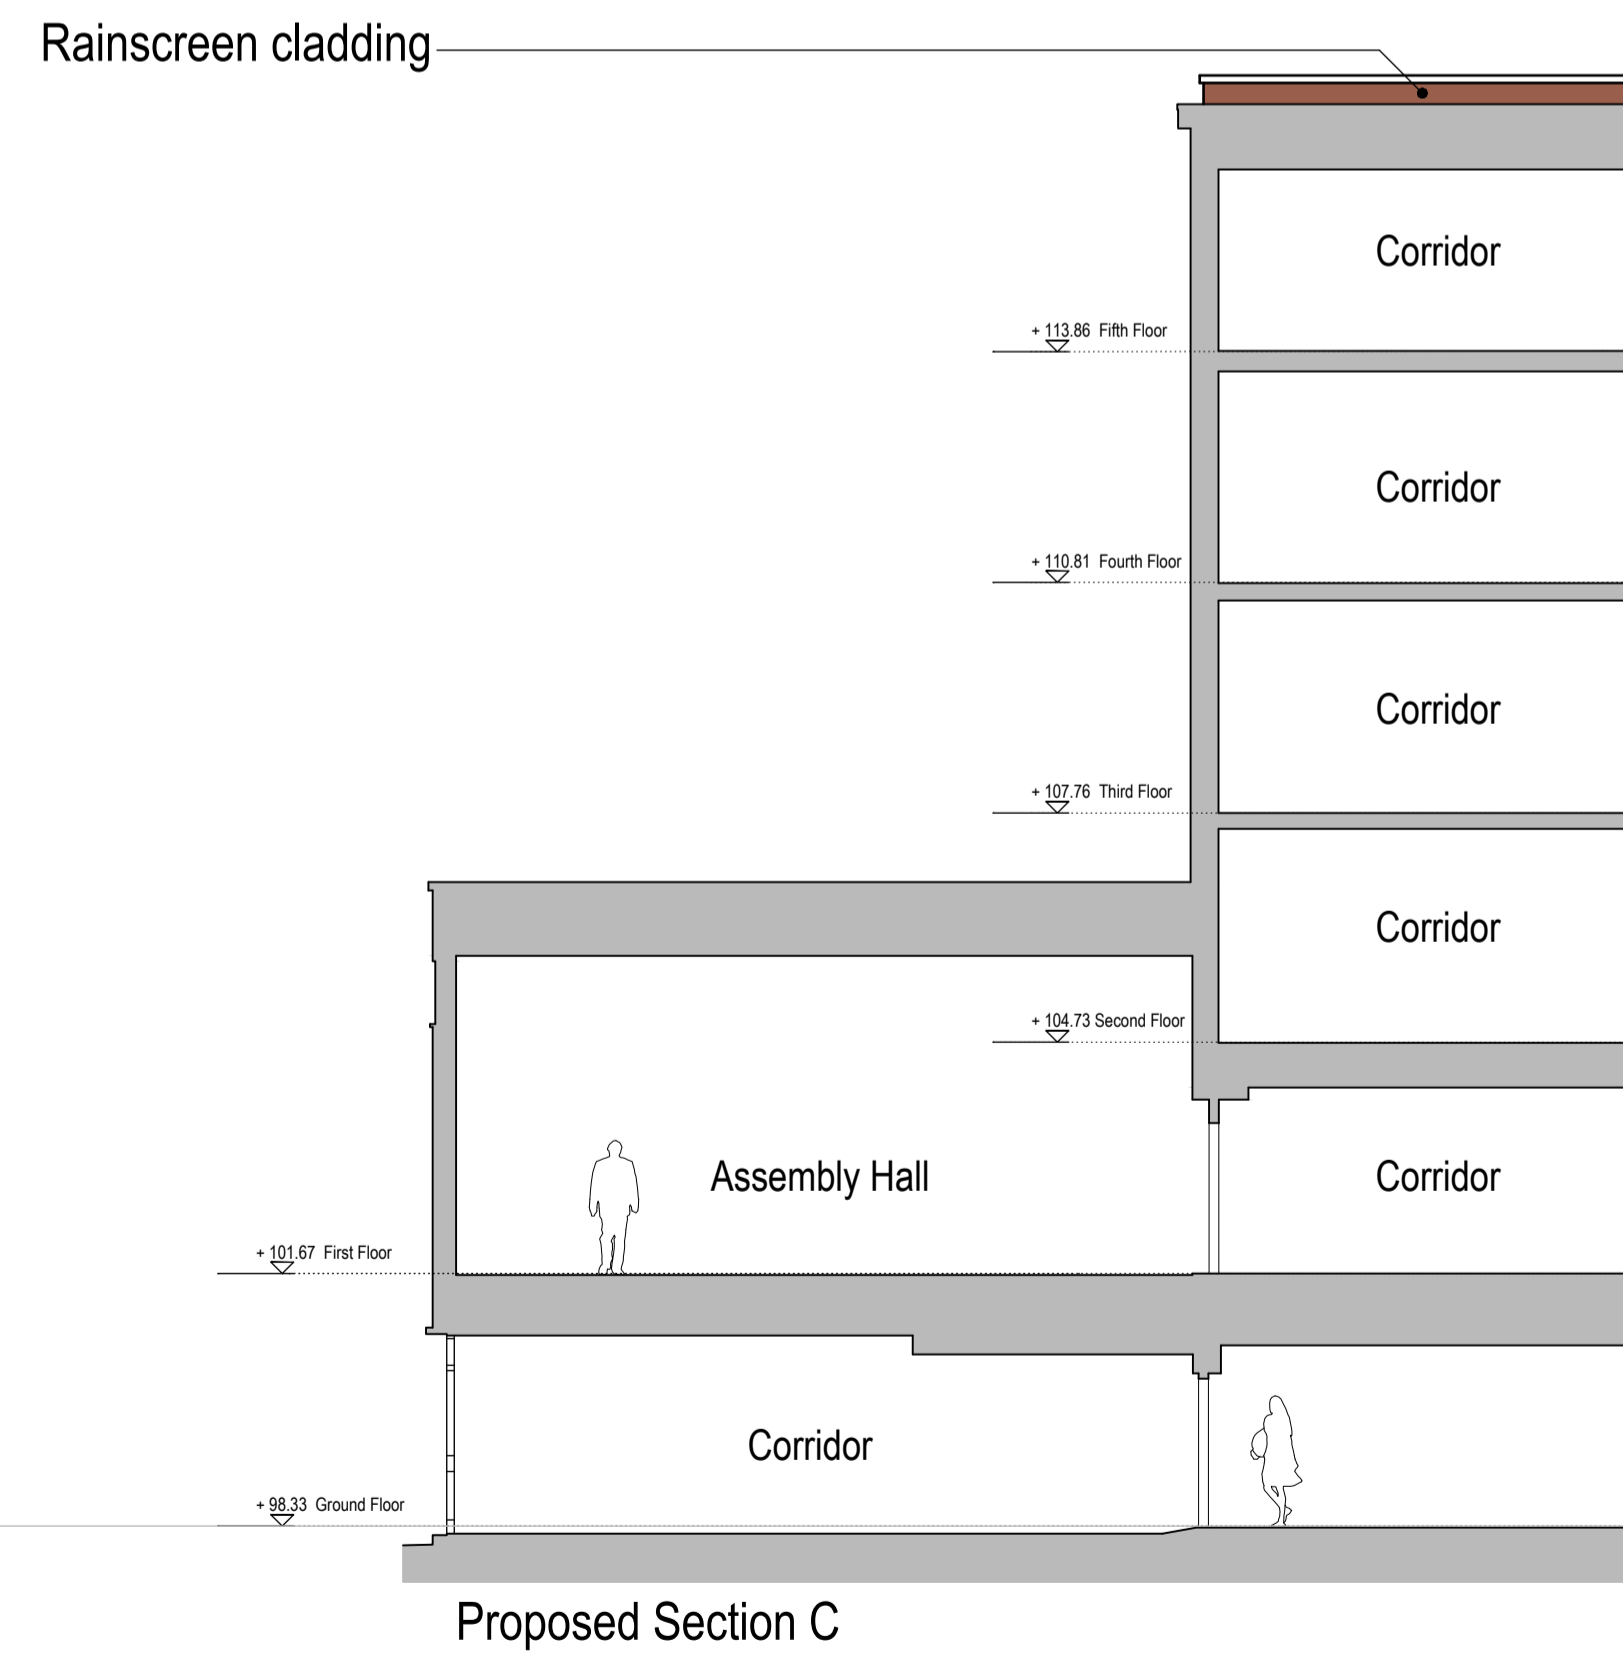

NOTES

REV	DATE	REVISION NOTE	BY	CHECK

elliswilliams
ARCHITECTS

North Bridge House Senior School, Hampstead
Sections - Proposed
2432_AP(0-10)
STATUS | PLANNING
DRAWN BY | EWA
SCALE | 1:100 @ A1
DATE | January 2020