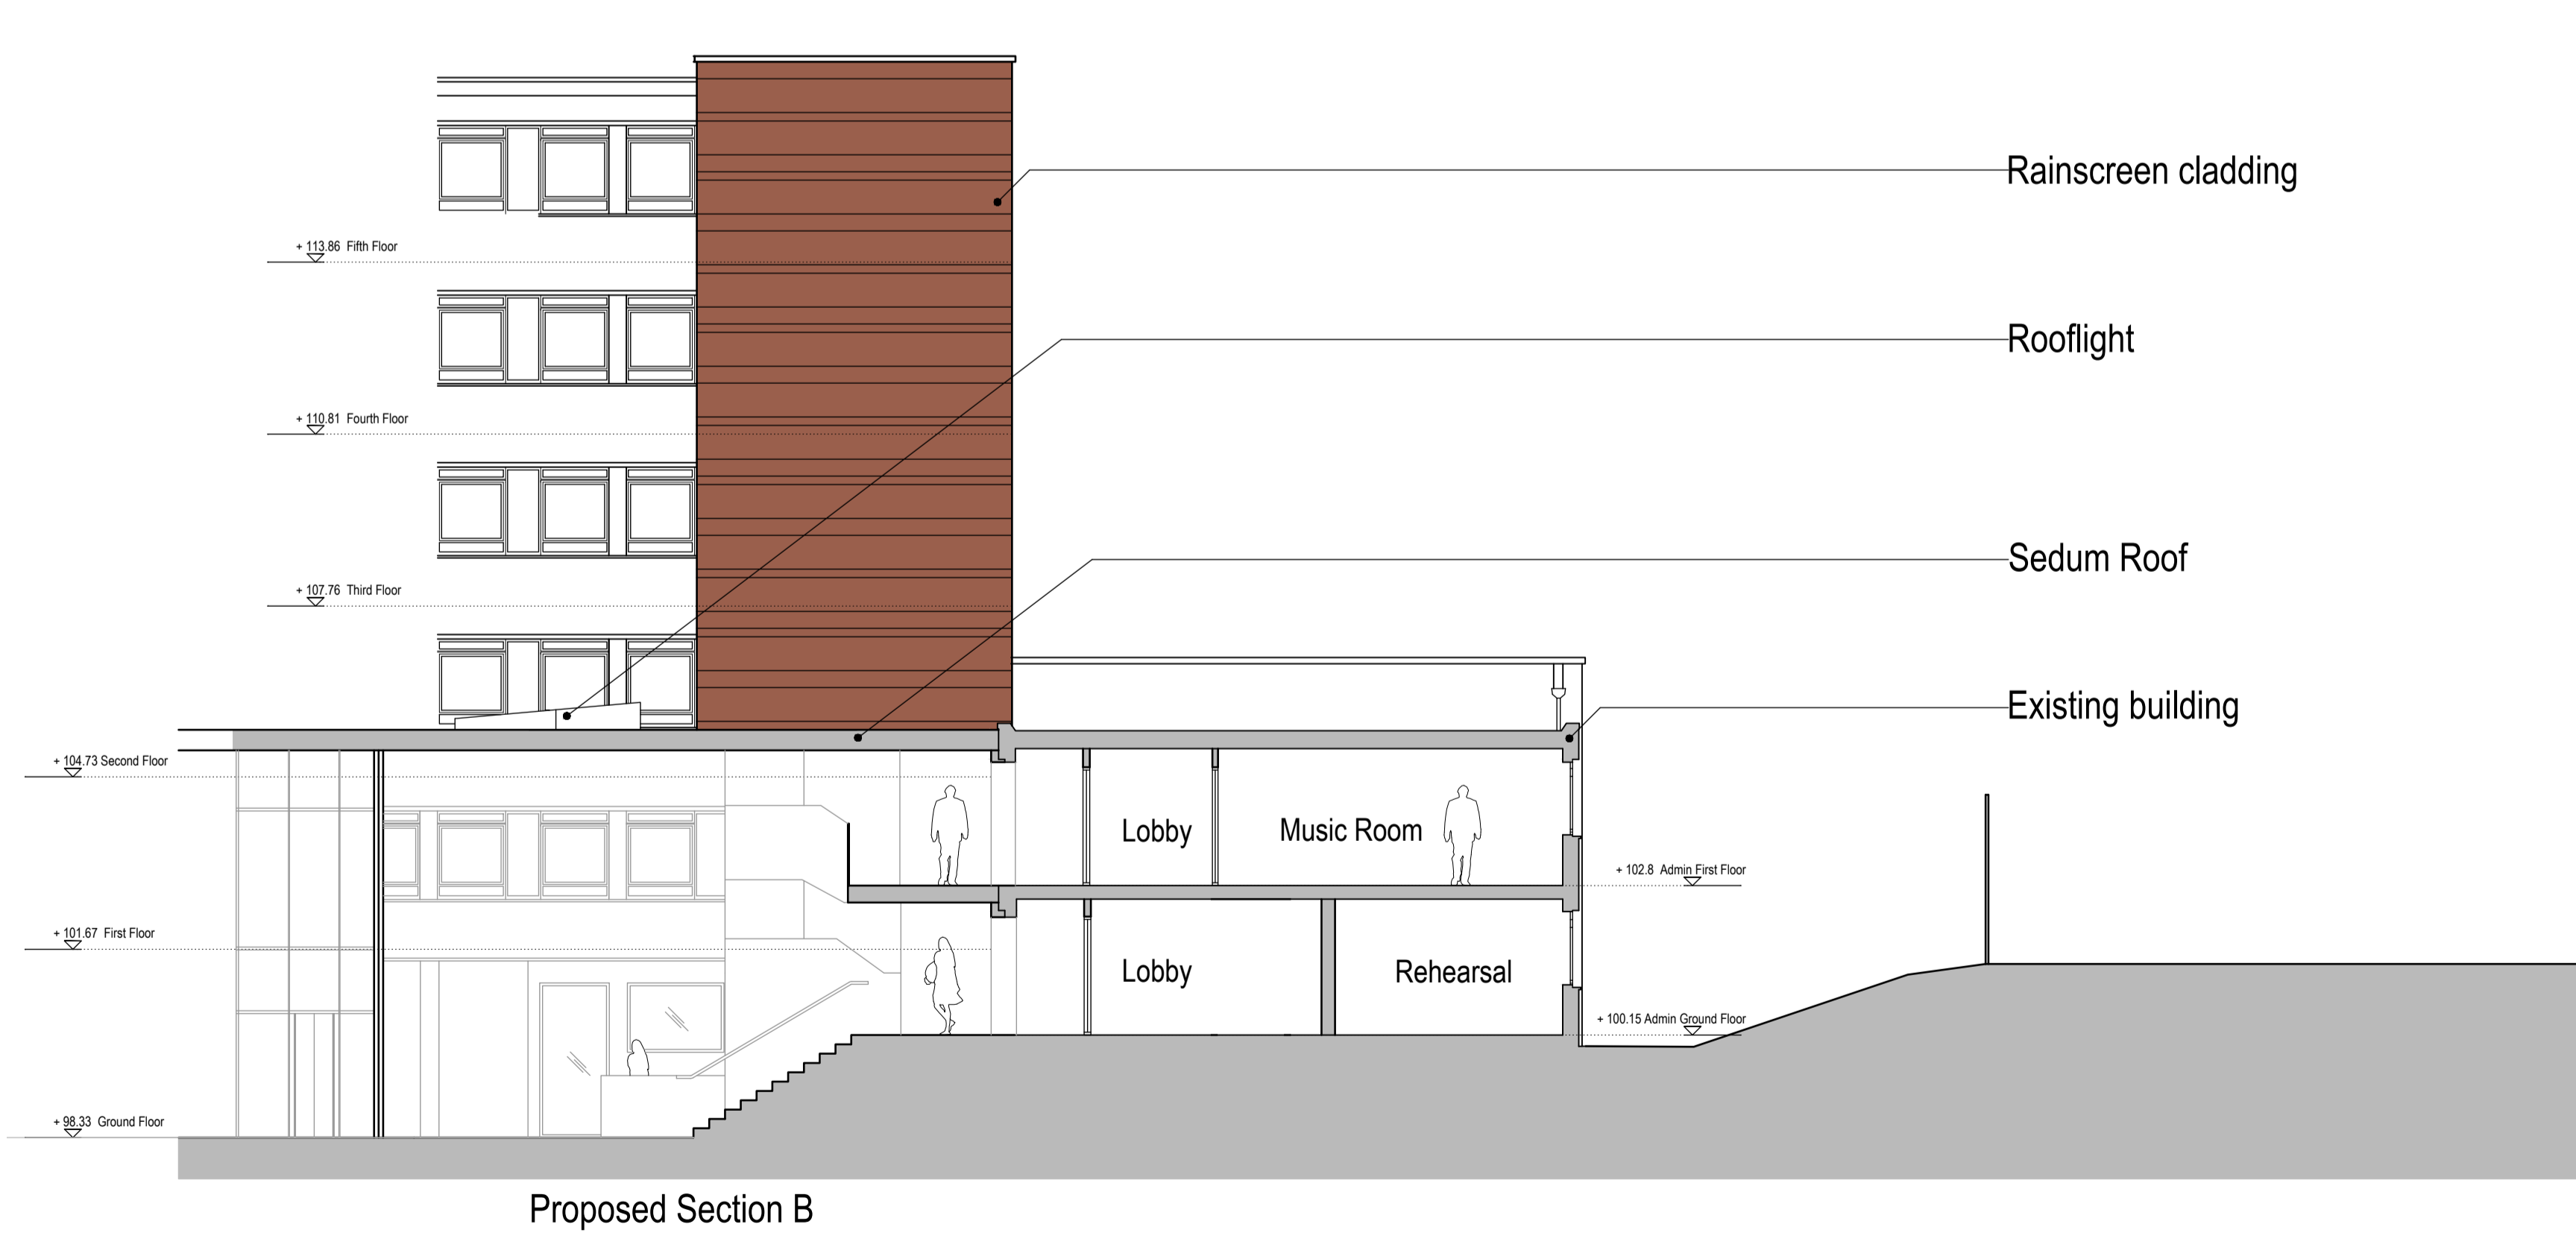

NOTES

REV	DATE	REVISION NOTE	BY	CHECK

elliswilliams
ARCHITECTS

North Bridge House Senior School, Hampstead
Sections - Proposed
2432_AP(0-10)
STATUS | PLANNING
DRAWN BY | EWA
SCALE | 1:100 @ A1
DATE | January 2020