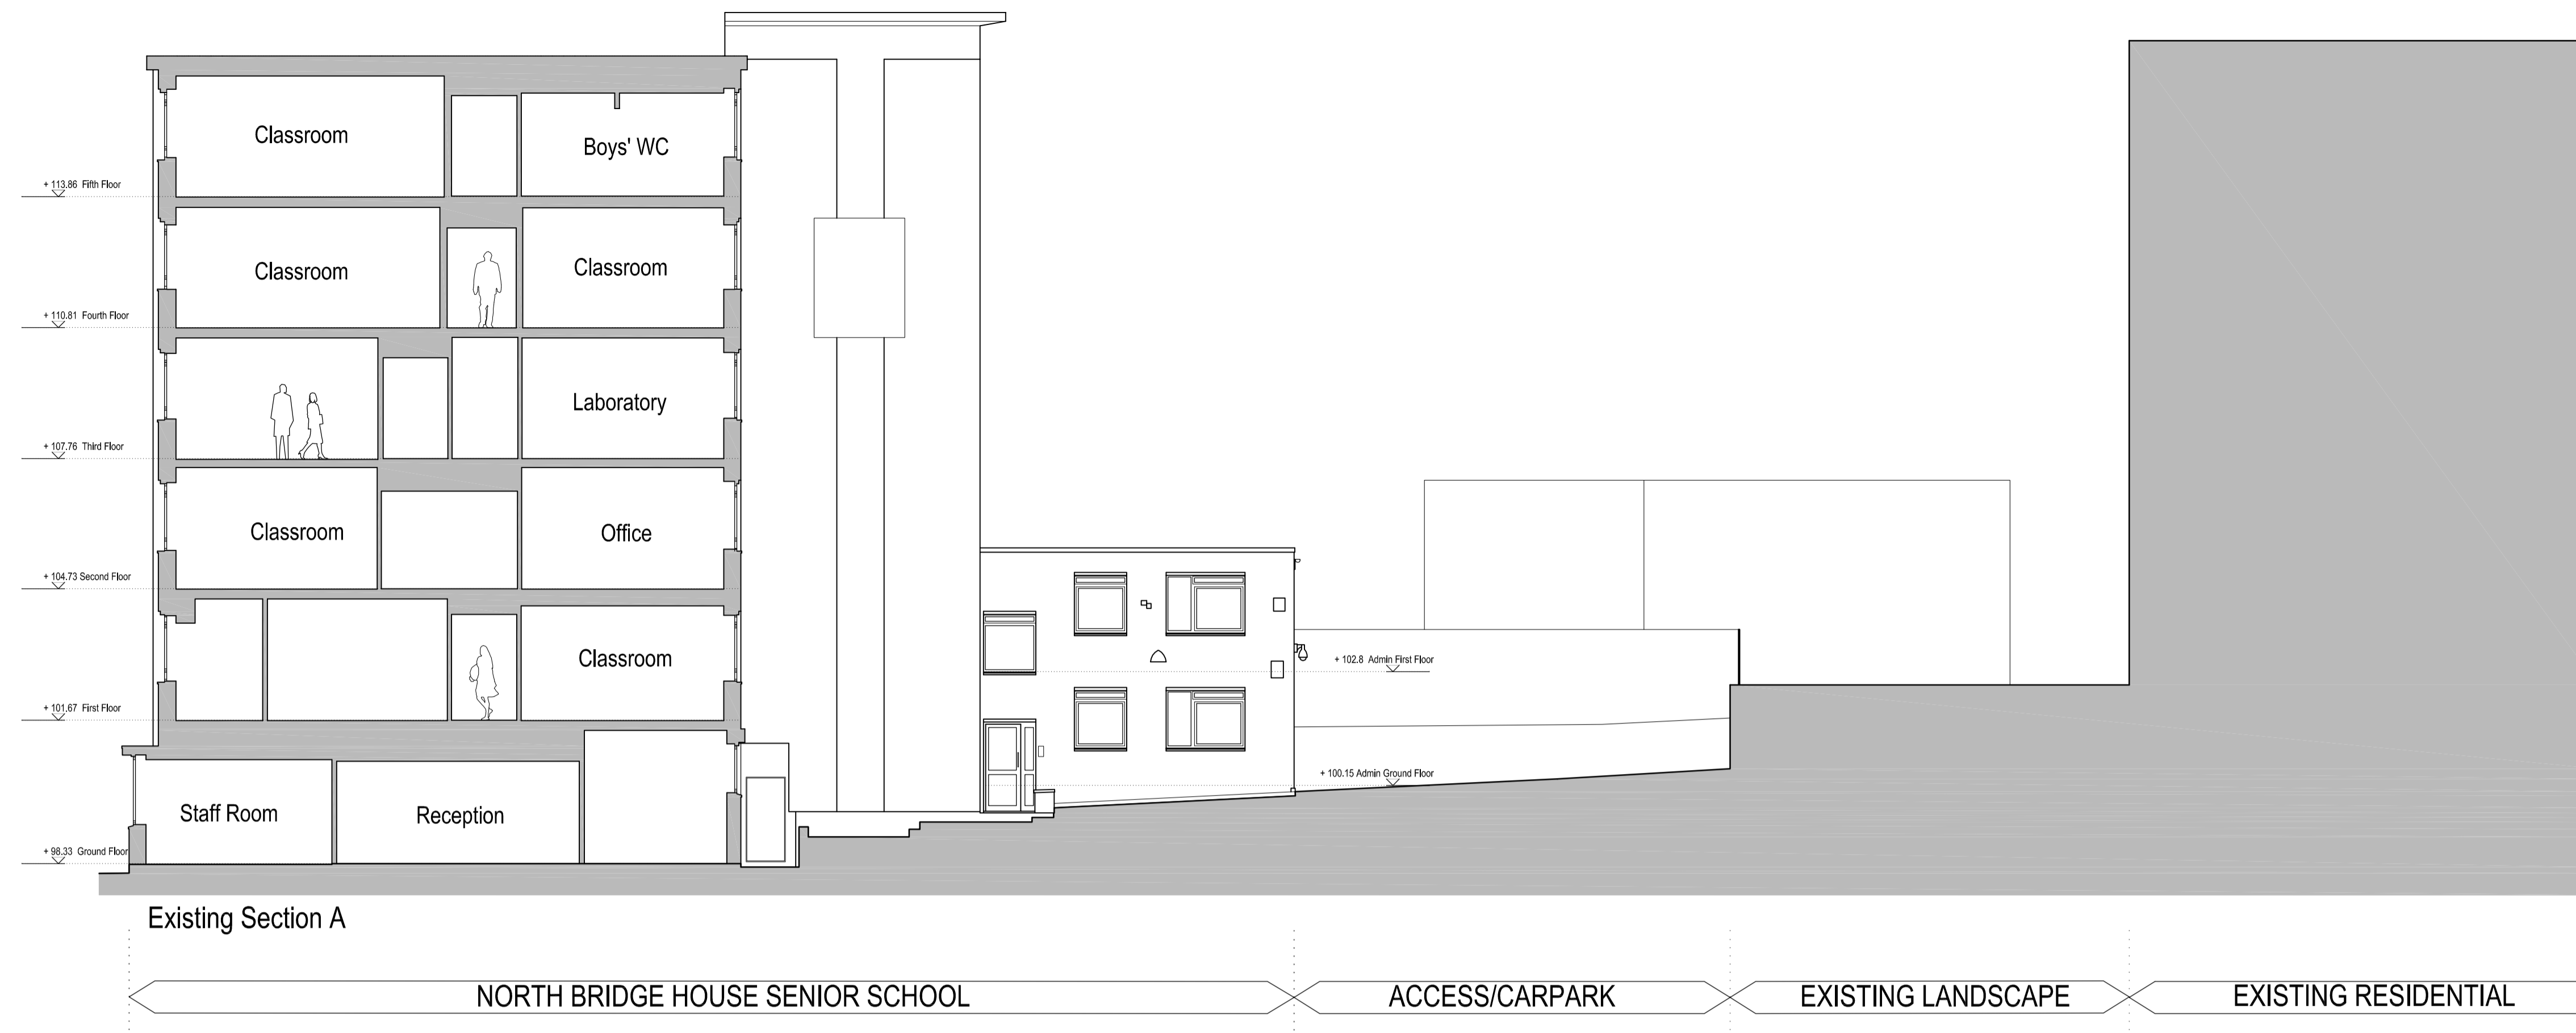

NOTES

REV	DATE	REVISION NOTE	BY	CHECK

elliswilliams
ARCHITECTS

North Bridge House Senior School, Hampstead

Sections - Existing

2432_AE(0-10)

STATUS | PRELIMINARY

DRAWN BY | EWA

SCALE | 1:100 @ A1

DATE | October 2019

T: +44 (0)20 7841 7200 E: info@ewa.co.uk