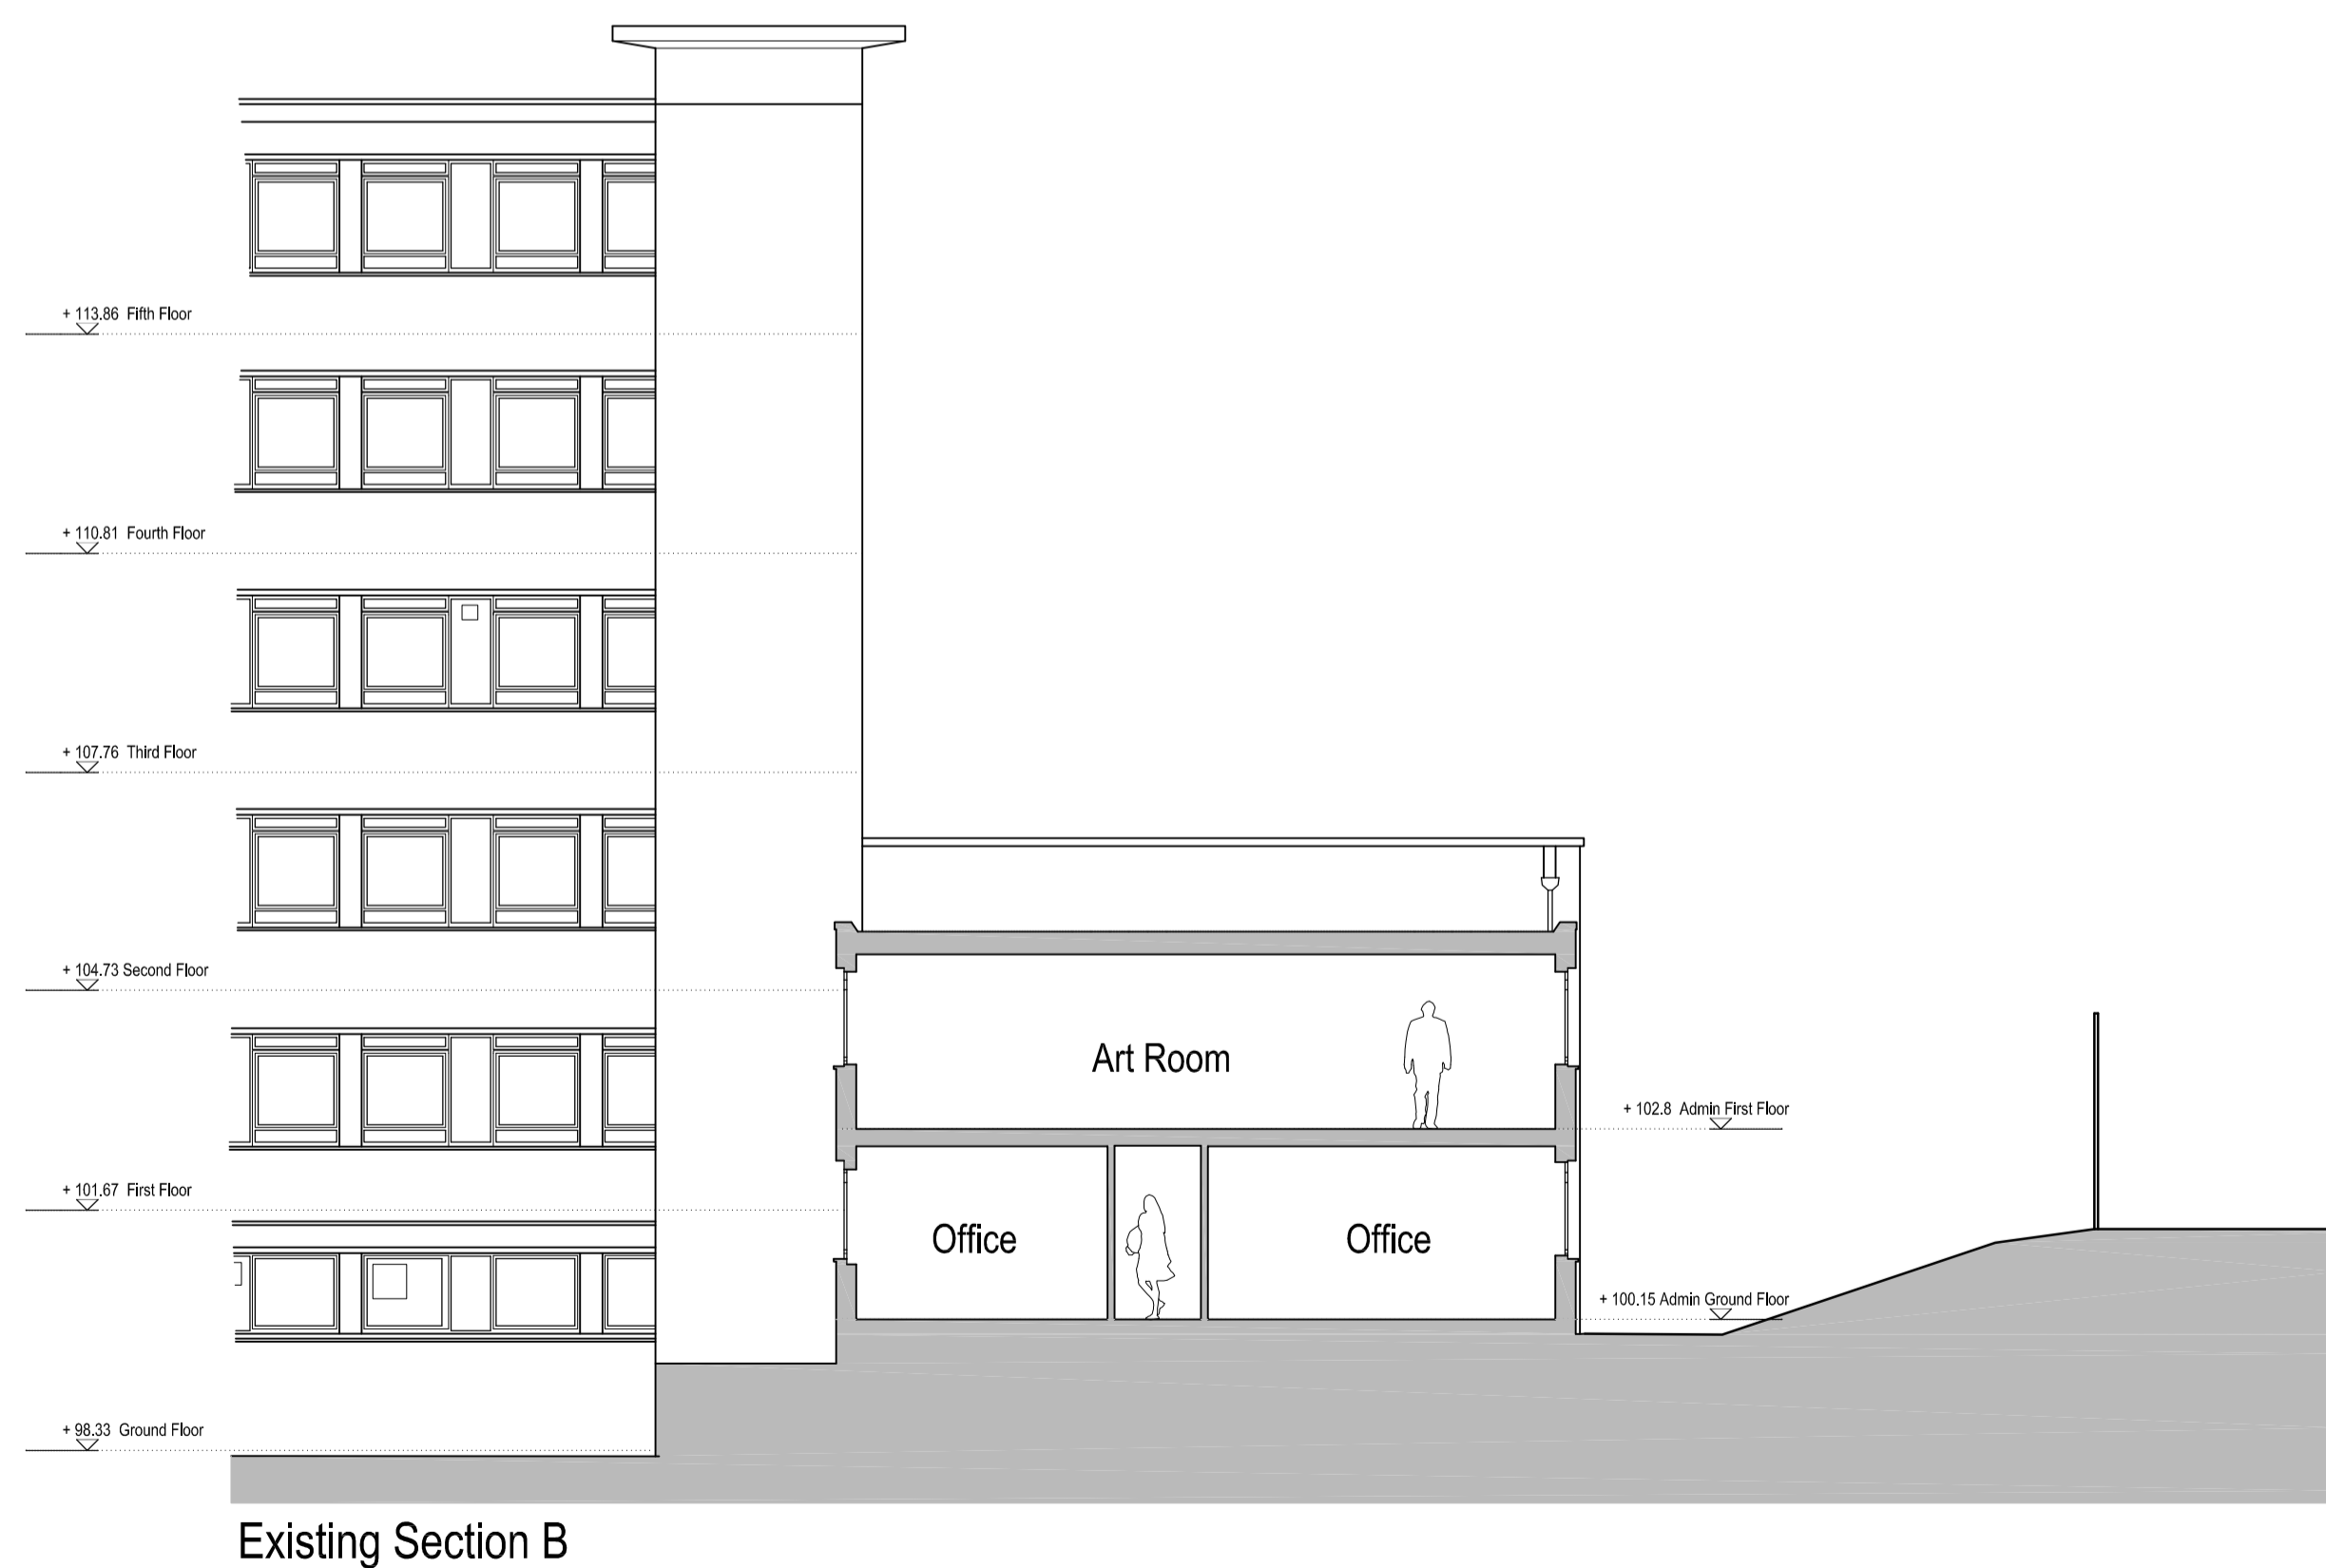

NOTES

REV	DATE	REVISION NOTE	BY	CHECK

elliswilliams
ARCHITECTS

North Bridge House Senior School, Hampstead

Sections - Existing

2432_AE(0-10)

STATUS | PRELIMINARY

DRAWN BY | EWA

SCALE | 1:100 @ A1

DATE | October 2019

T: +44 (0)20 7841 7200 E: info@ewa.co.uk