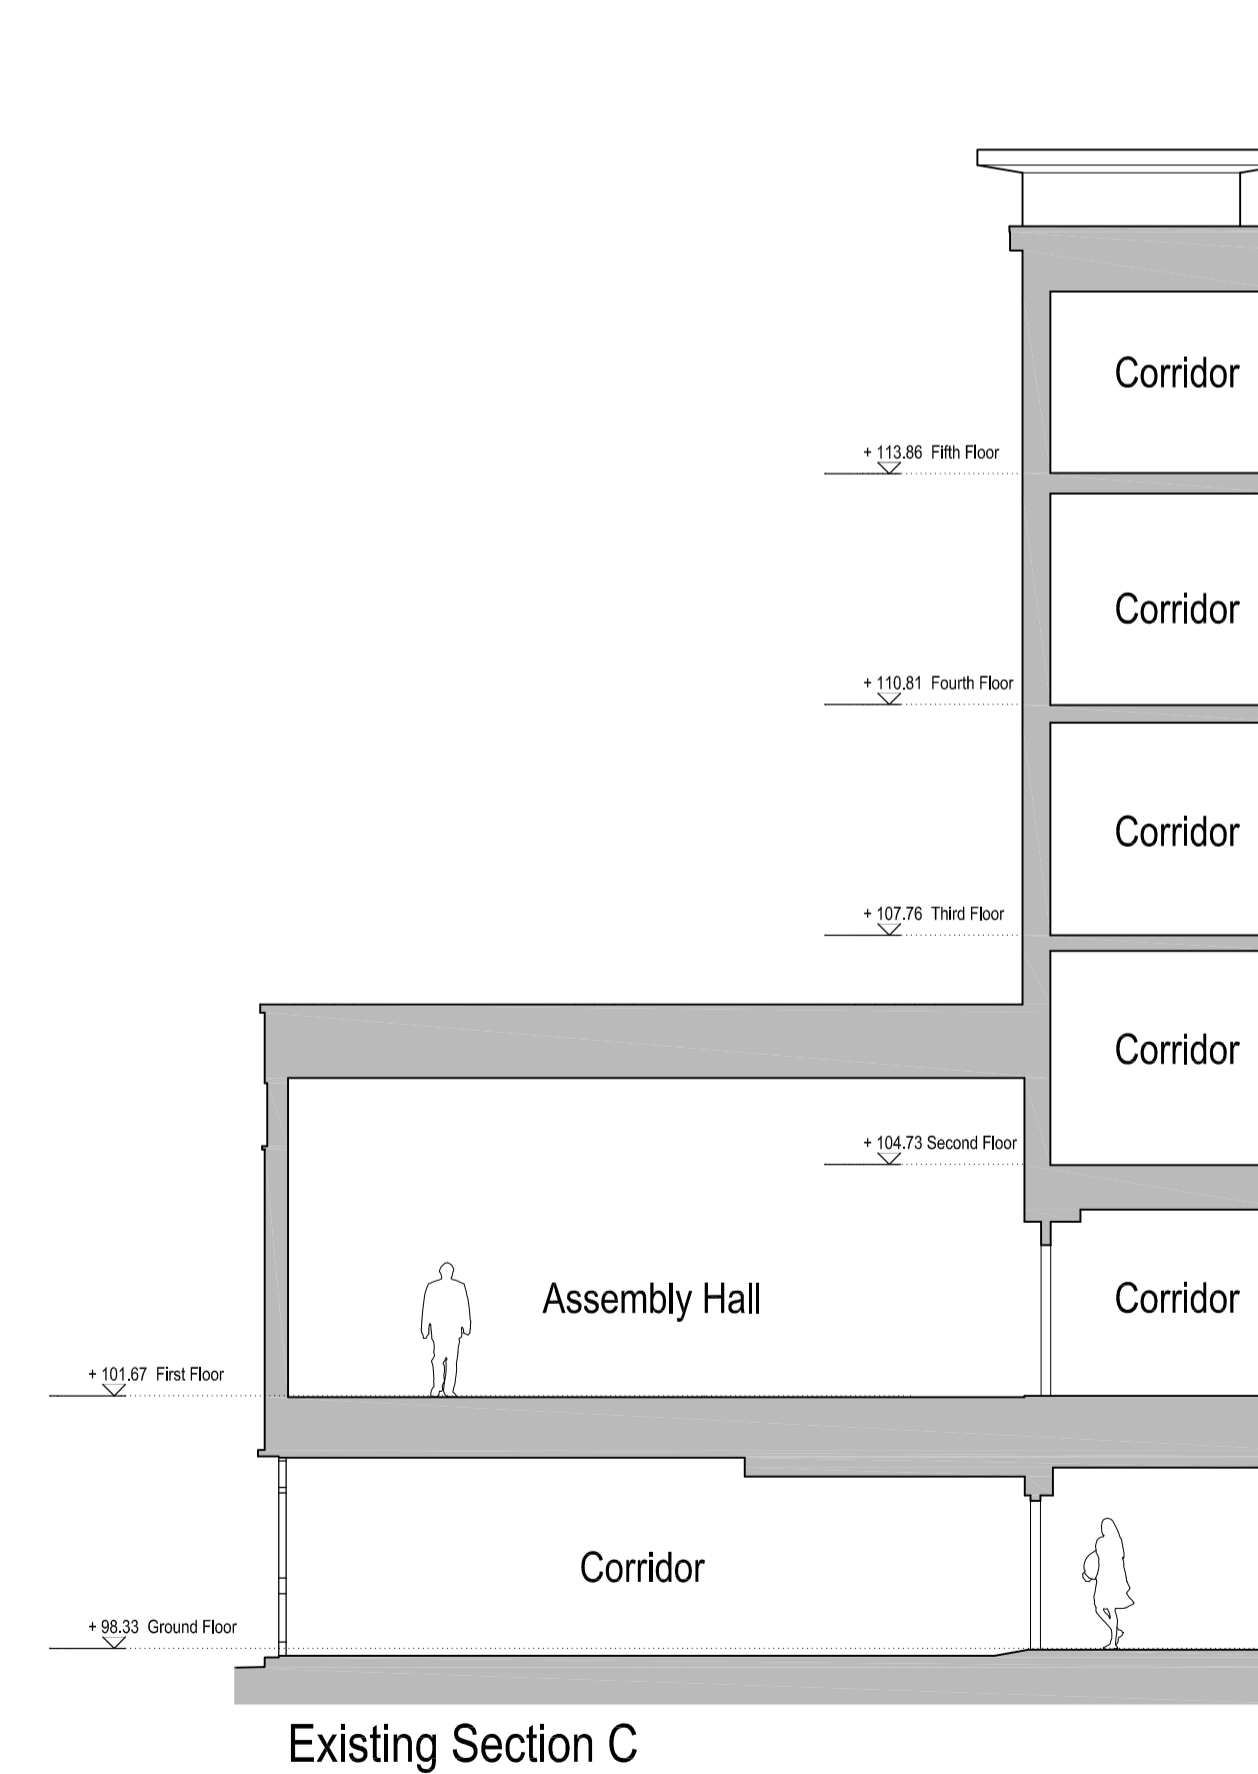

NOTES

REV	DATE	REVISION NOTE	BY	CHECK

elliswilliams
ARCHITECTS

North Bridge House Senior School, Hampstead

Sections - Existing

2432_AE(0-10)

STATUS | PRELIMINARY

DRAWN BY | EWA

SCALE | 1:100 @ A1

DATE | October 2019

T: +44 (0)20 7841 7200 E: info@ewa.co.uk