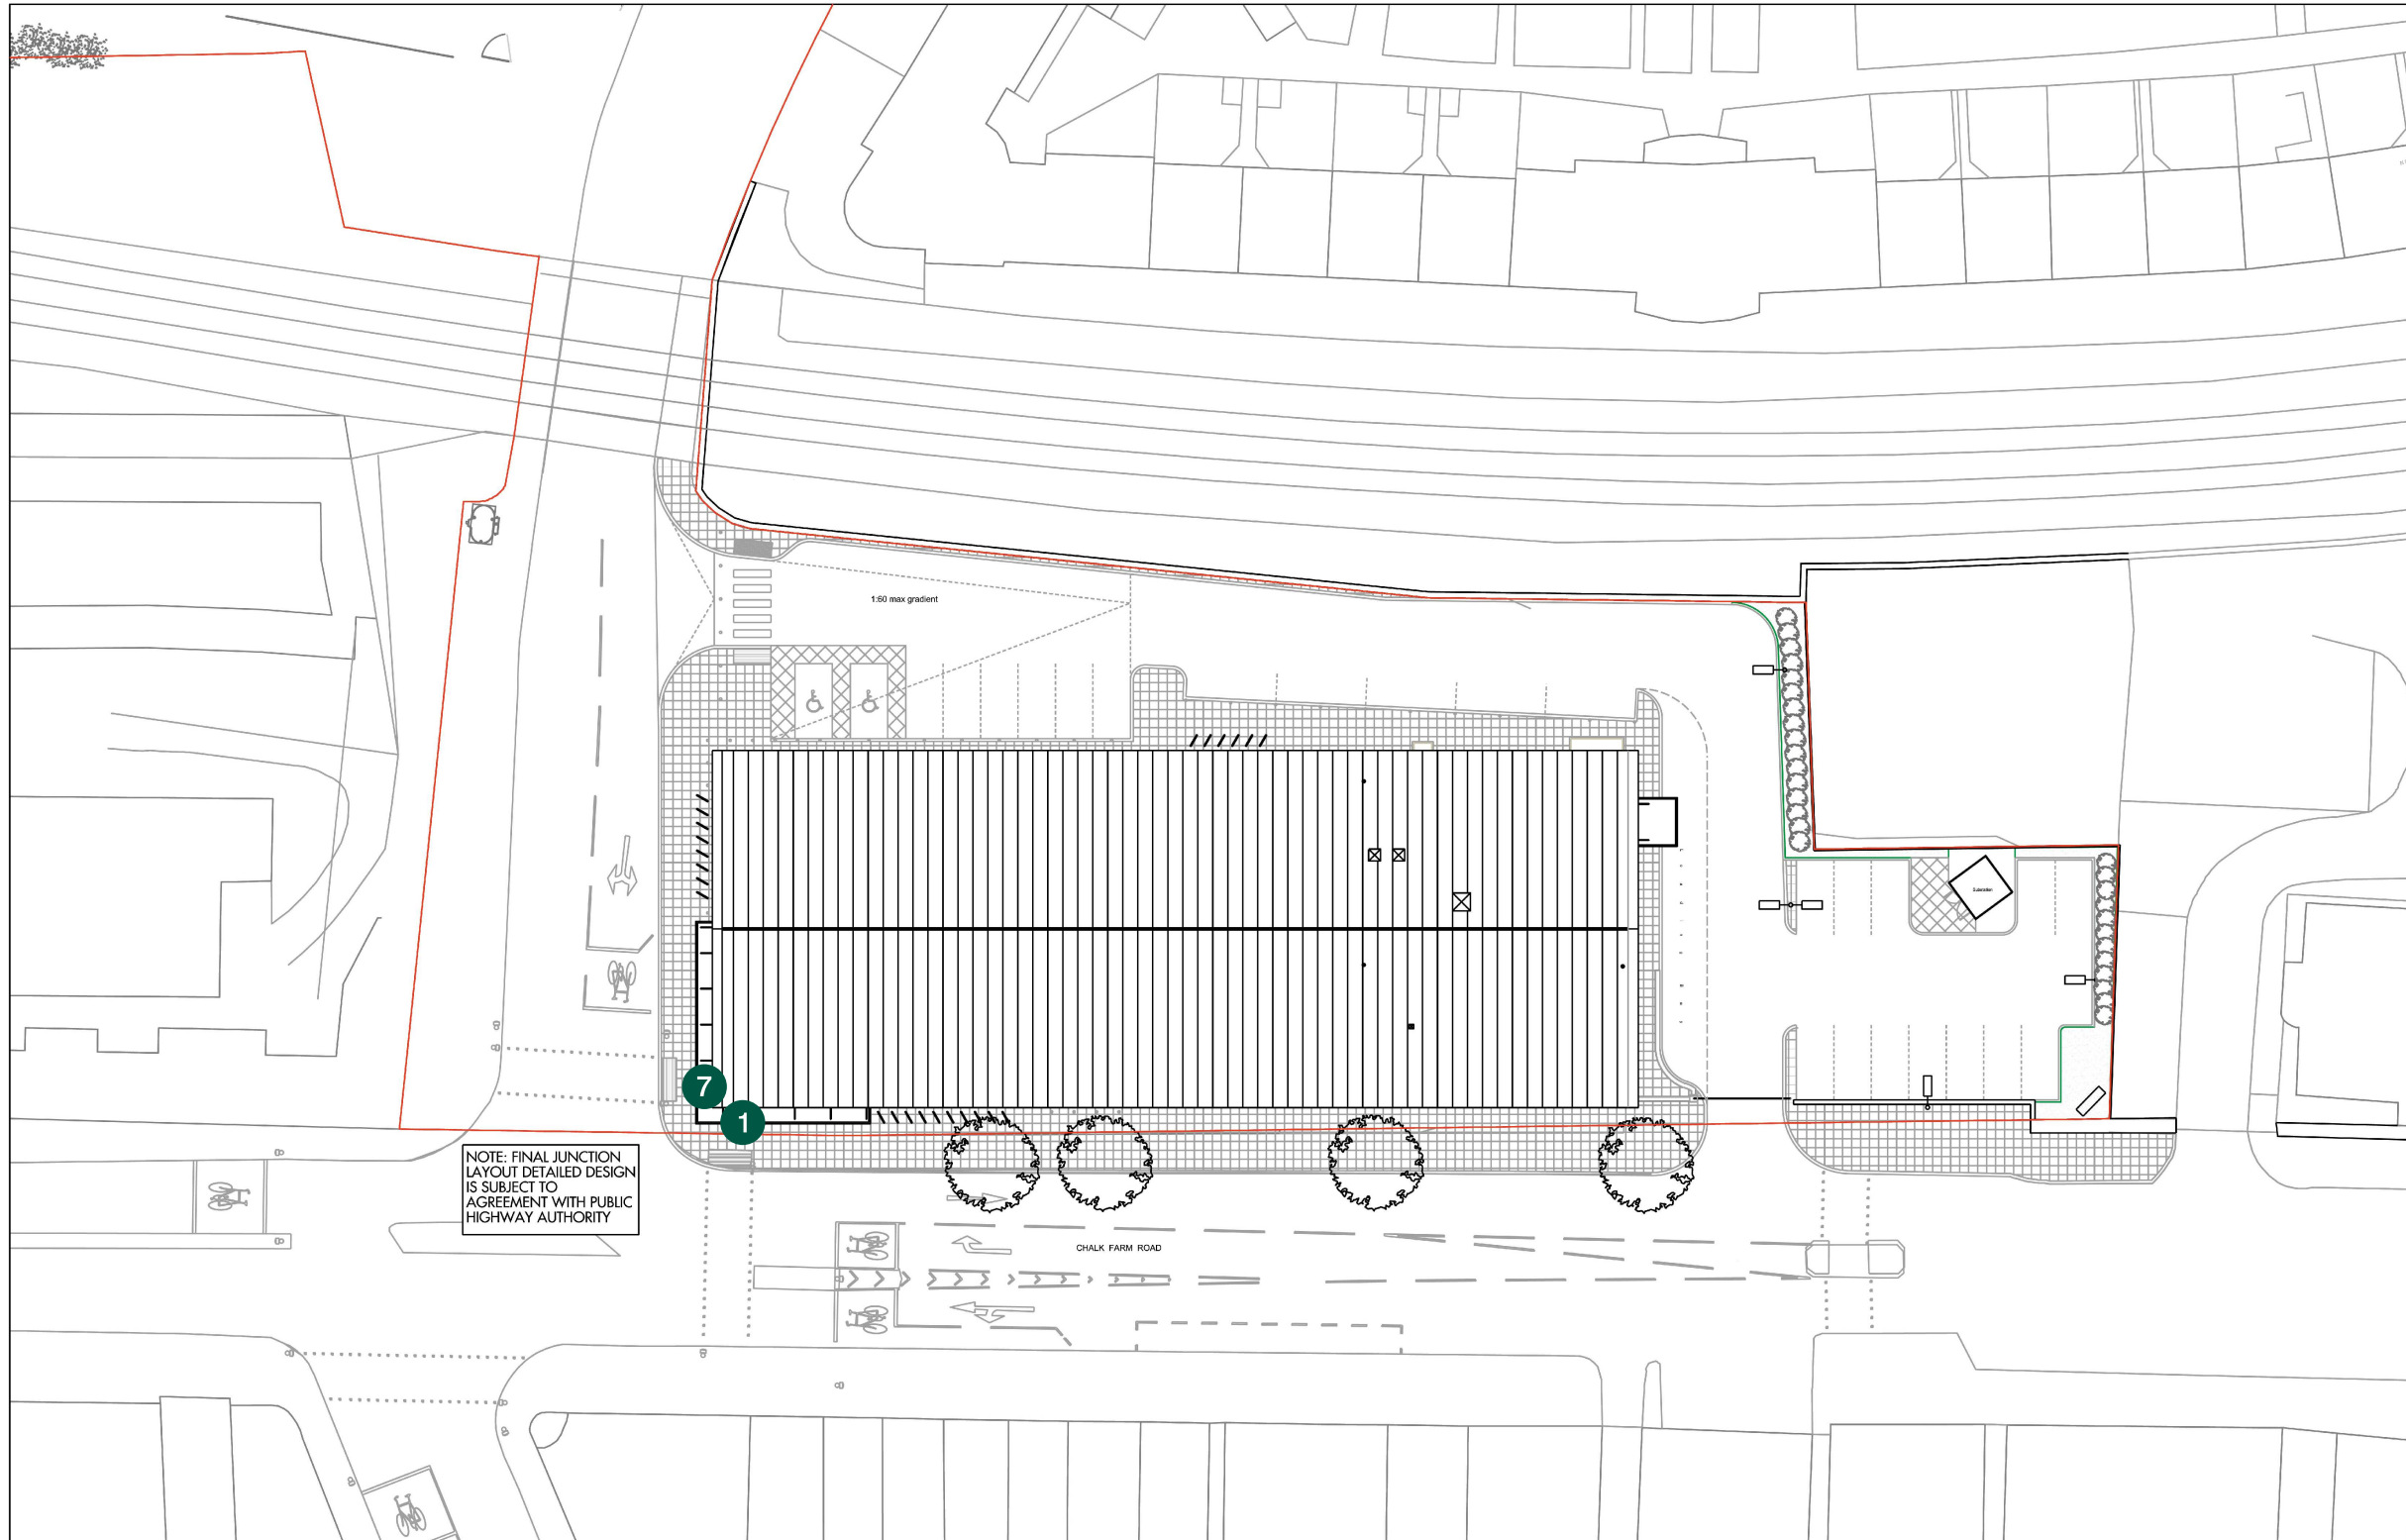

101256A-MOR-CAMDEN- SiteMap - Scale 1:500

- 1 900mm Cap Height Morrisons Letters with Condensed logo (Sign Ref: S1CFRE)
- 7 900mm Cap Height Morrisons Letters with Condensed logo (Sign Ref: S1EE)

Site  
Morrisons  
Camden

Page 1  
Site Map

Job Number  
101256A-MOR-CAMDEN-SiteMap  
Drawing Location  
U:\2020\2020 Drawings\Morrisons

Scale  
1:500 @ A3  
Issue / Rev  
4

Drawn By  
BF  
Checked By  
PM

Sales Rep  
GS  
Date  
24/01/2020