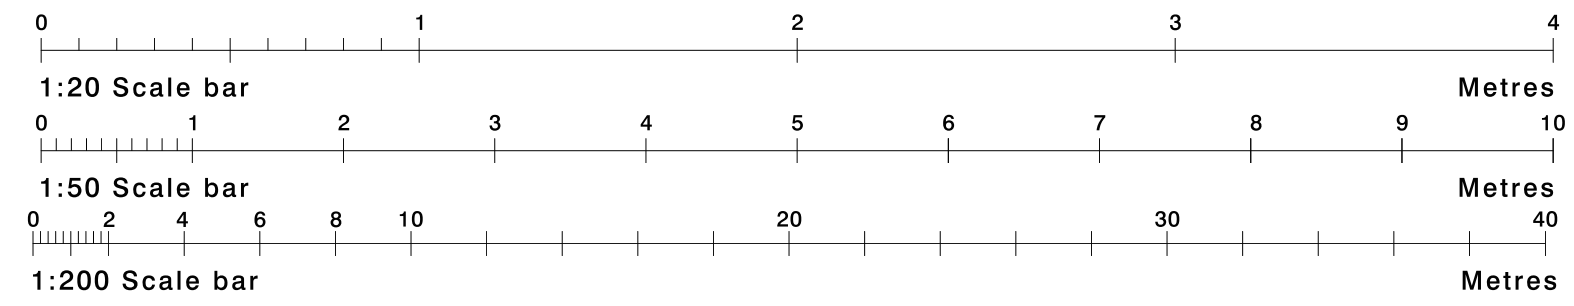

101256A-MOR-CAMDEN-EastElevation

Sign 7 (Sign Ref: S1EE) - Scale 1:50
 900mm Cap Height Morrisons Letters with Core logo
 Height from ground level to underside of sign - 3700mm
 Luminance - >600cd/m²

Section through - Scale 1:20

Proposed Signage
 East Elevation - Scale 1:200

Site
 Morrisons
 Camden

Page 1
 Sign 7
 Sign Ref
 (S1EE)

Job Number
 101256A-MOR-CAMDEN-EastElevation
 Drawing Location
 U:\2020\2020 Drawings\Morrisons

Scale
 1:20, 1:50, 1:200
 @ A3
 Issue / Rev
 4