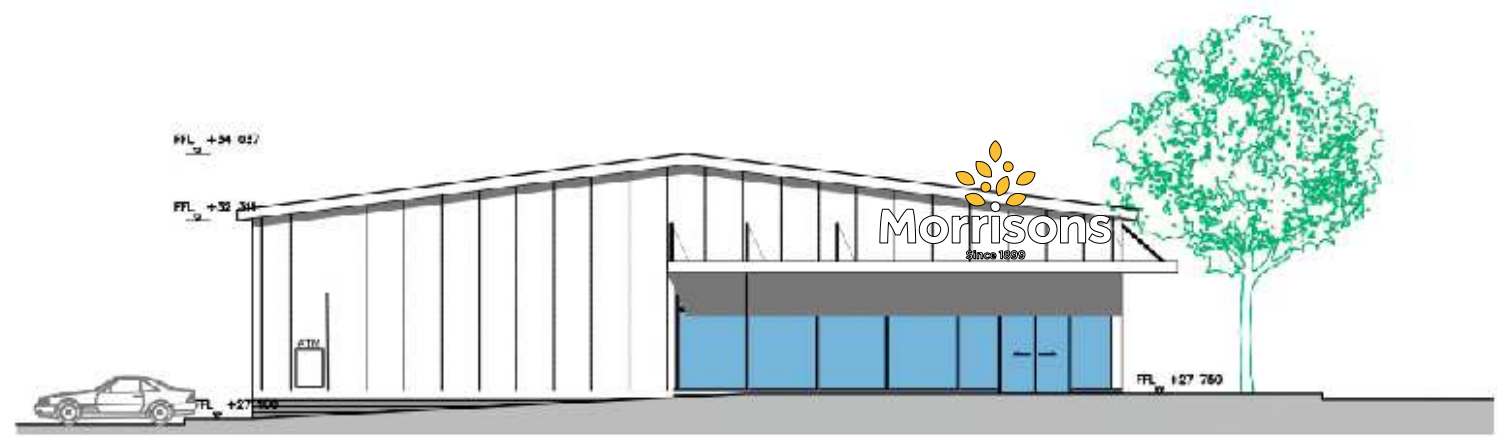

101256A-MOR-CAMDEN-EastElevation

Sign 7 (Sign Ref: S1EE) - Scale 1:50
 900mm Cap Height Morrisons Letters with Core logo
 Height from ground level to underside of sign - 3700mm
 Luminance - >600cd/m²

Section through - Scale 1:20

Proposed Signage
 East Elevation - Scale 1:200

Site
 Morrisons
 Camden

Page 1
 Sign 7
 Sign Ref
 (S1EE)

Job Number
 101256A-MOR-CAMDEN-EastElevation
 Drawing Location
 U:\2020\2020 Drawings\Morrisons

Scale
 1:20, 1:50, 1:200
 @ A3
 Issue / Rev
 4