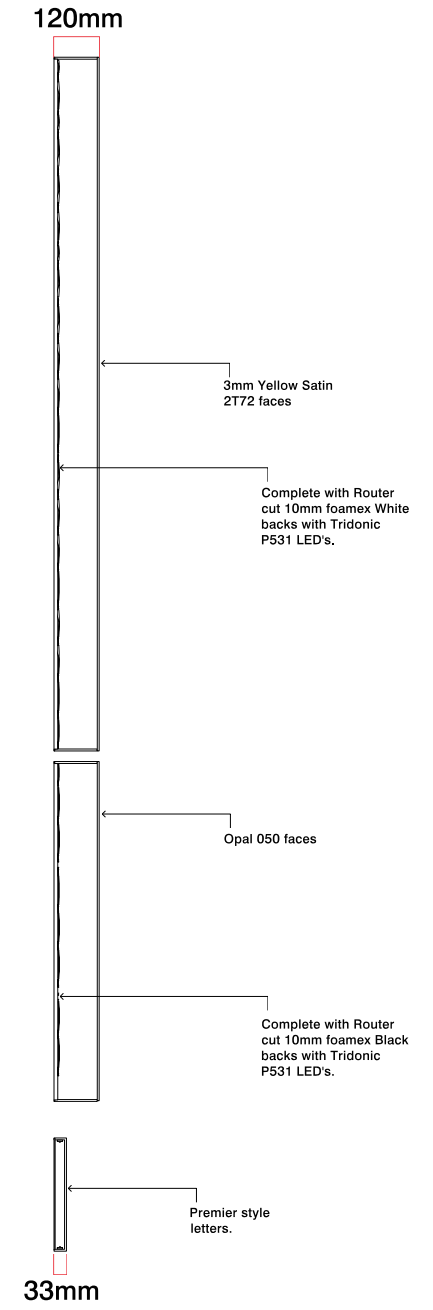

101256A-MOR-CAMDEN-EastElevation

Sign 7 (Sign Ref: S1EE) - Scale 1:50
 900mm Cap Height Morrisons Letters with Core logo
 Height from ground level to underside of sign - 3700mm
 Luminance - >600cd/m²

Section through - Scale 1:20

Proposed Signage
 East Elevation - Scale 1:200

Site
 Morrisons
 Camden

Page 1
 Sign 7
 Sign Ref
 (S1EE)

Job Number
 101256A-MOR-CAMDEN-EastElevation
 Drawing Location
 U:\2020\2020 Drawings\Morrisons

Scale
 1:20, 1:50, 1:200
 @ A3
 Issue / Rev
 4