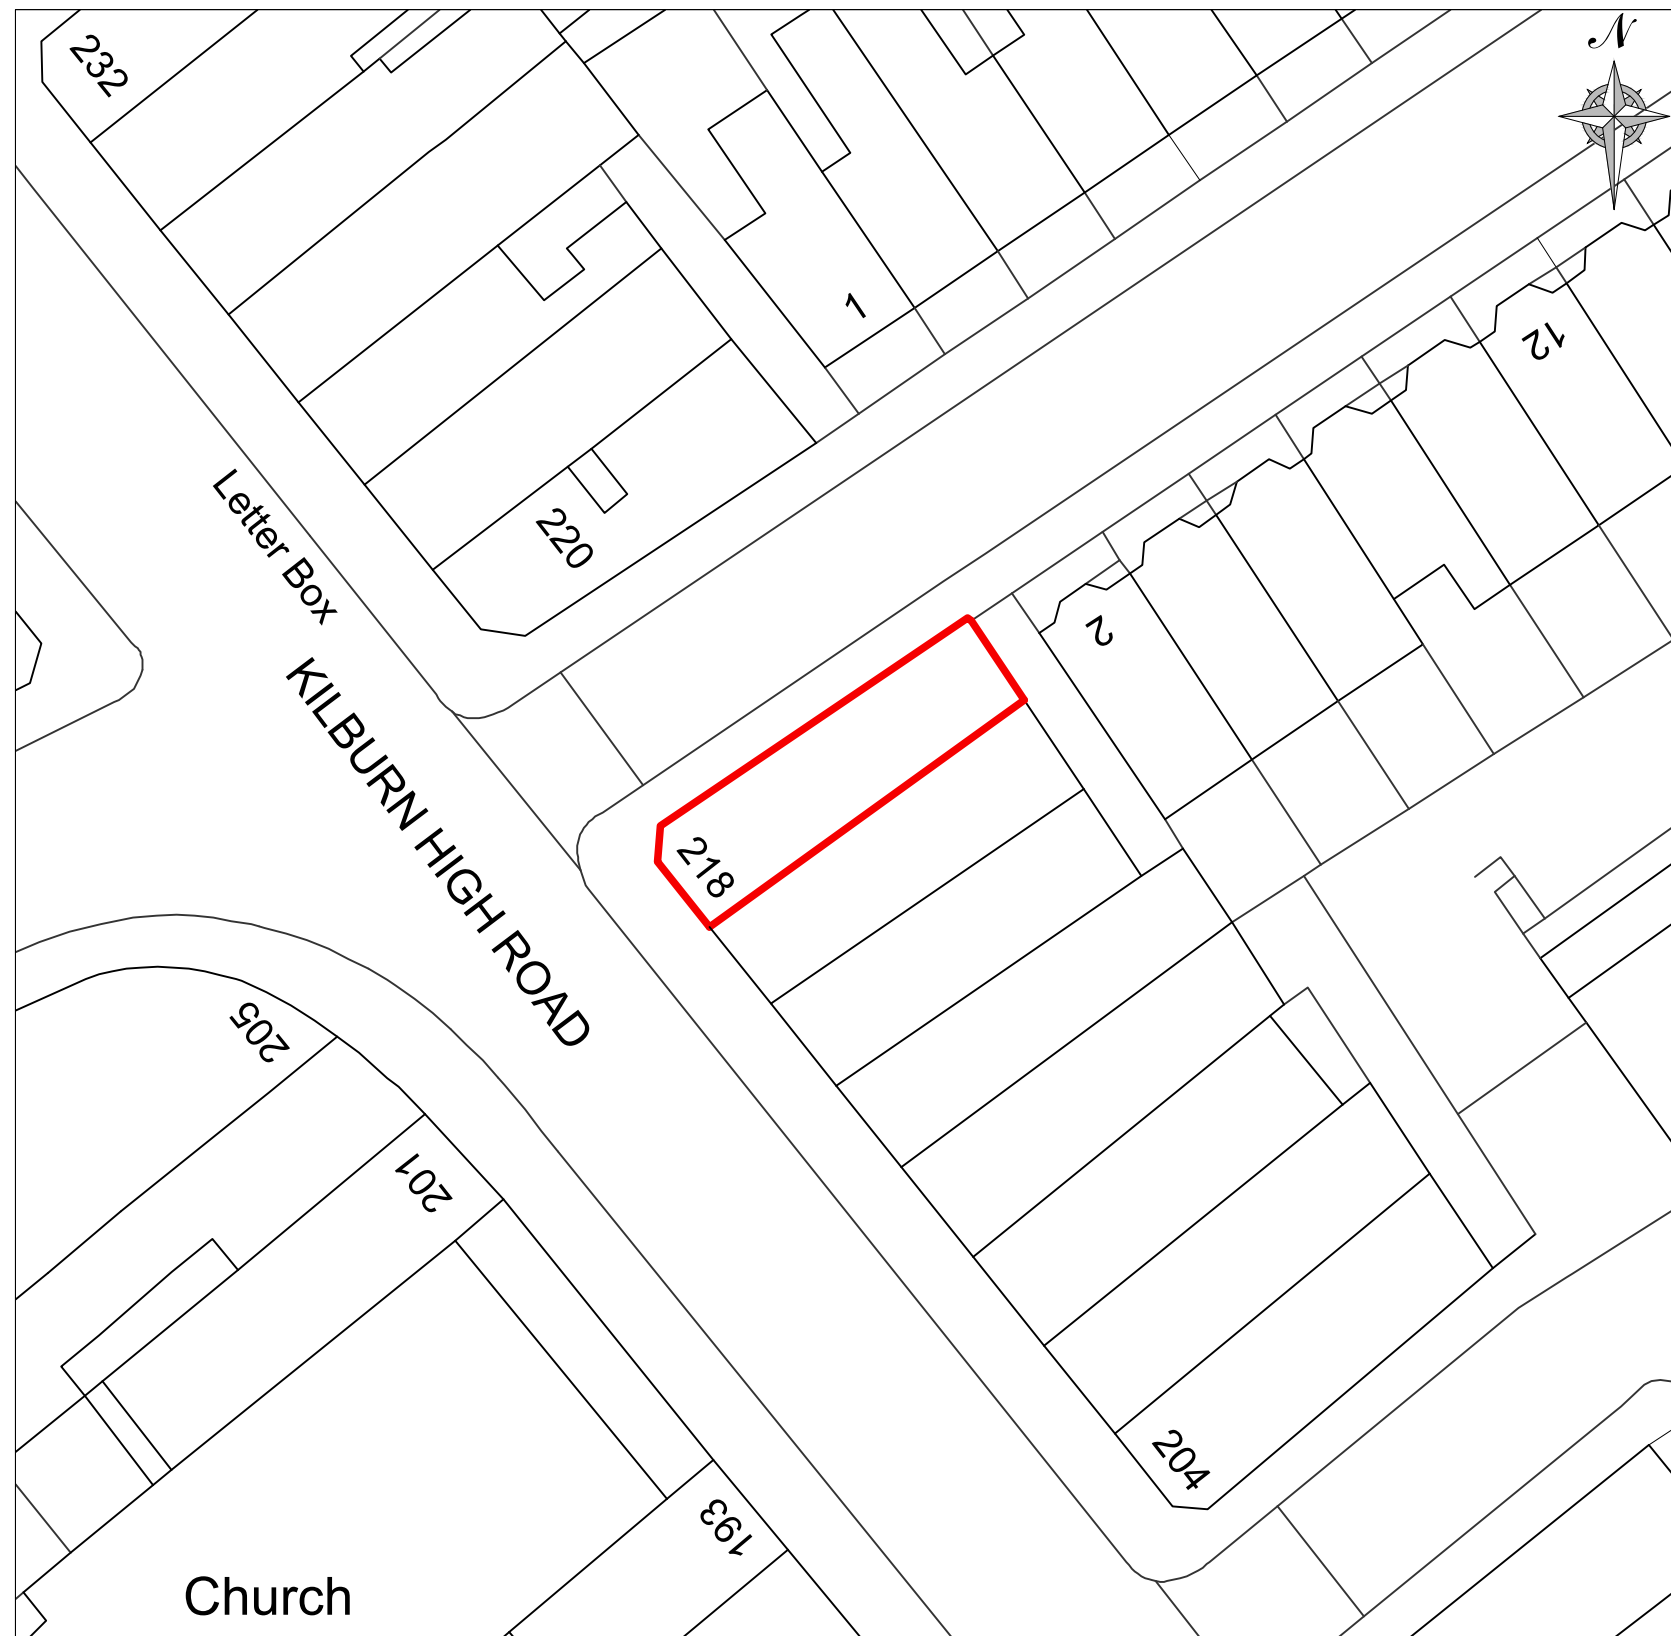

Location Plan - 1:1250

Meters

Block Plan - 1:500

NOTES

REVISIONS

- Initial layout

AMIGOS
KILBURN

LOCATION PLAN
AND BLOCK
PLAN

STORE PLANNER	SG	AGENCY	RDS
FIRST ISSUED	-	SCALE	AS SHOWN
DRAWING NUMBER	0000	REVISION	-