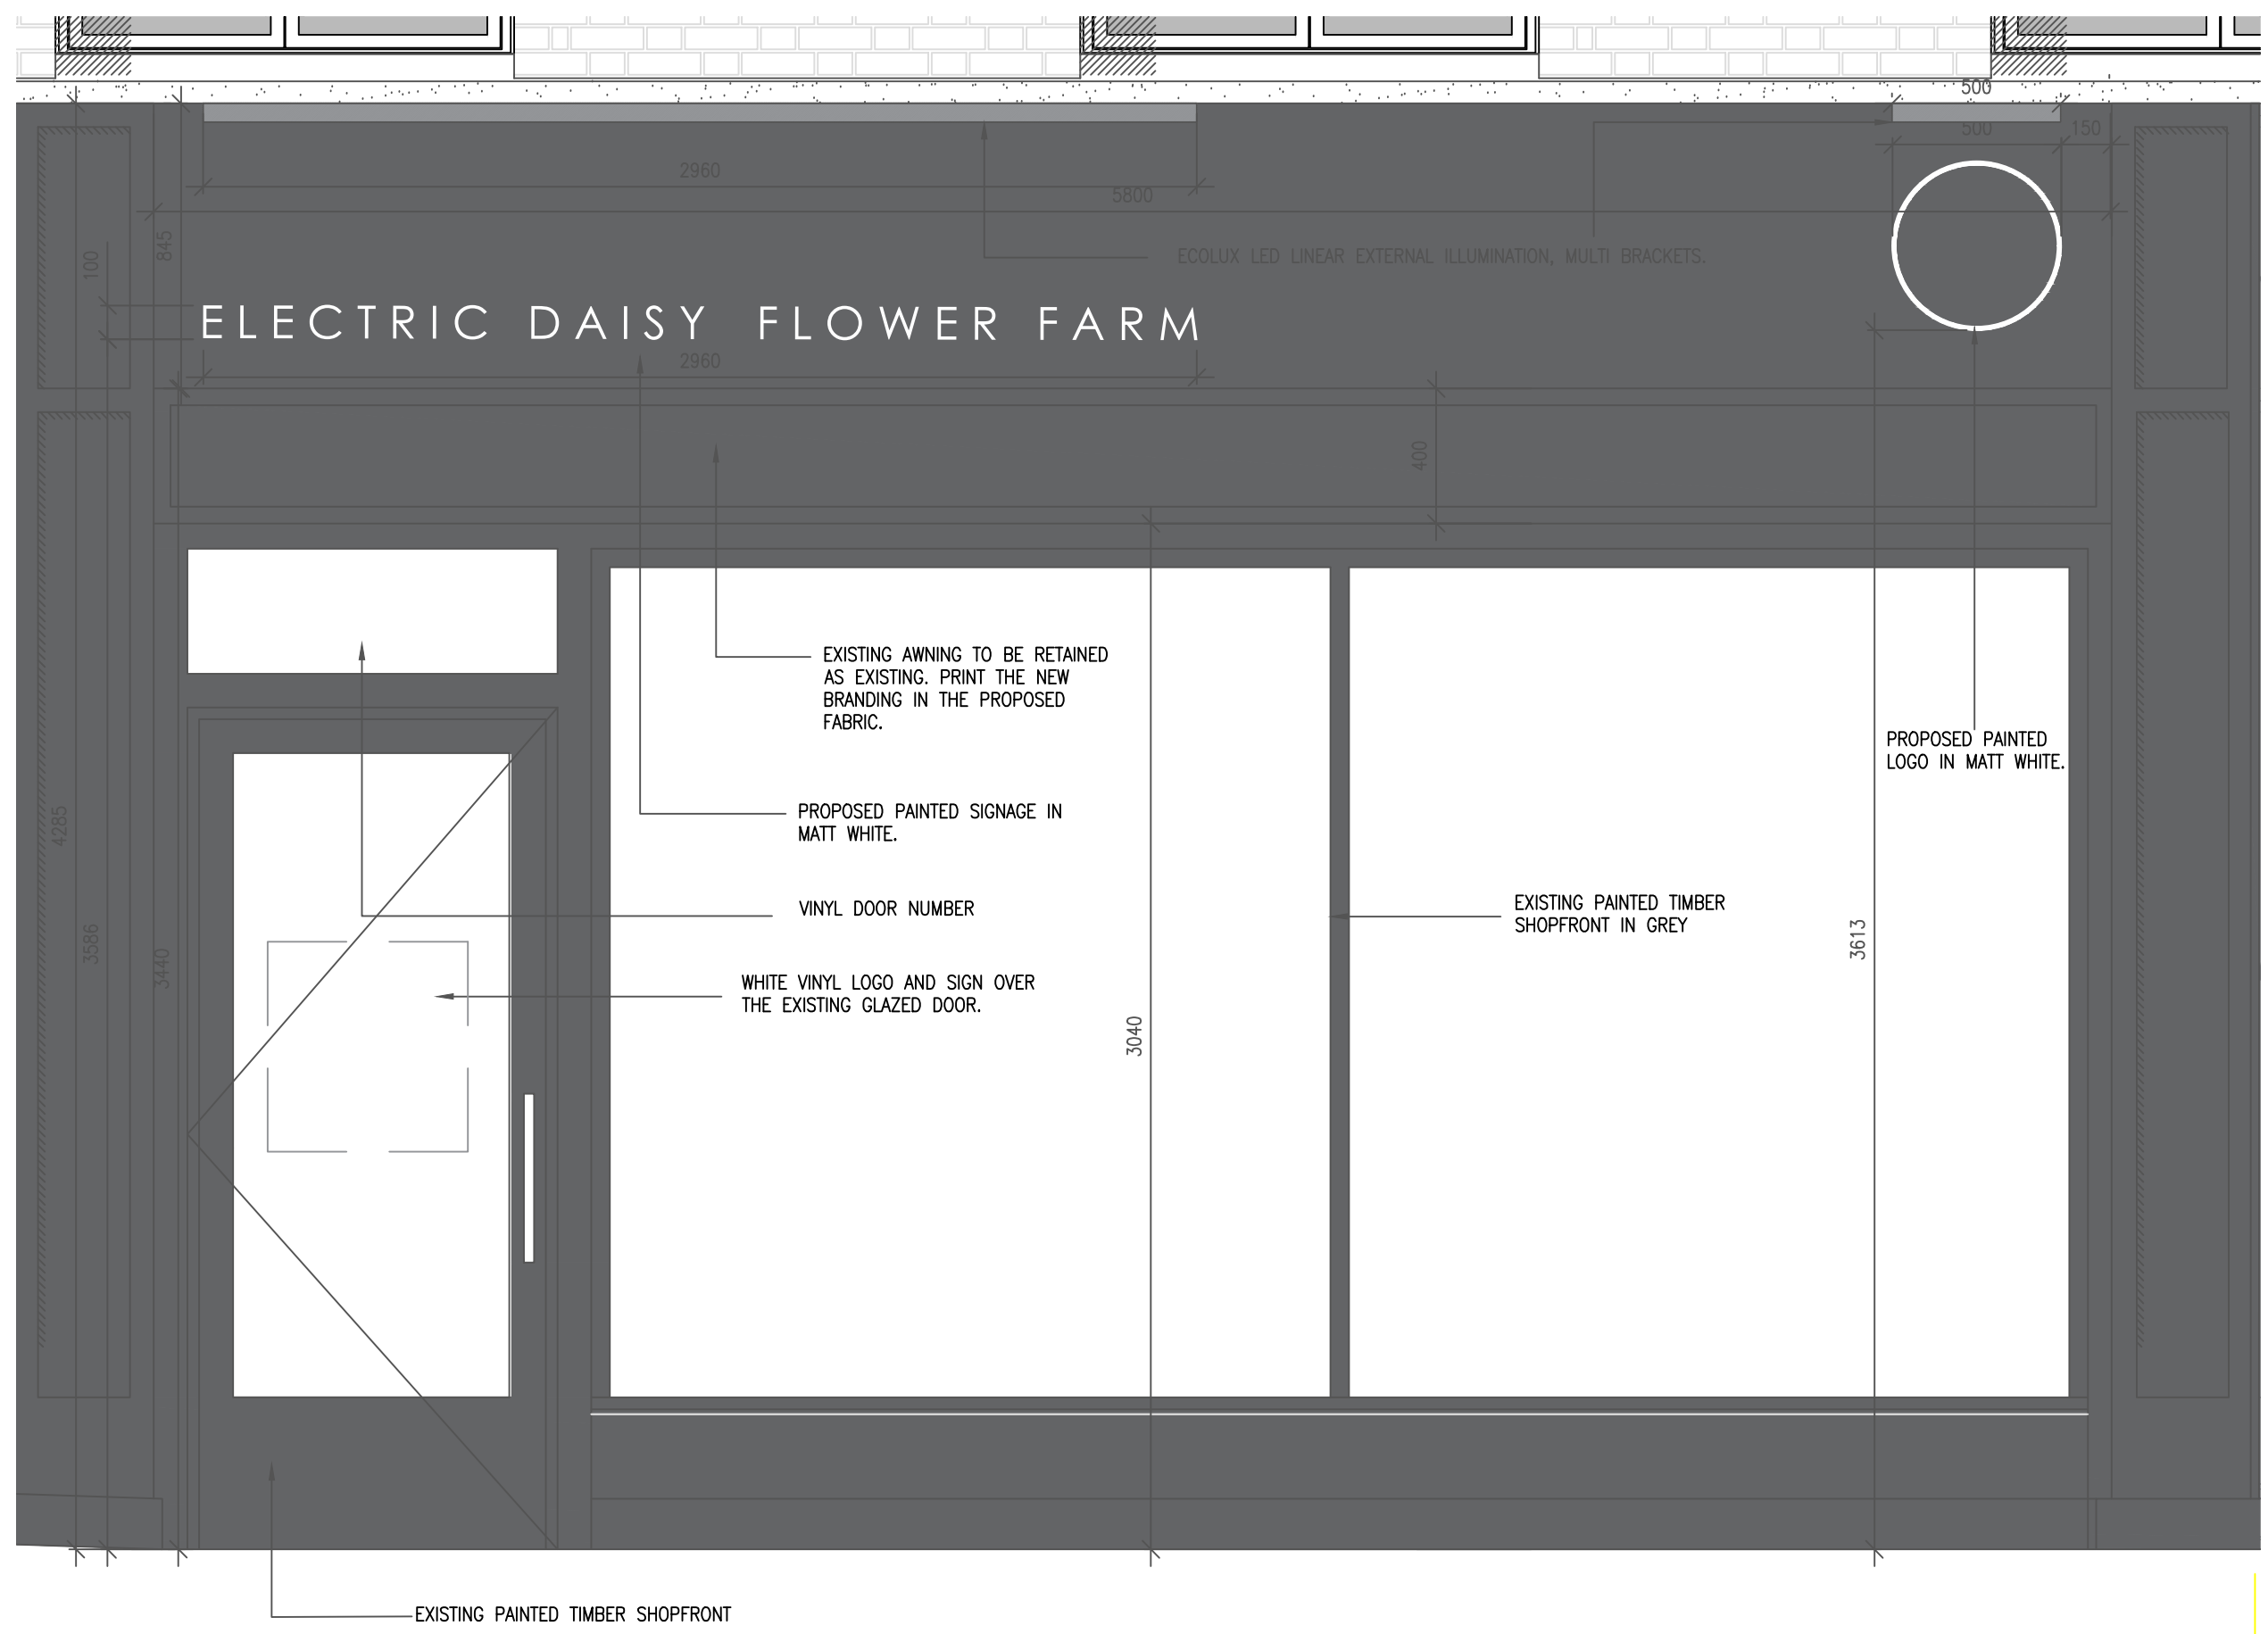

DO NOT SCALE FROM THIS DRAWING.
(DRAWING MAY BE SCALED FOR LOCAL AUTHORITY & PLANNING PURPOSES ONLY)
ALL DIMENSIONS TO BE CHECKED ON SITE.
COPYRIGHT PROTECTED.

Scale 1:20

REV	DATE	DESCRIPTION	DRAWN	CHECKED
01	23.10.19	APPROVAL ISSUE	AM	
00	29.03.19	APPROVAL ISSUE	AM	

ELECTRIC DAISY FLOWER FARM
UNIT 3
SWAINS LANE, HAMPSTEAD
LONDON N6 6QX

PROJECT
ELECTRIC DAISY FLOWER FARM

DRAWING
PROPOSED SHOPFRONT

PROJECT No
19-001

DRAWING No
160

SCALE
1:50@A3

DATE
12.03.19

DRAWN BY
AM

CHECKED BY

STATUS

REV
01

1 PROPOSED SHOPFRONT
SCALE 1:20 PROPOSED