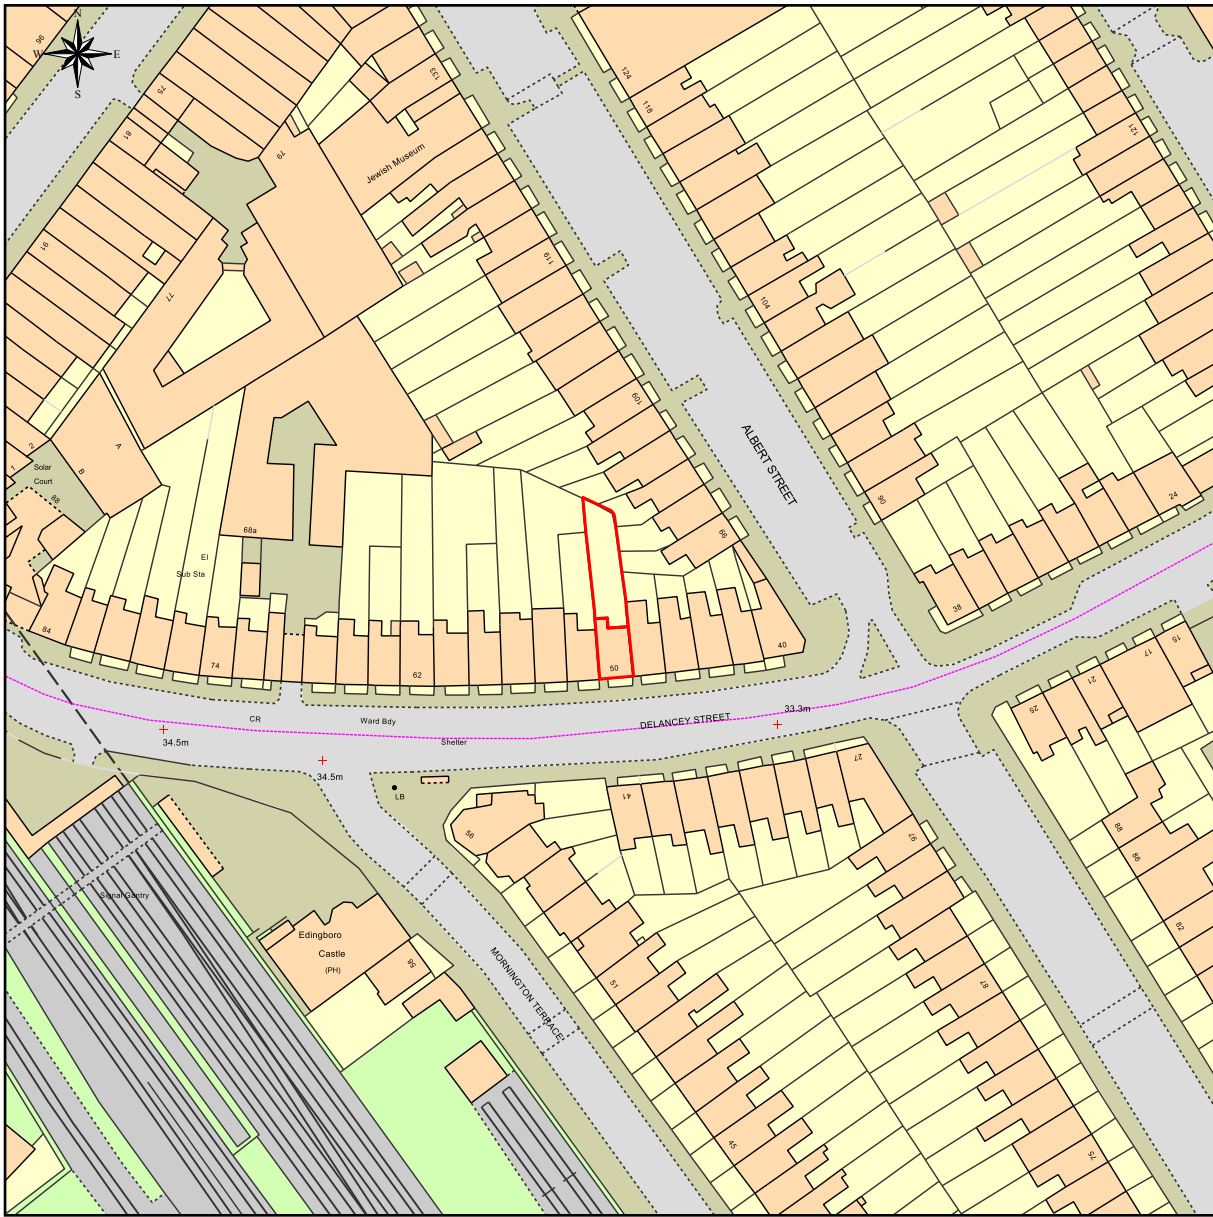

50b Delancey Street, London, N1 7RY

This Plan includes the following Licensed Data: OS MasterMap Colour PDF Location Plan by the Ordnance Survey National Geographic Database and incorporating surveyed revision available at the date of production. Reproduction in whole or in part is prohibited without the prior permission of Ordnance Survey. The representation of a road, track or path is no evidence of a right of way. The representation of features, as lines is no evidence of a property boundary. © Crown copyright and database rights, 2018. Ordnance Survey 0100031673

0m 20m 40m 60m 80m 100m

Scale: 1:1250, paper size: A4

plans ahead by emapsite™