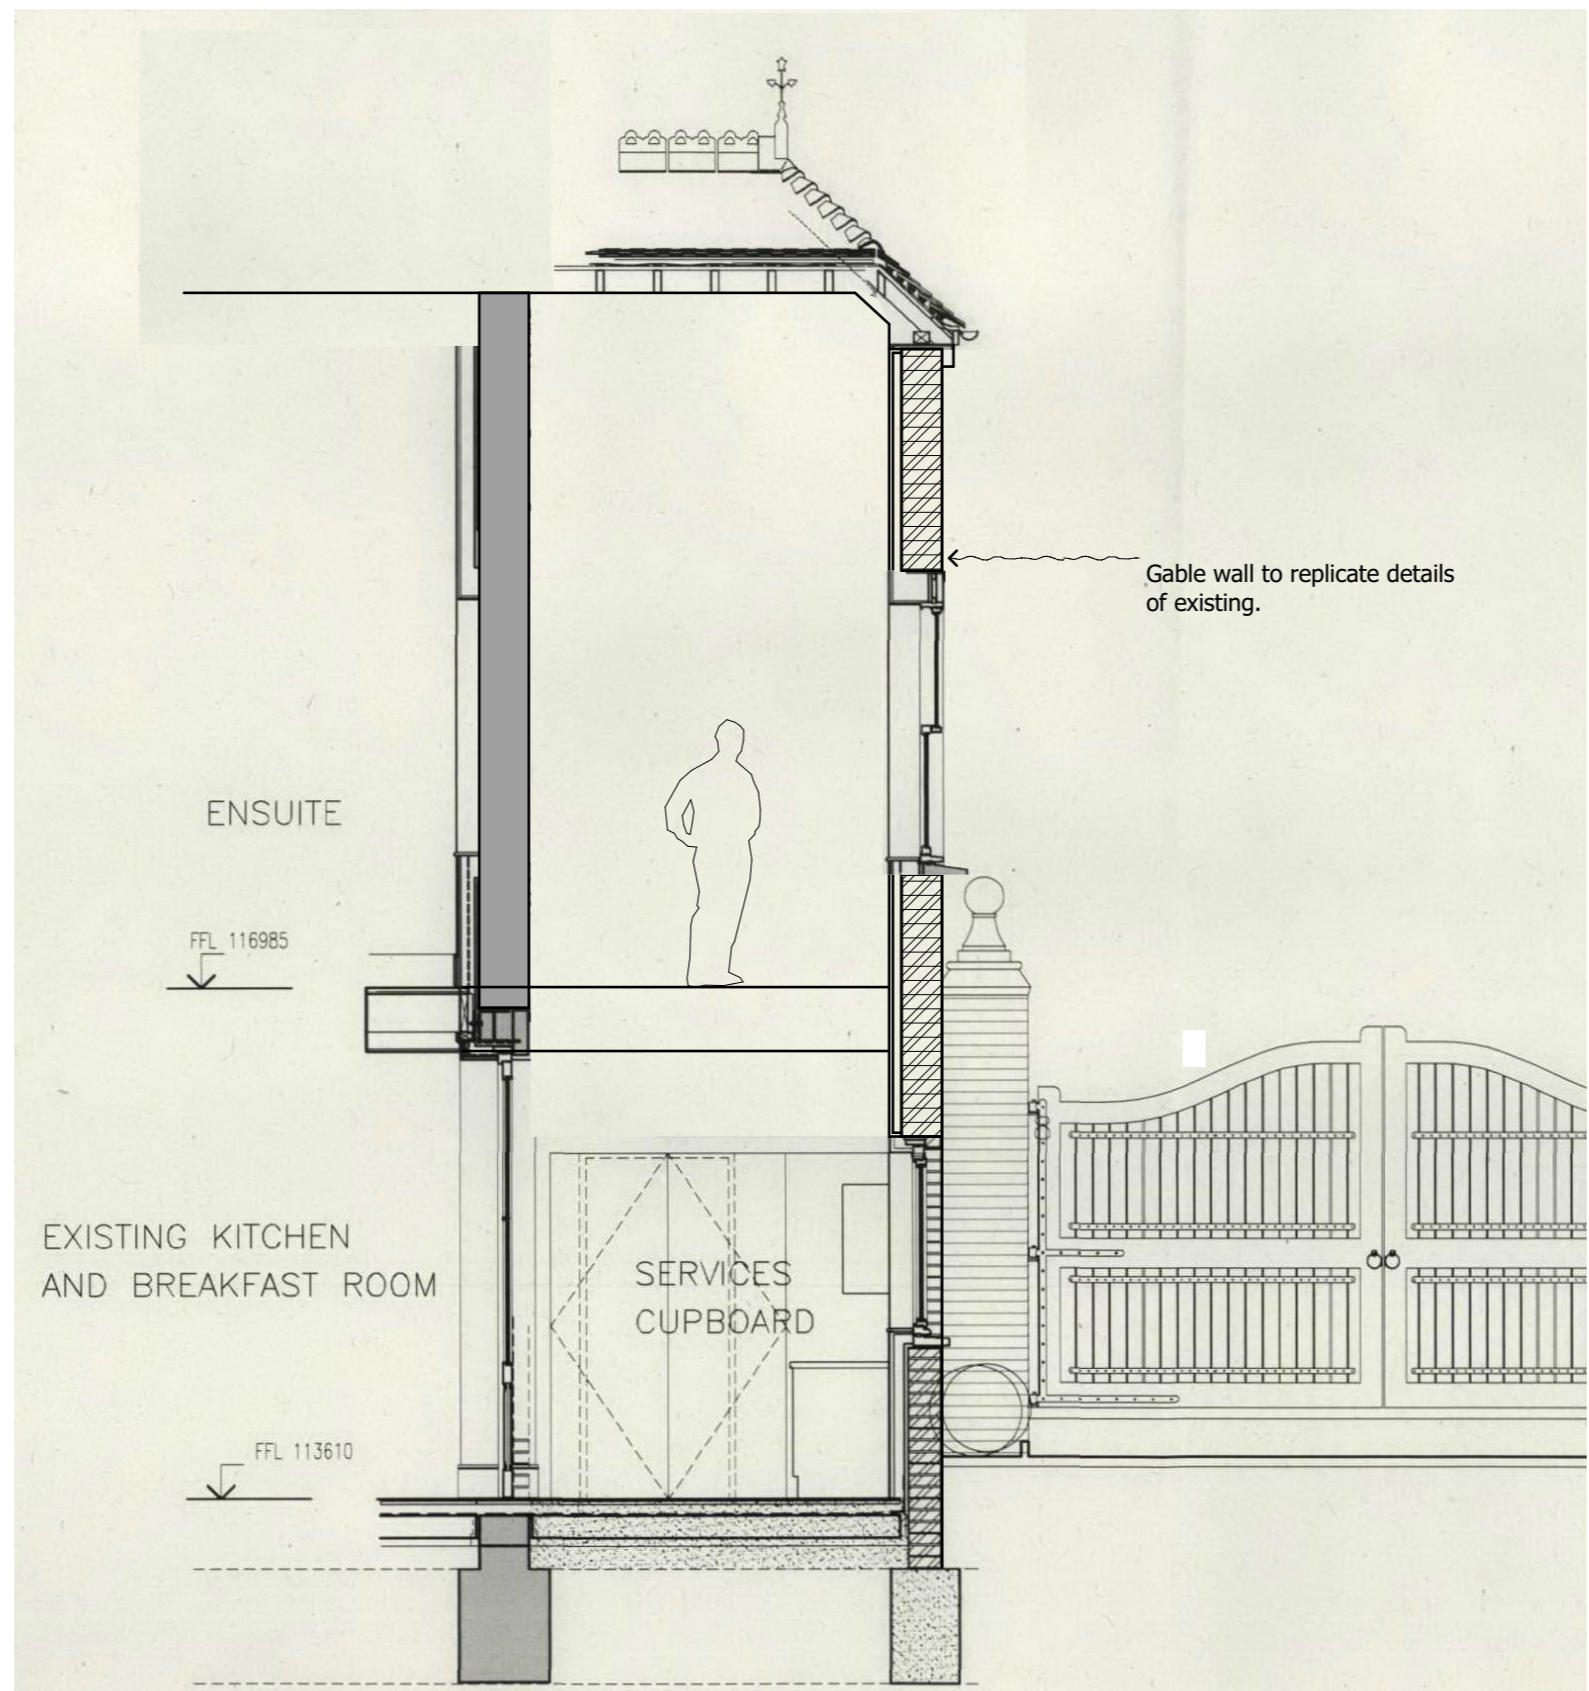

Figured dimensions only are to be taken from this drawing. All dimensions are to be checked on site before any work is put in hand. If in doubt, ask.

Legends & Notes:

Rev	Date	Descriptor	Athr.
PL01	15.01.2020	Planning Application Submission	SR

shh
Architecture & Interior Design

RIBA MEMBER

1 Vencourt Place, Ravenscourt Park
Hammersmith, London W6 9NU
Phone +44 (0) 20 8600 4171 Email info@shh.co.uk
shh.co.uk

Project:
Coach House
Hampstead Lane
London N6 4RU

Client:
Private Client

Drawing Title:
Planning Submission

Section Proposed

(Project number)\DWG number_Revision
(917) 012_PL01