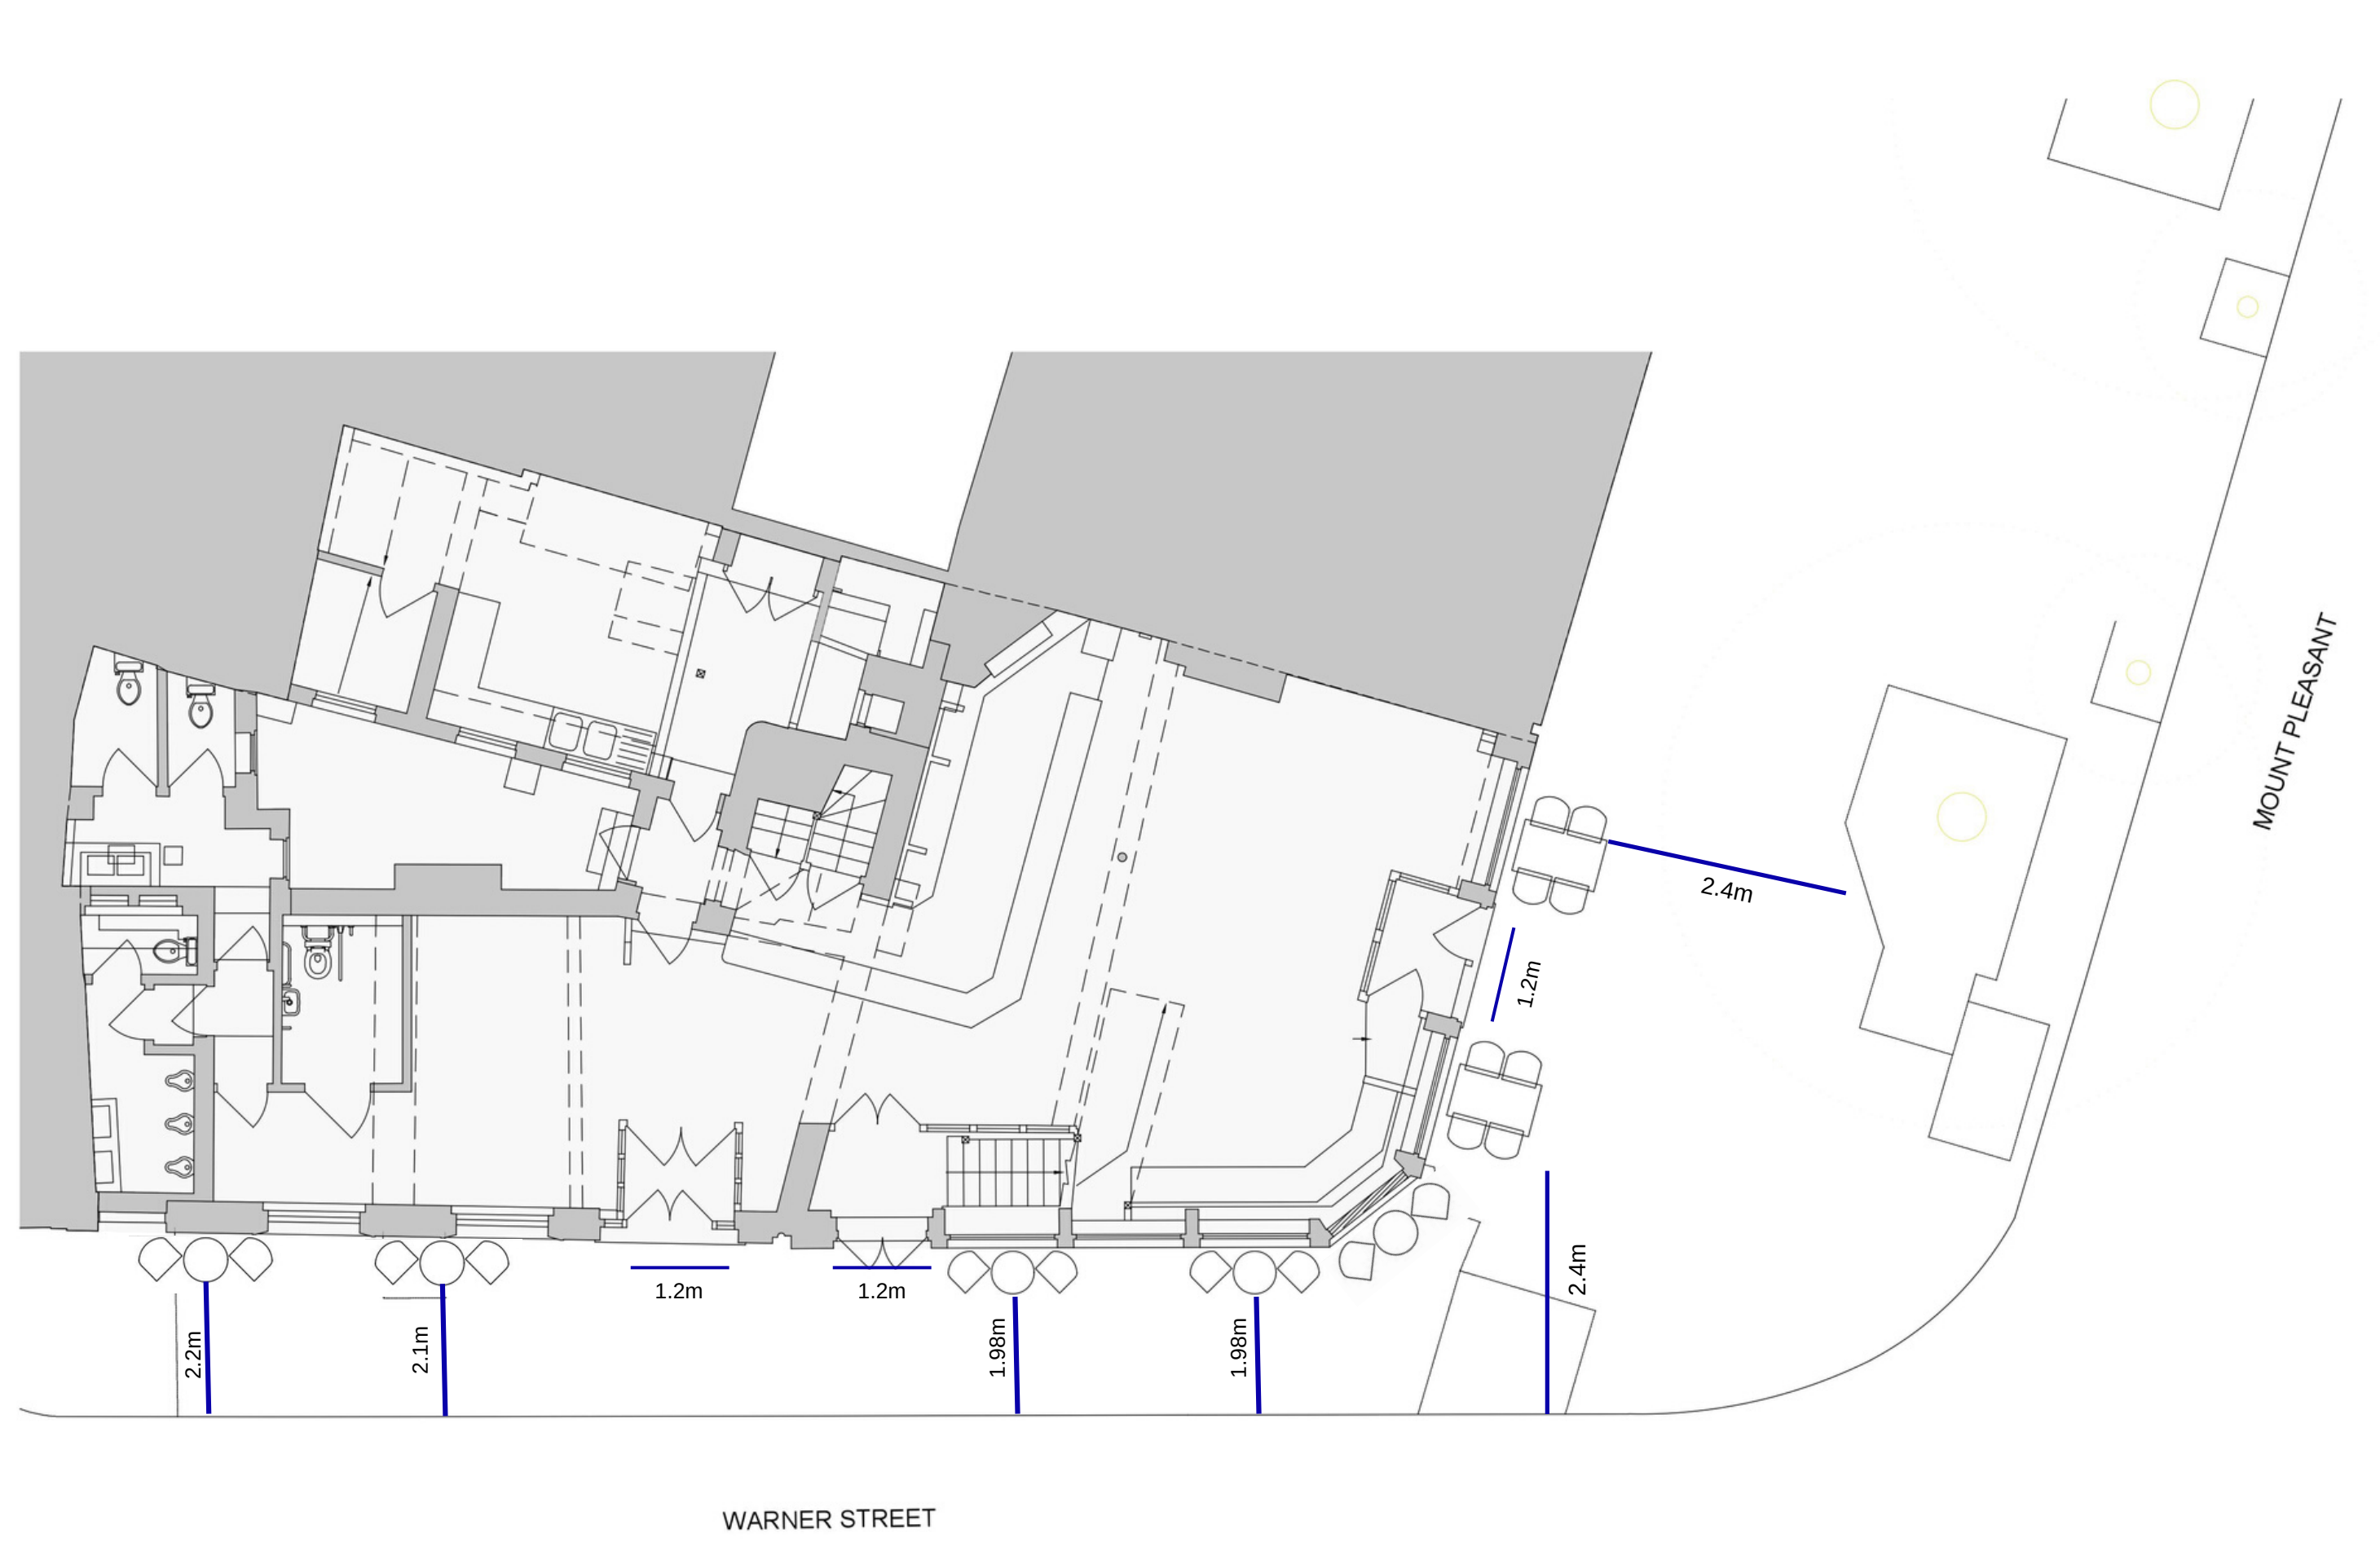

18003

The Apple Tree Public House

KEY

POSEUR TABLE
(seats 2)

MOVABLE TABLES &
CHAIRS