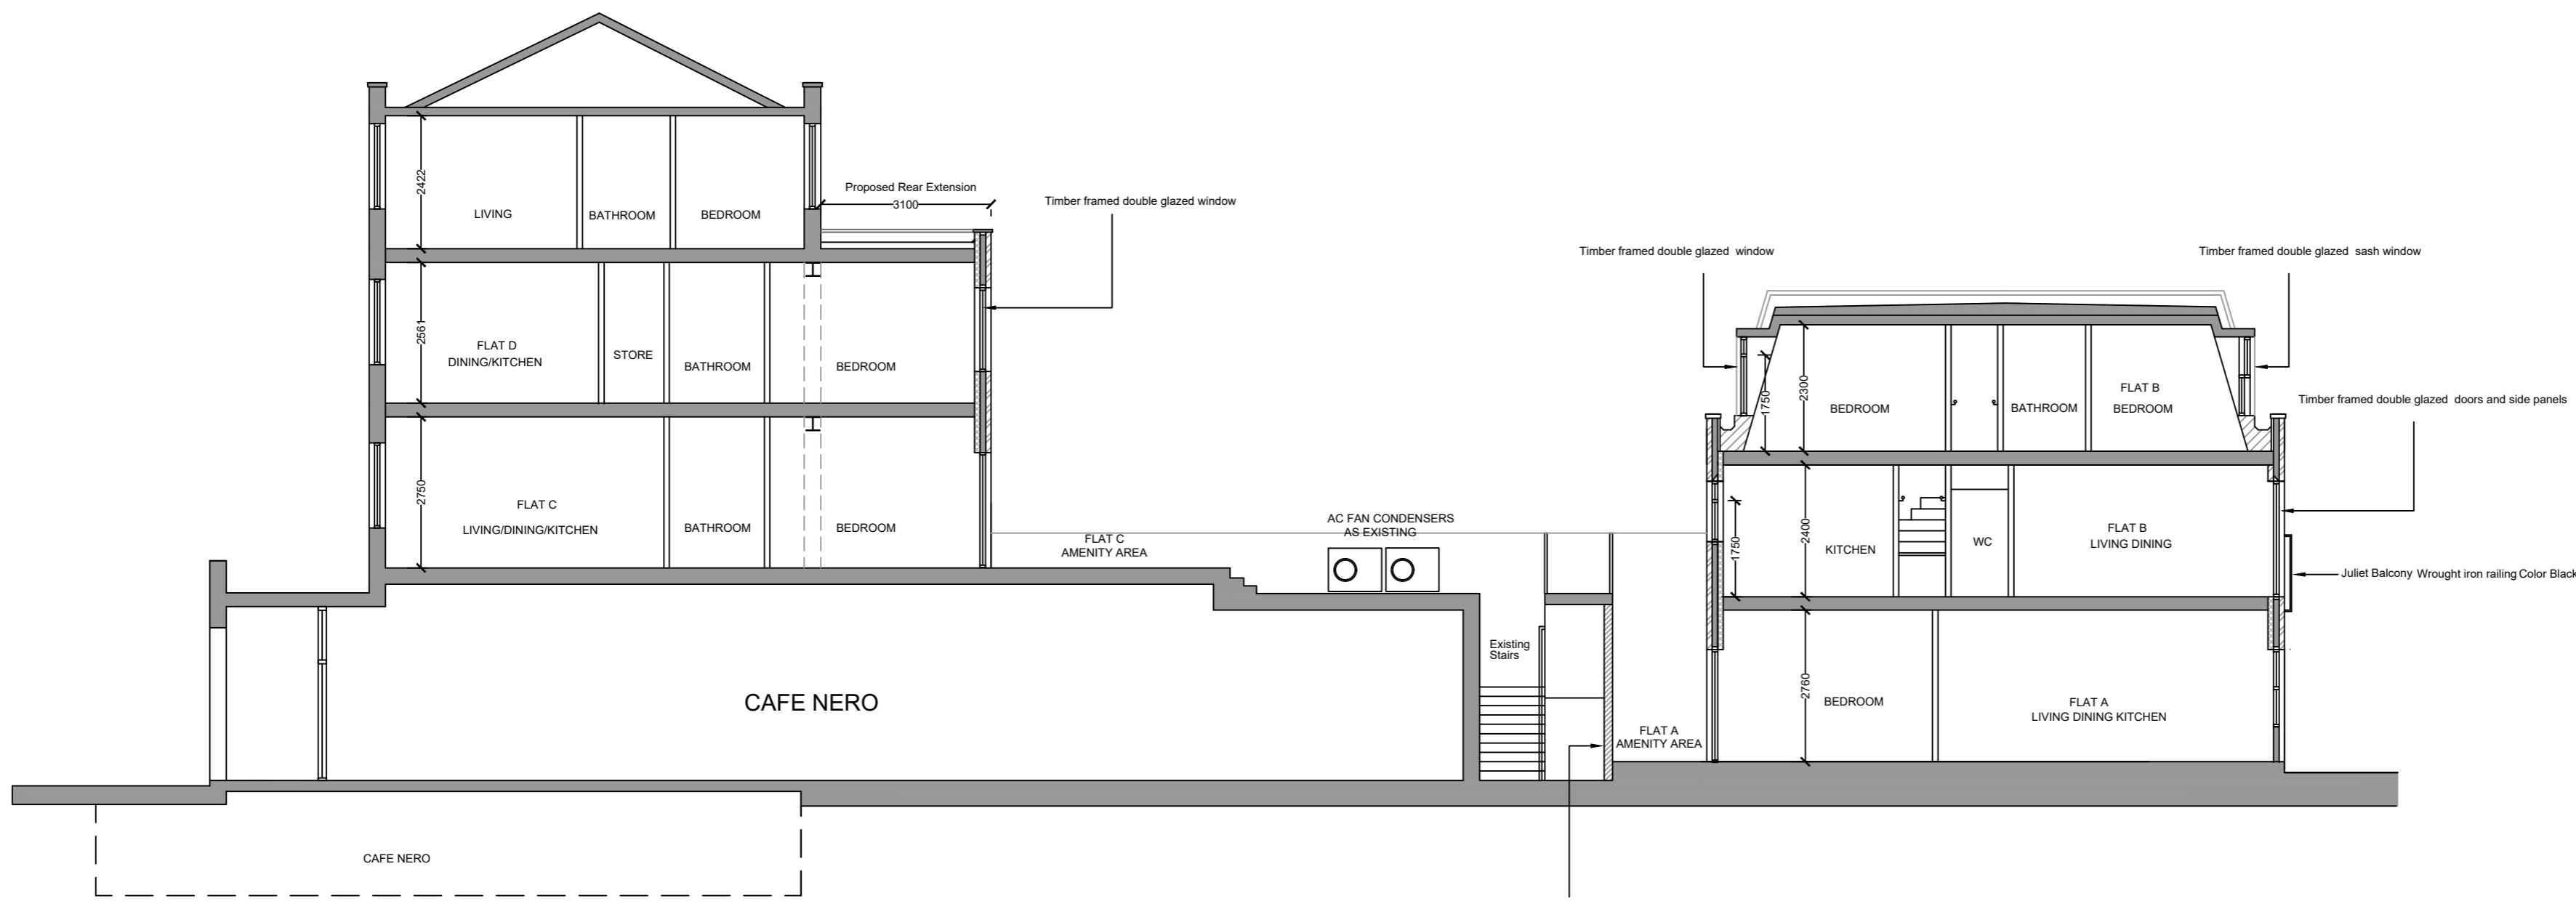

PROPOSED SECTION BB

PLANNING

Rev	Description	Date

Archaize Ltd

140 Kemp House, City Road, London, EC1V 2NX
Phone: 07728360574 Email: archaizeltd@gmail.com

Address:
335 KENTISH TOWN ROAD
20 YORK MEWS
LONDON
NW5 2TJ

Drawing Title:
EXISTING AND PROPOSED SECTIONS

Scale: 1:100@A2	Drawing No.	
Date: MAY 2019	1086-415	A