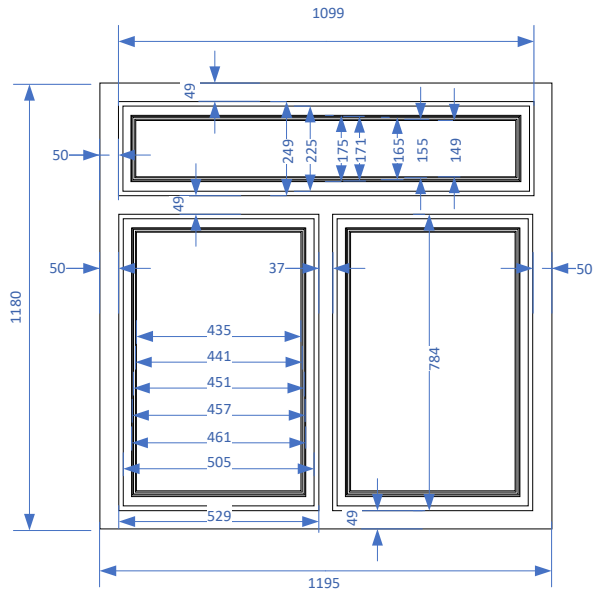

### Inside Bedroom

### Section

### External (rear back)

Window drawings with dimensions

Scale: 1:20

Dimension units is mm