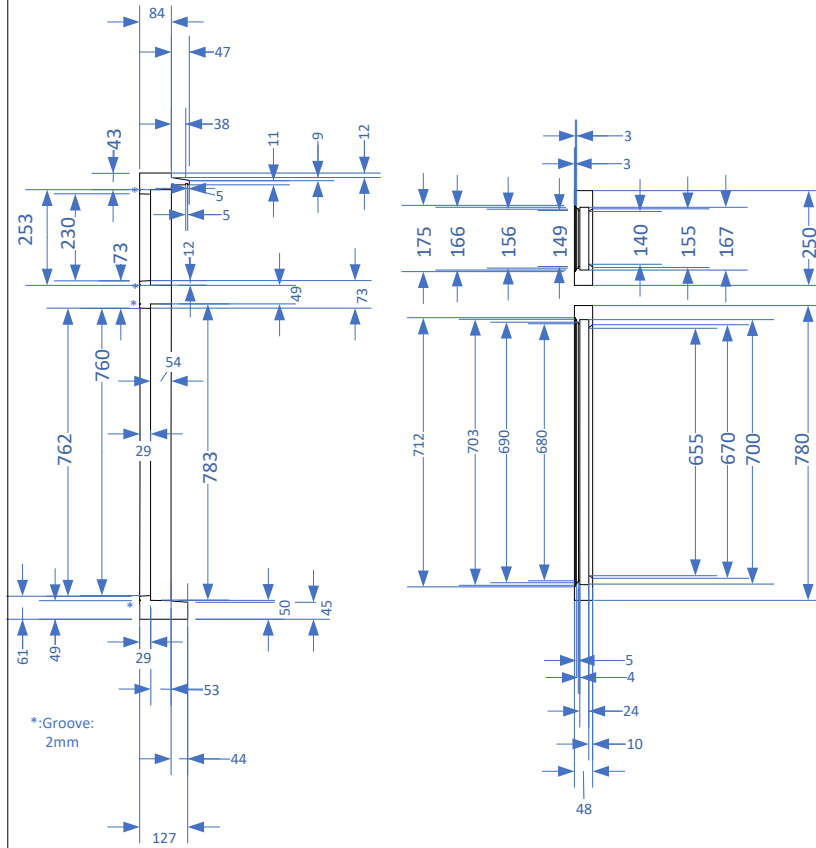

### Inside Bedroom

### Section

### External (rear back)

Window drawings with dimensions

Scale: 1:20

Dimension units is mm