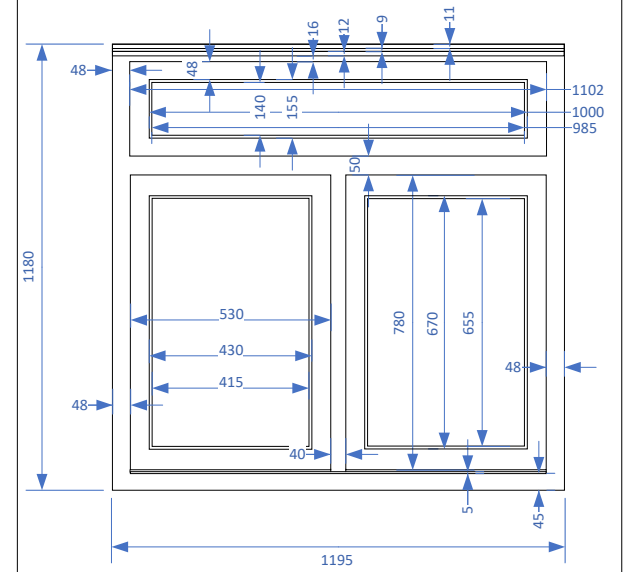

### Inside Bedroom

### Section

### External (rear back)

Window drawings with dimensions

Scale: 1:20

Dimension units is mm