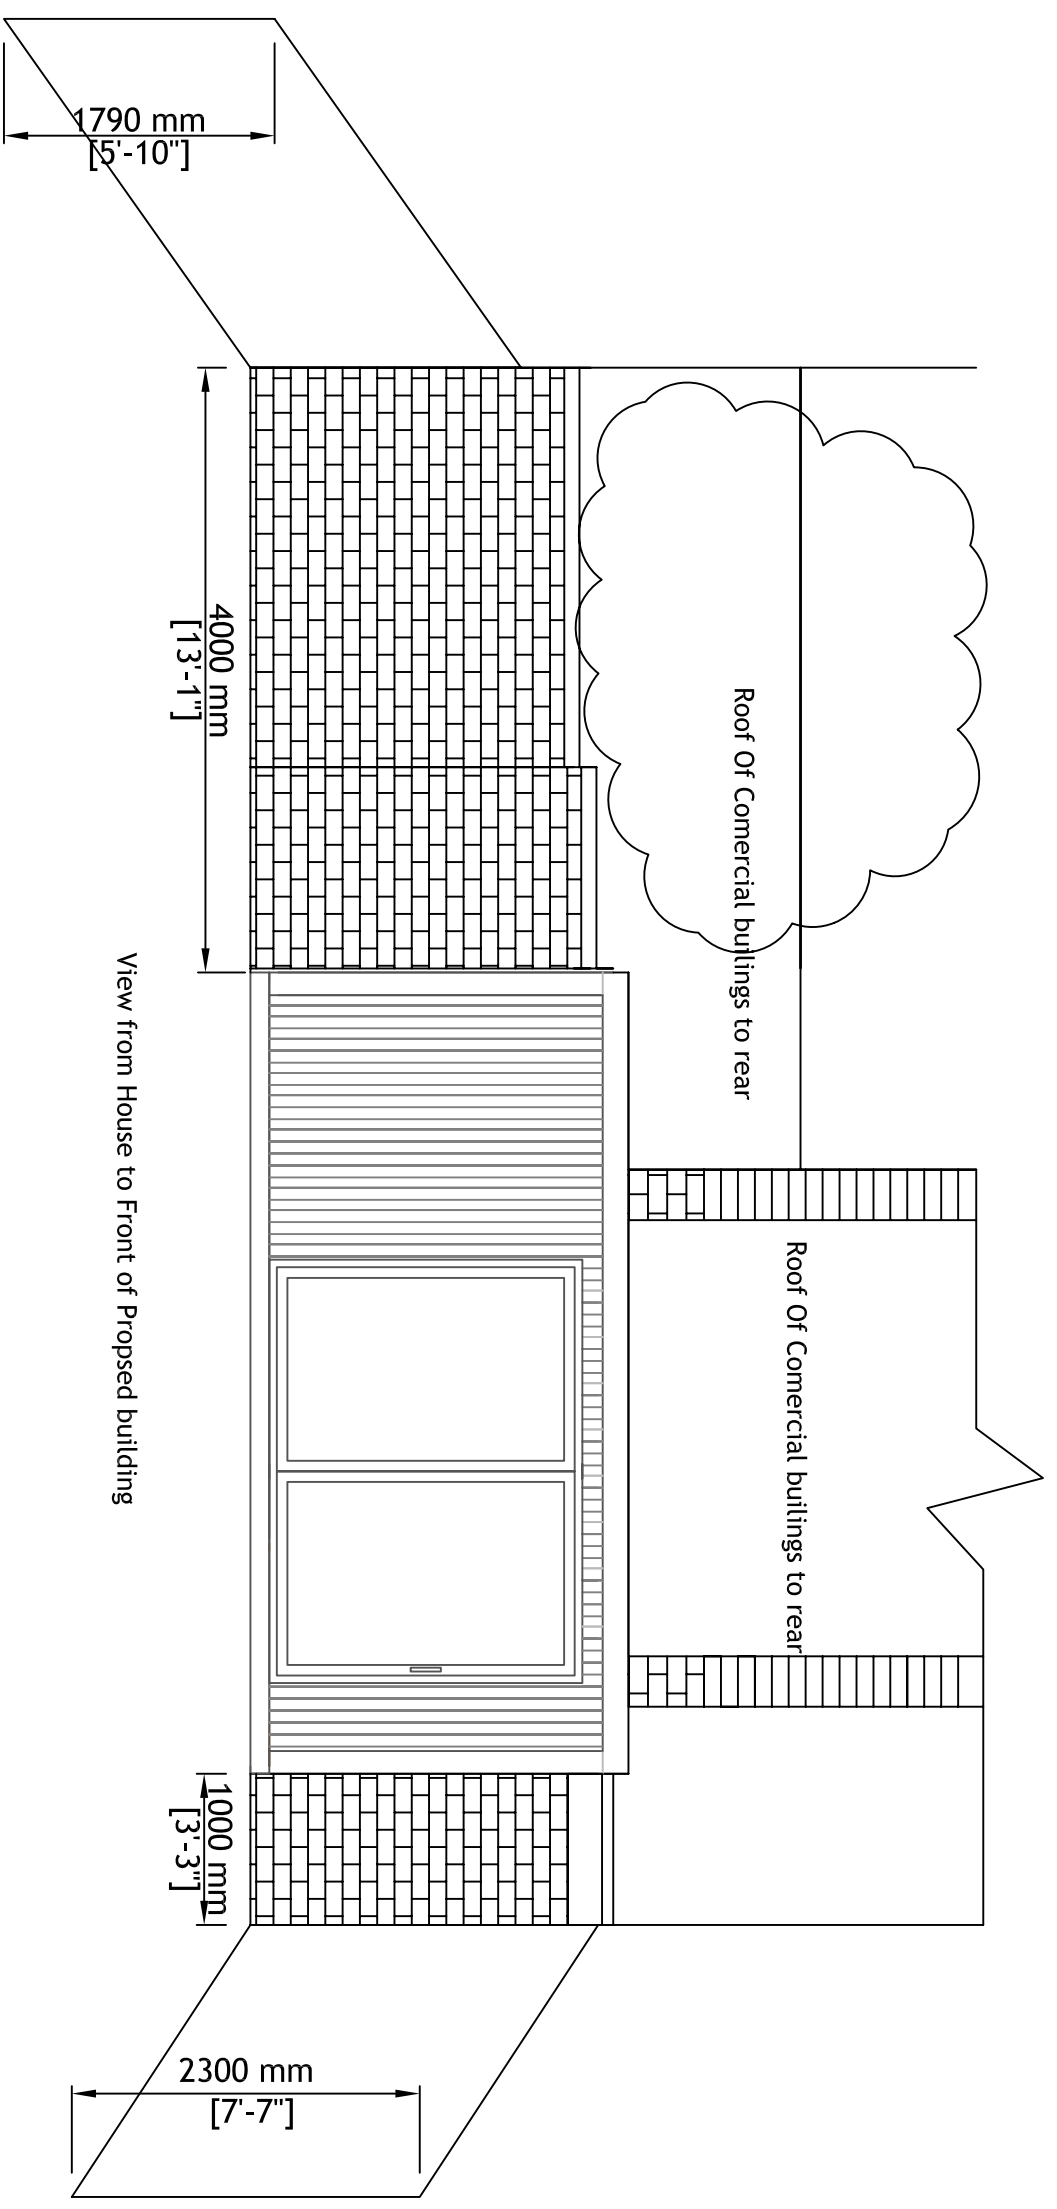

RevNo	Revision note	Date	Signature	Checked

Elevations For Proposed Garden Building

Mr Leech
 10 Lymington Road London
 London
 NW6 1HY

Itemref	Quantity	Title/Name, designation, material, dimension etc	Article No./Reference
Designed by C Hodgson		Checked by	Date 13/01/2019
		Approved by - date	Scale 1:100 - A3
		File name Mr Leech	

Green Retreats		Site Elevation	
		SP 2	Edition Sheet 1/1