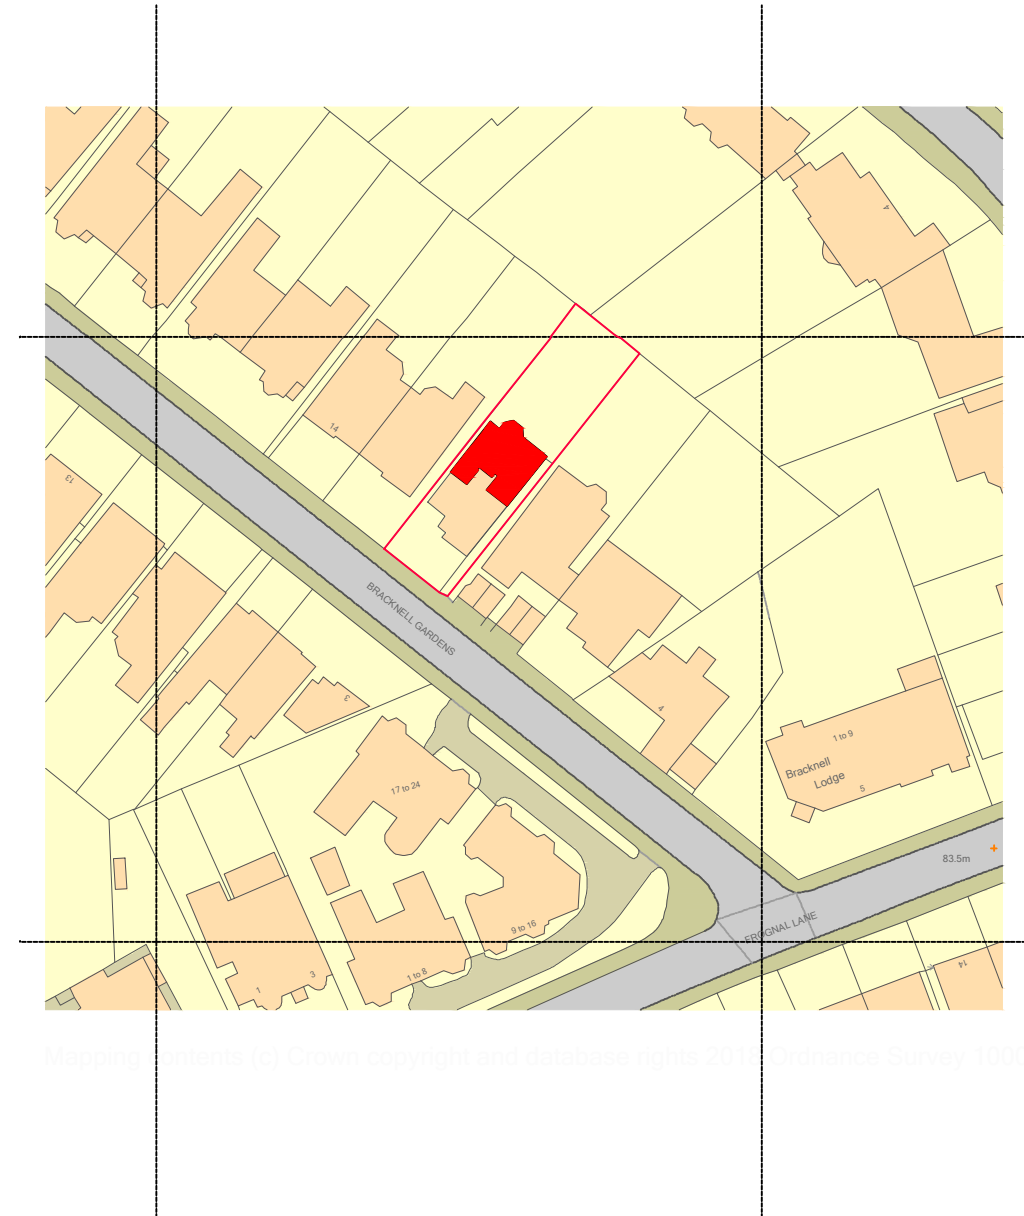

block plan - 1:500

site location plan - 1:1250

rev a. issued for planning

15.10.19

h 2 architecture

12 LADDERSTILE RIDE KINGSTON-UPON-THAMES KT2 7LP t. 020 8974 8731

PROJECT 0359
10a bracknell gardens hampstead london

CLIENT
 nadia raibin

existing (dwg no. 0359_e001)
 site location/block plan

SCALE	DATE	DRAWN	REVISION
1:1250/500@ A3	dec 2019	ph	a