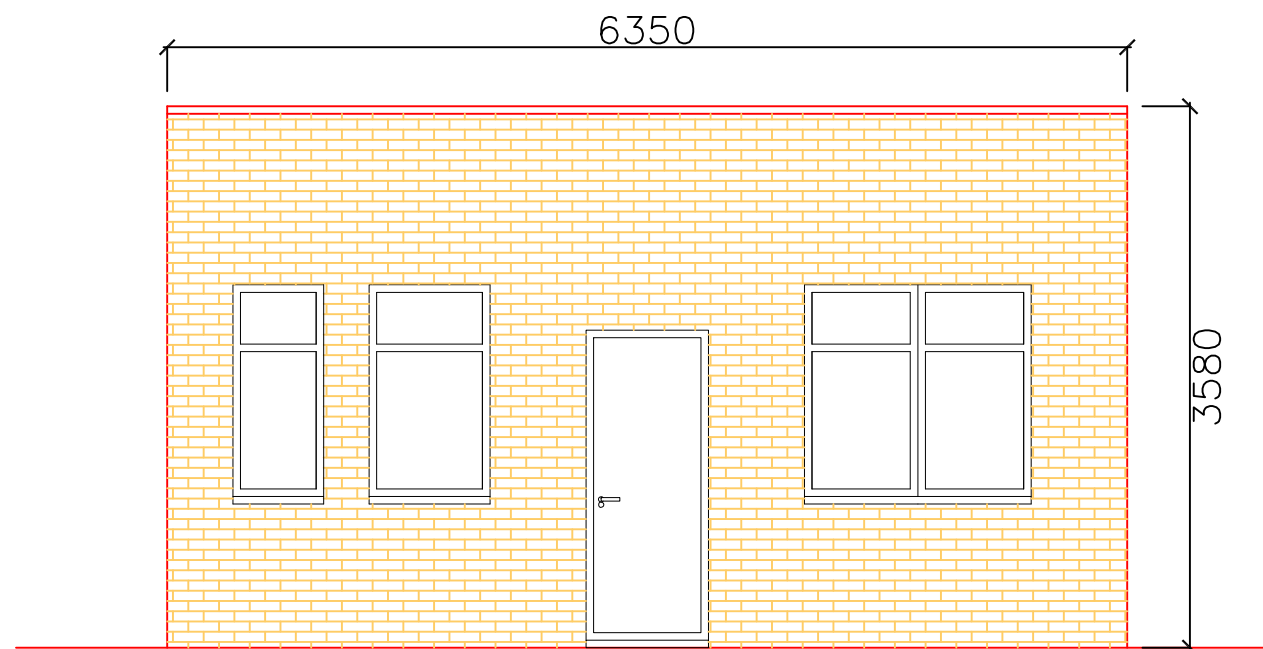

Proposed
Front Elevation

Proposed
Rear Elevation

Proposed
Side Elevation

Rebuilding of Garage
239 Haverstock Hill
London NW3 4PR
Proposed Elevations
13/12/2019 V.1

1:50@A3