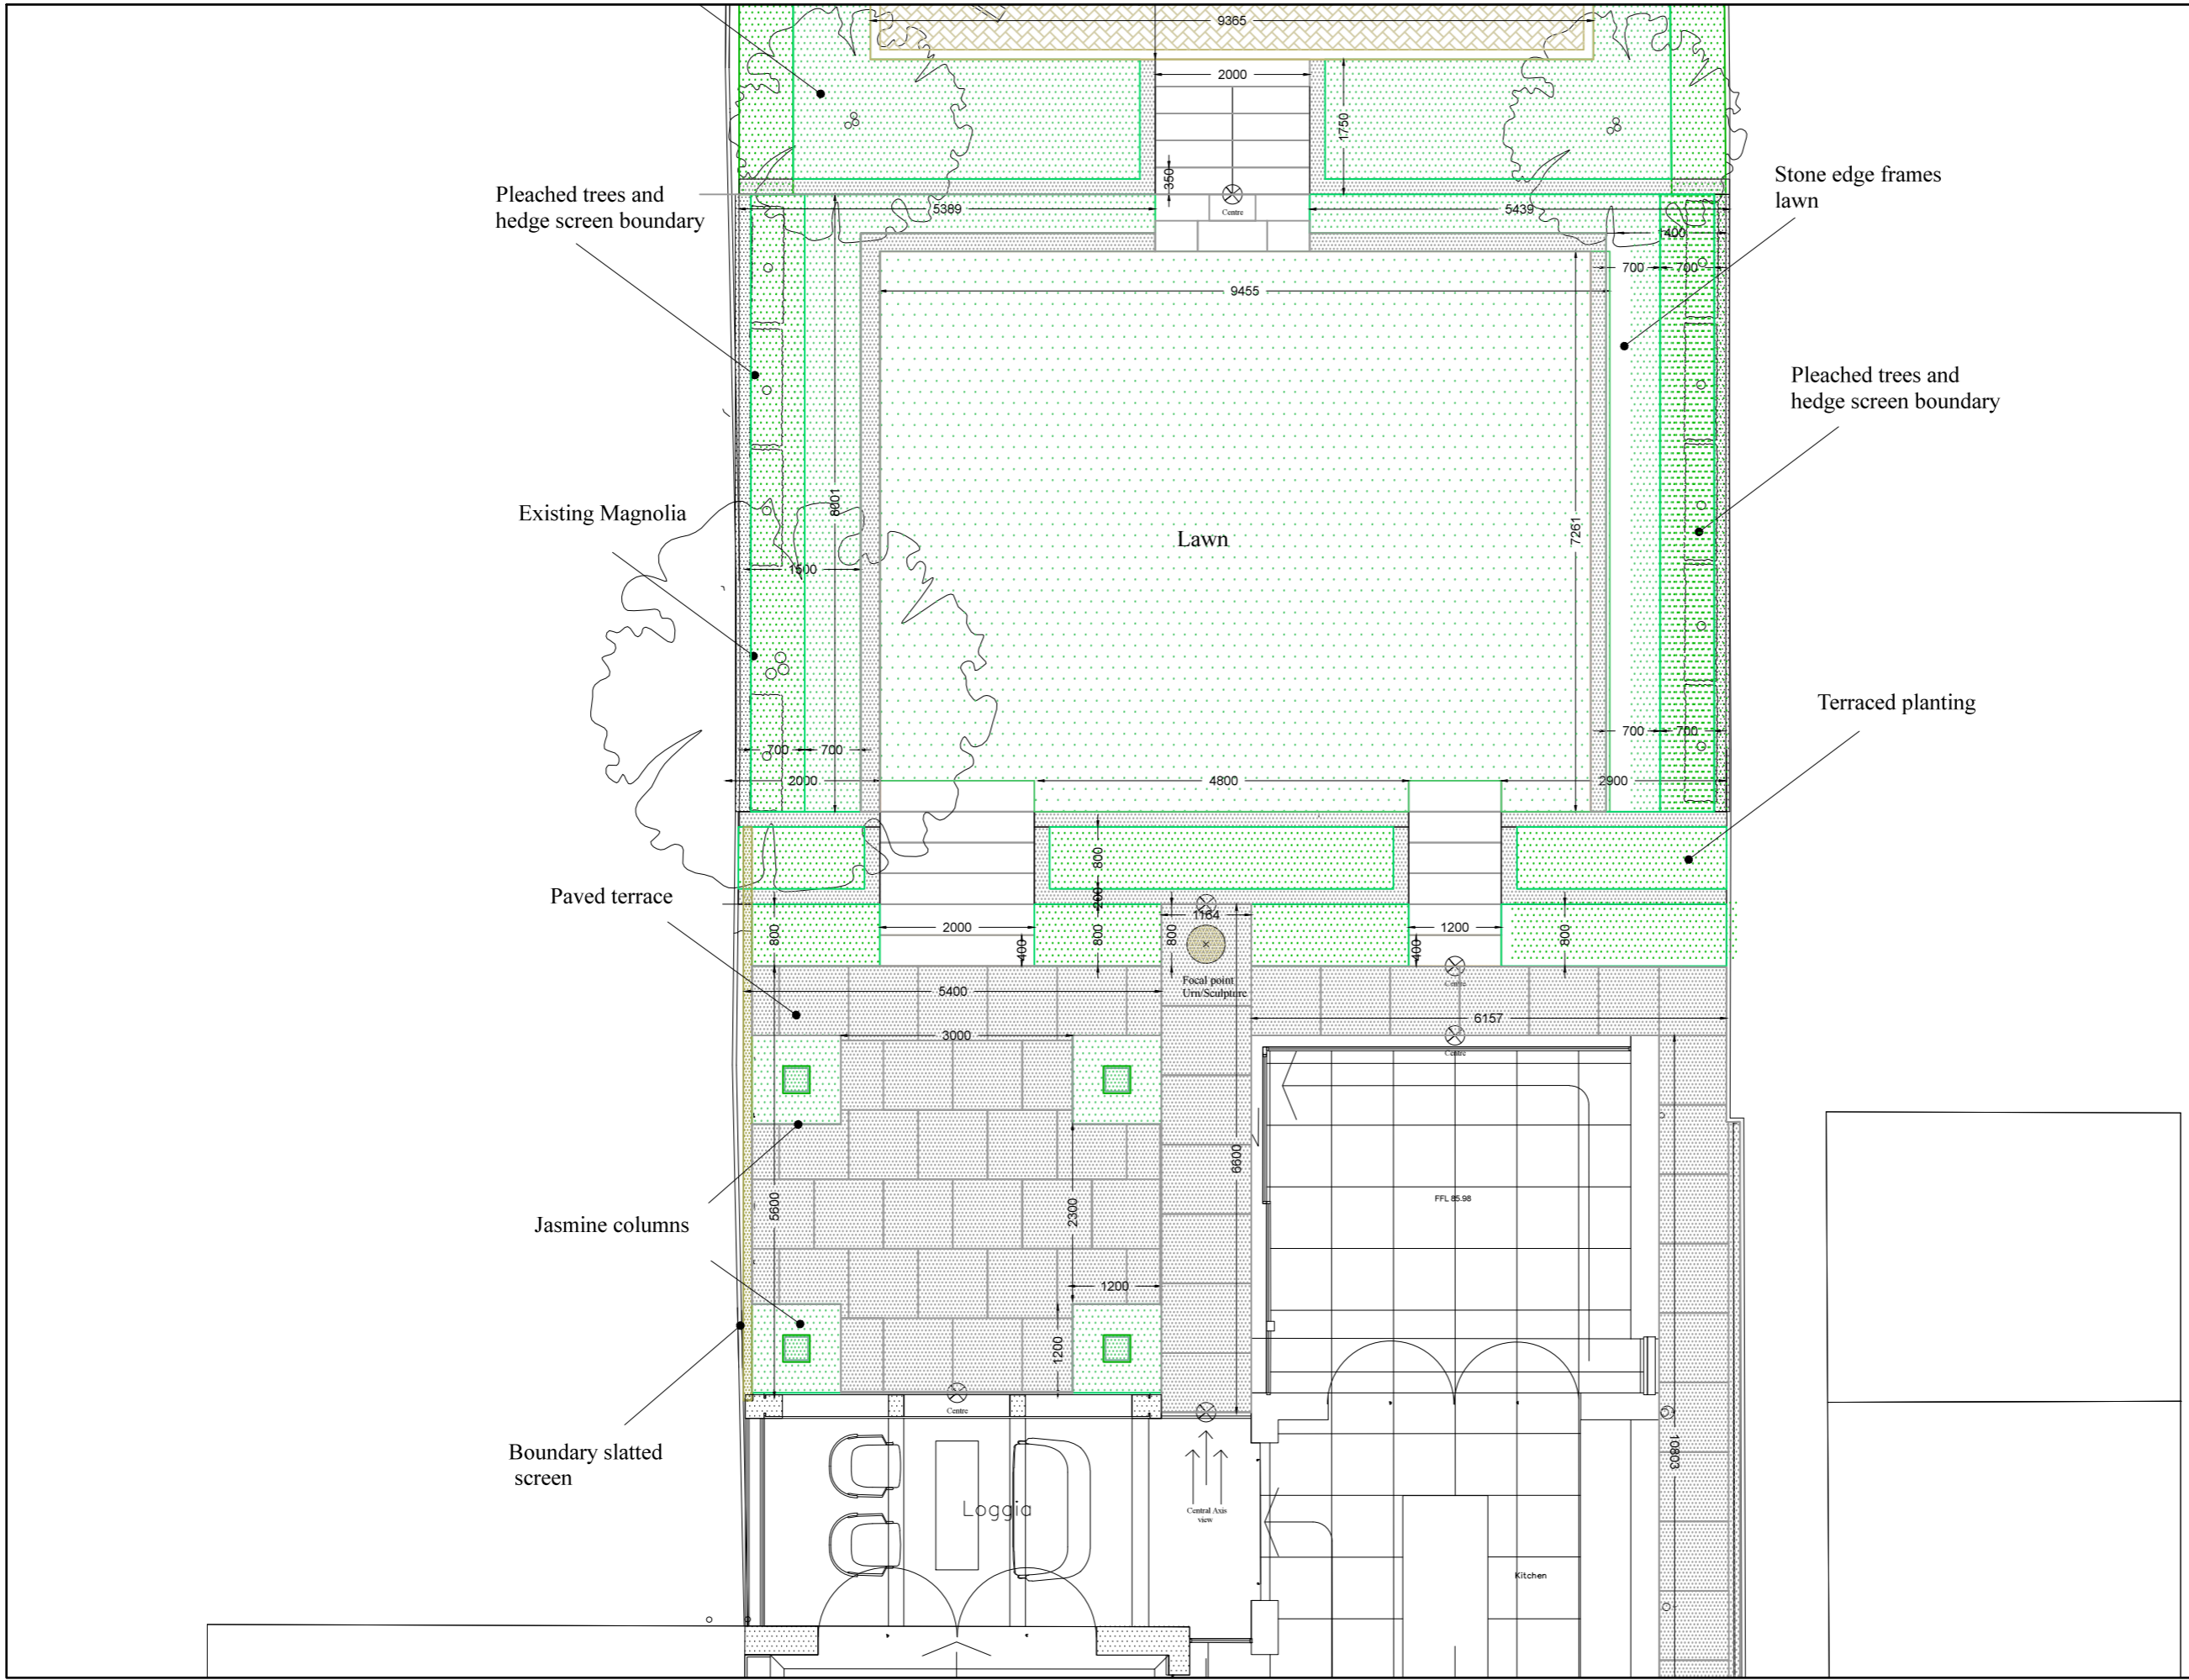

Pleached trees and hedge screen boundary

Existing Magnolia

Paved terrace

Jasmine columns

Boundary slatted screen

Stone edge frames lawn

Pleached trees and hedge screen boundary

Terraced planting

JAMES HOLDERNESS
 LANDSCAPE DESIGN
 26 BARTLE ROAD
 LONDON
 W11 1RF
 (+44) 777 599 1887
 JAMES@JAMESHOLDERNESS.COM

Client Magnus

Project 16 Bracknell Gdns

Title Central Garden

Scale nts

Date 26.11.19

Drawing No. 172-03 Rev b