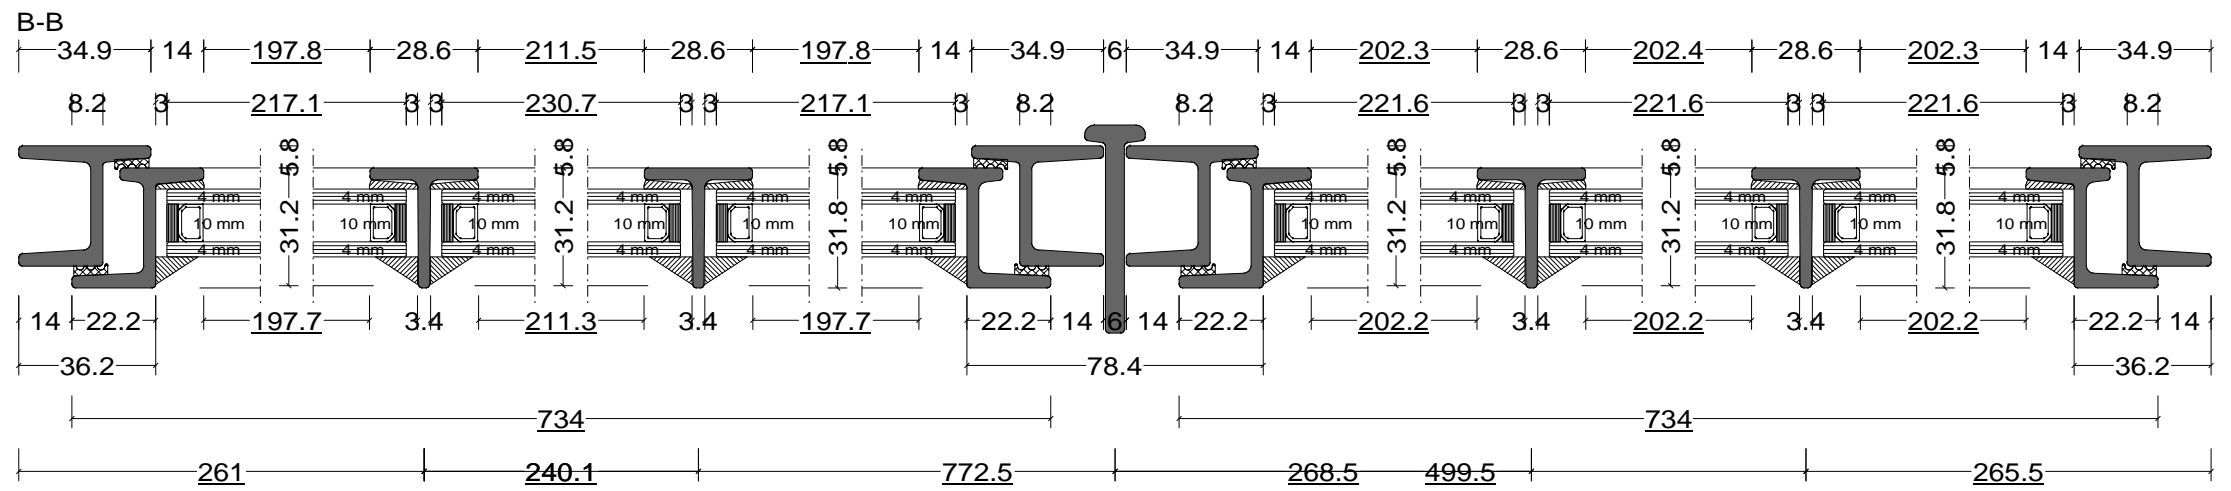

Pos. GF Window, Quantity: 1
 Finish: RAL
 Job: NW1611

Pos. FF Windows, Quantity: 2

Finish: RAL

Job: NW1611