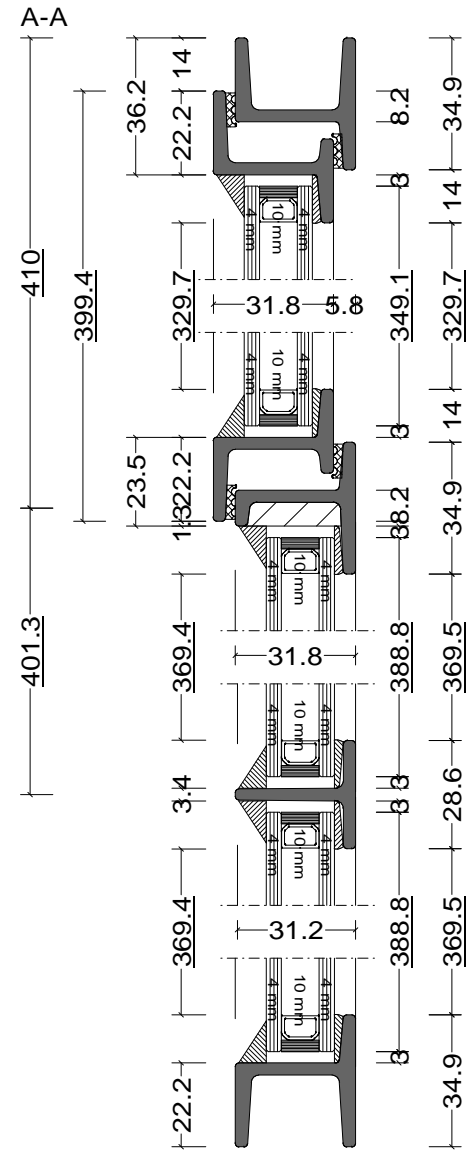

Pos. GF Window, Quantity: 1
 Finish: RAL
 Job: NW1611

Pos. FF Windows, Quantity: 2

Finish: RAL

Job: NW1611