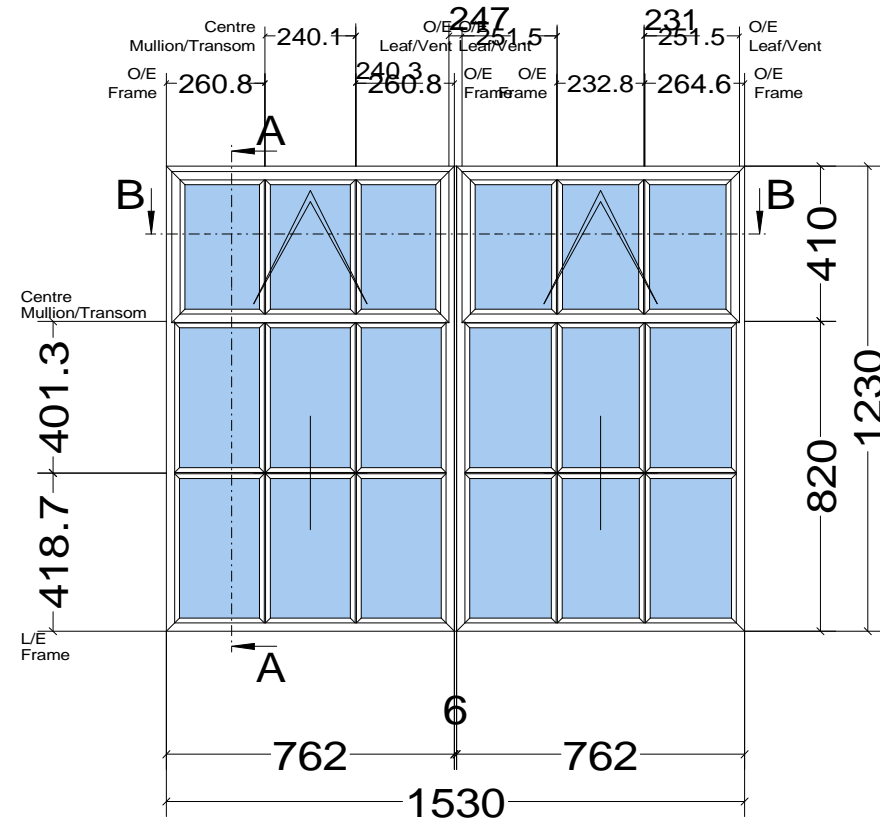

Pos. GF Window, Quantity: 1
 Finish: RAL
 Job: NW1611

Pos. FF Windows, Quantity: 2

Finish: RAL

Job: NW1611