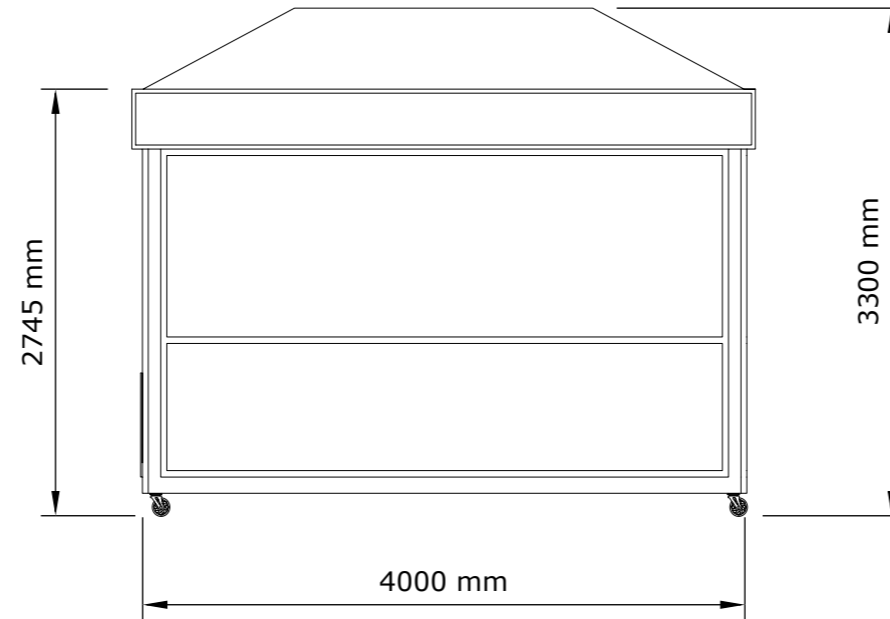

LEFT VIEW

FRONT VIEW

RIGHT VIEW

PLAN VIEW

SCALE BAR 1:50

ELAINE MILLS - FLOWERSTALL
TOTTENHAM COURT ROAD

KIOSK DRAWING

07/01/2020
REF - TCRH1