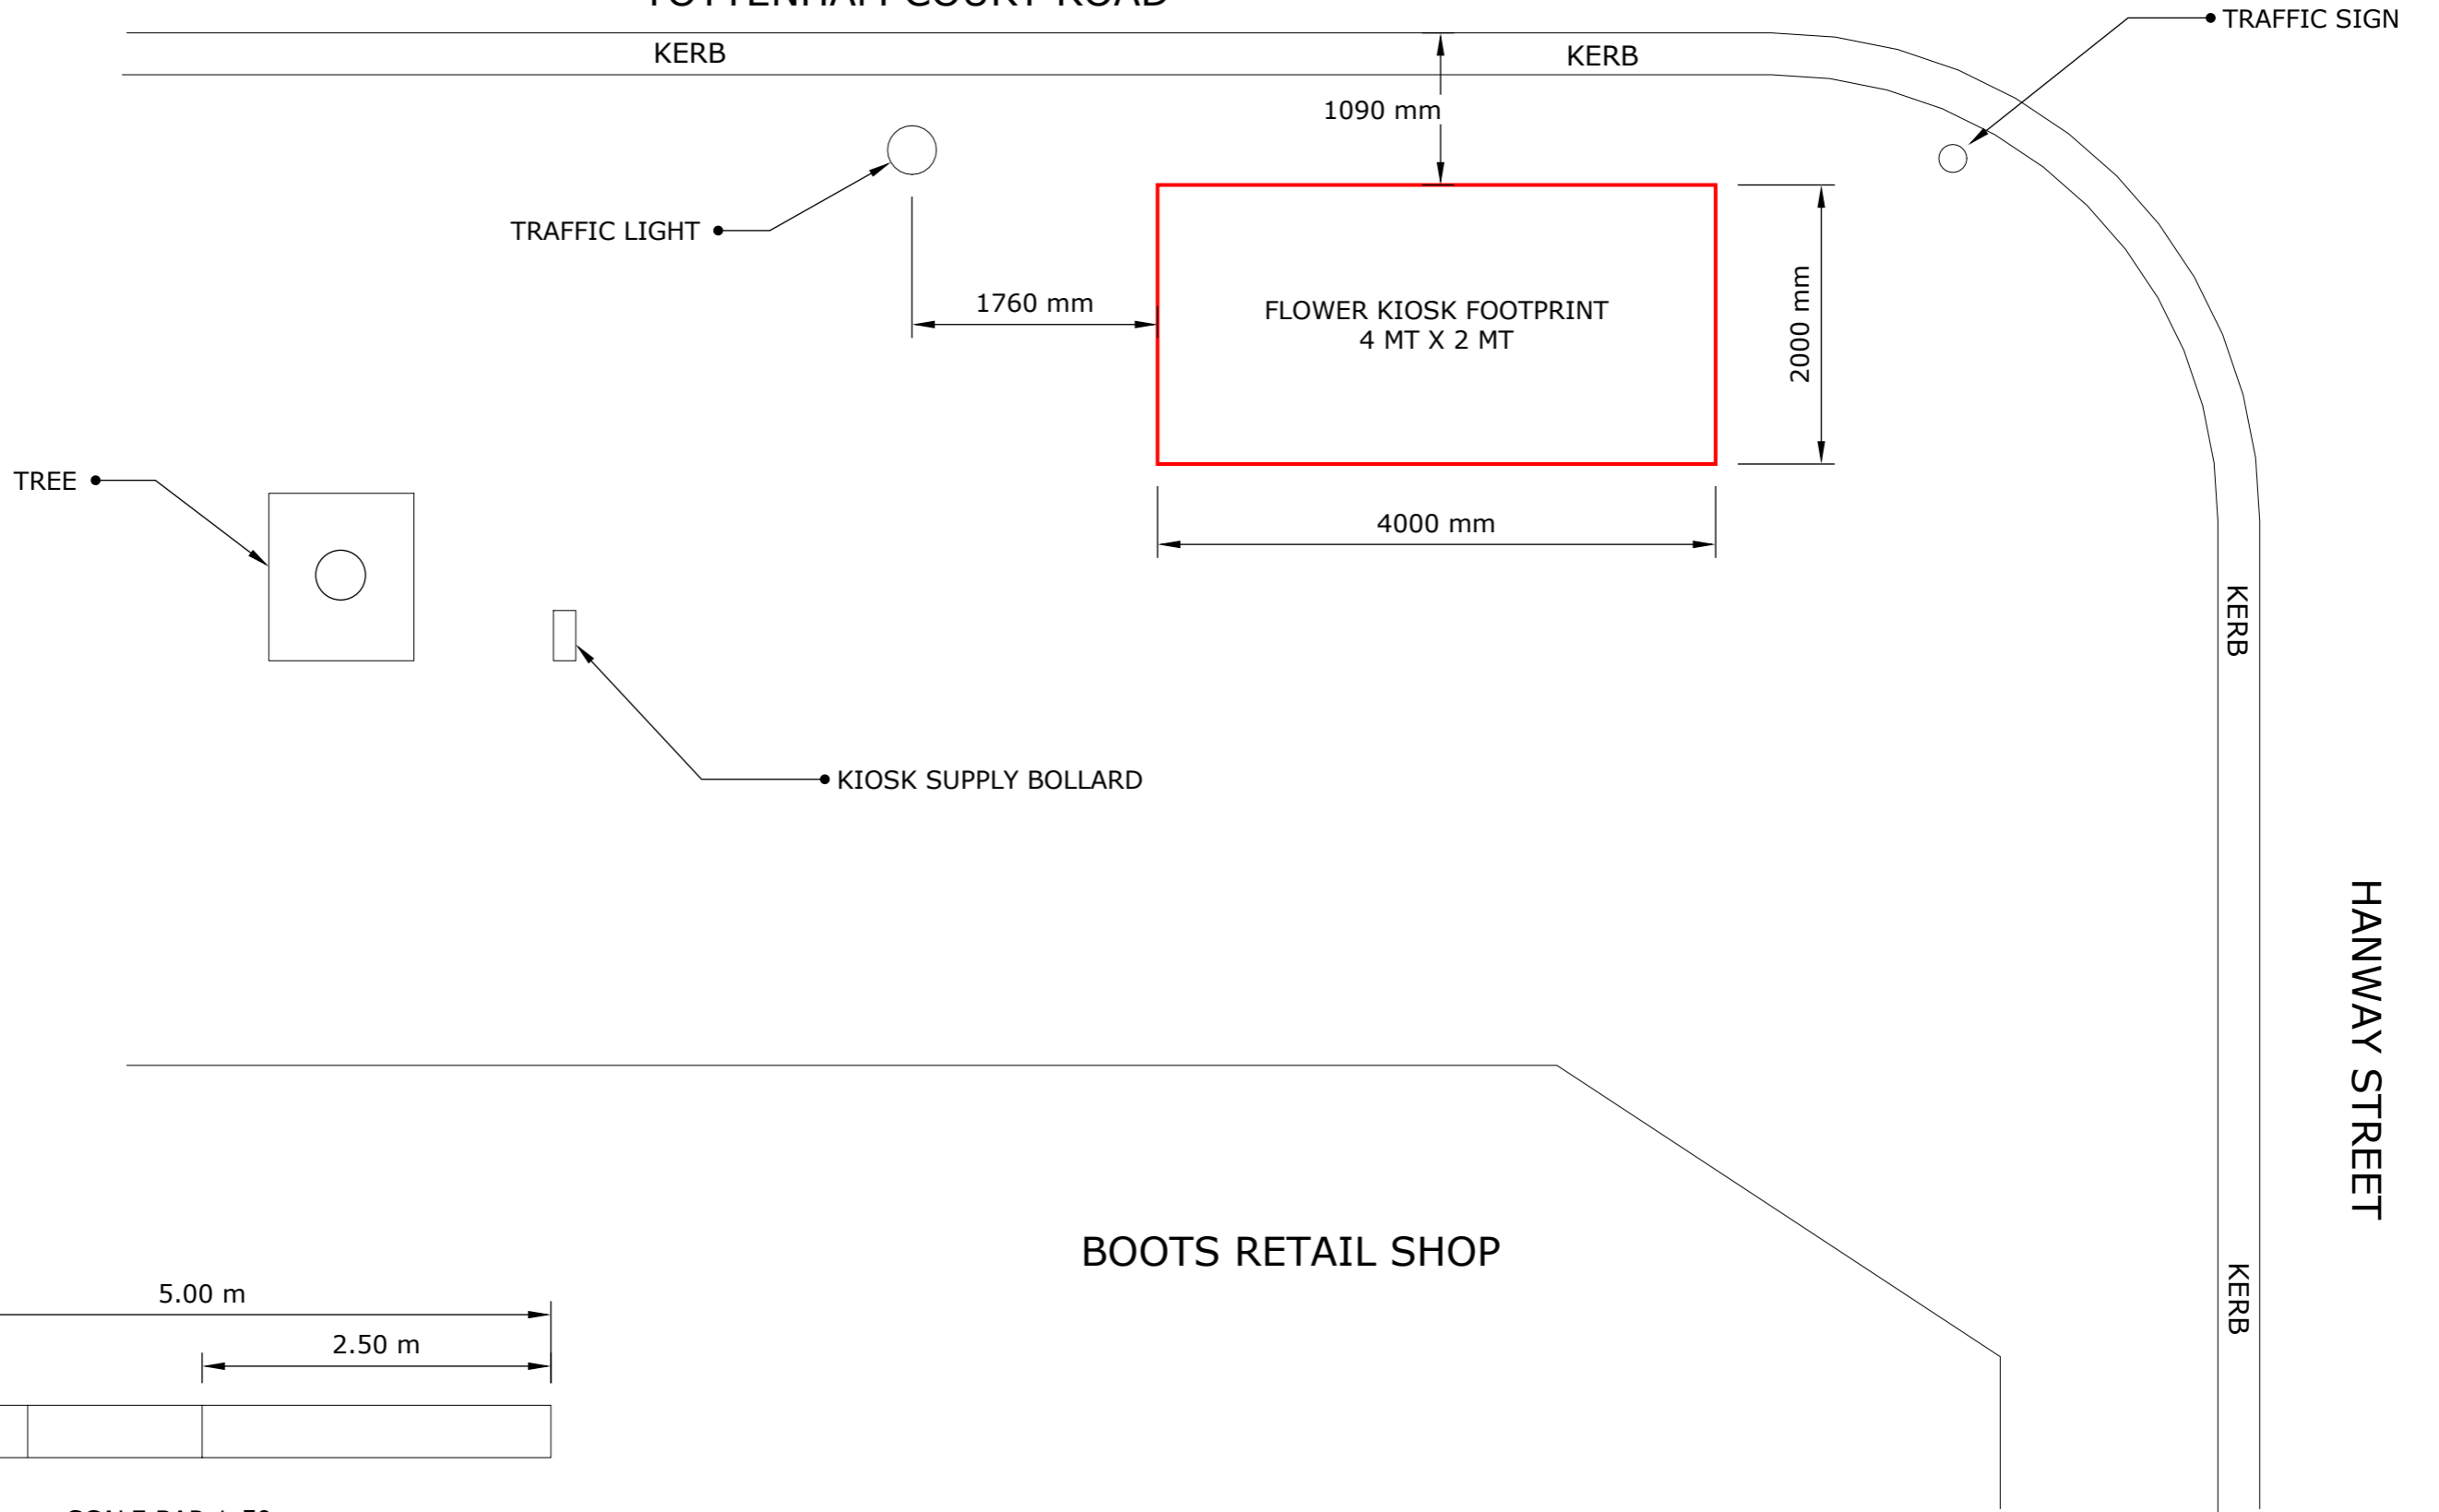

TOTTENHAM COURT ROAD

SCALE BAR 1:50

BOOTS RETAIL SHOP

ELAINE MILLS - FLOWERSTALL TOTTENHAM COURT ROAD	SITE PLAN	07/01/2020			REVISIONS		1	
		REF - TCRH1			MM/DD/YY	REMARKS		A
COPYRIGHT : Capital Kiosk reserves the ownership rights of this drawing and the same cannot be reproduced or transferred to third parties without written authorisation			Capital Kiosk Co Ltd, Maguire Industrial Estate, 219 Torrington Avenue, Coventry, CV4 9HN T:024 76 471666 M: info@capitalkiosk.co.uk W: www.capitalkiosk.co.uk			1	---	
						2	---	...
						3	---	...
						4	---	...
						5	---	...