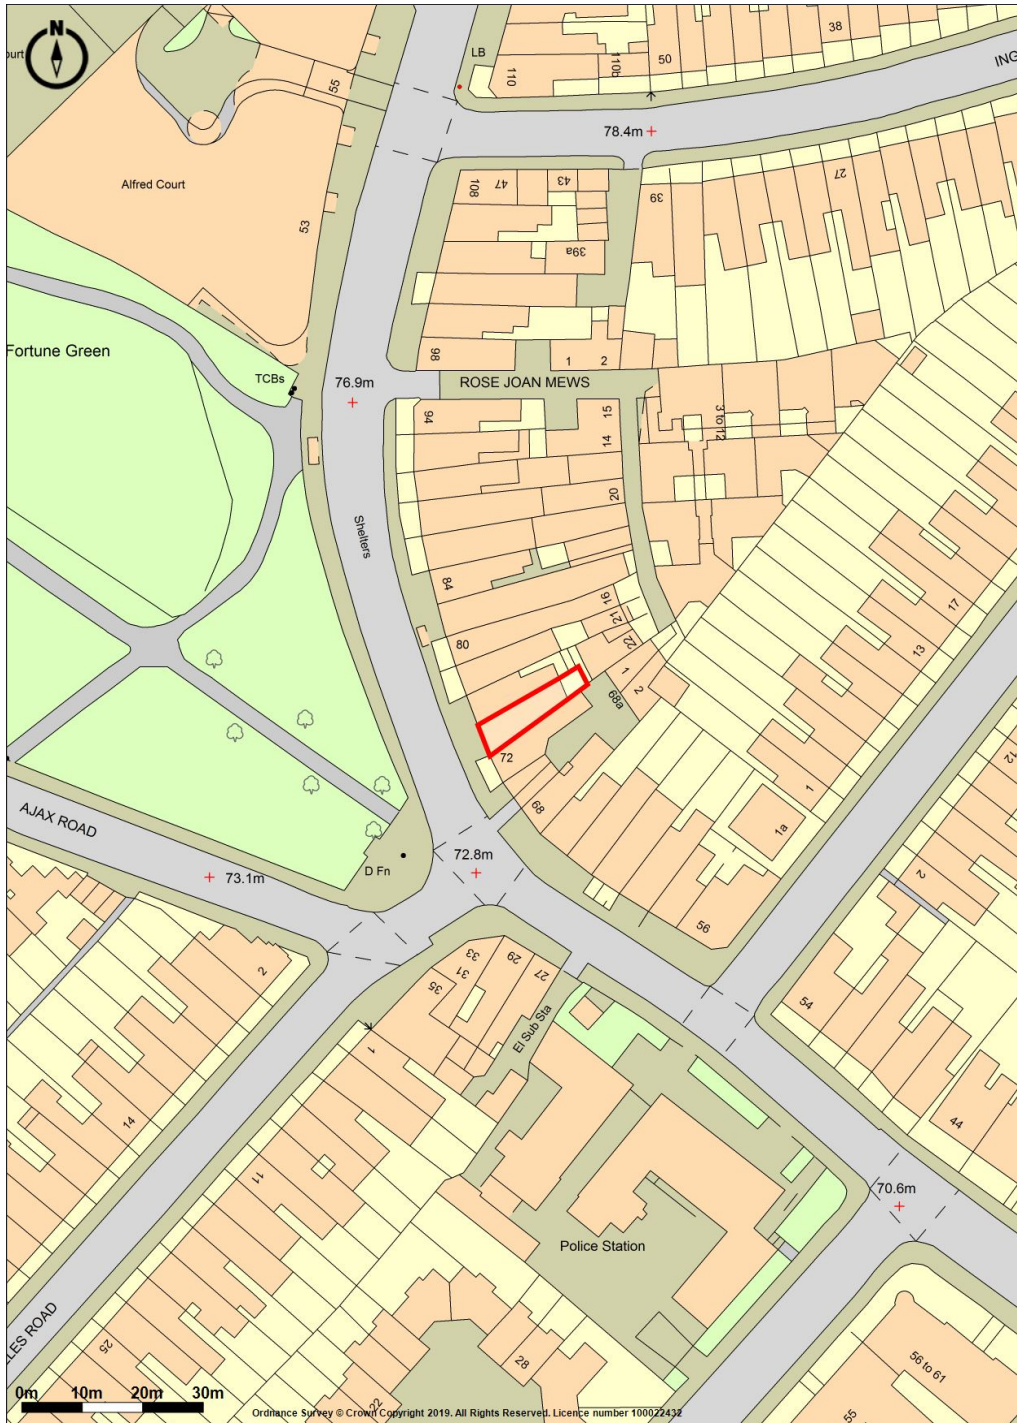

74 Fortune Green Road, London NW6 1DS

Promap^{v2}
LANDMARK INFORMATION

Ordnance Survey © Crown Copyright 2019. All Rights Reserved.
Licence number 100022432
Plotted Scale - 1:1250. Paper Size - A4

Ref: DWD.01
Scale: 1,250 @ A4