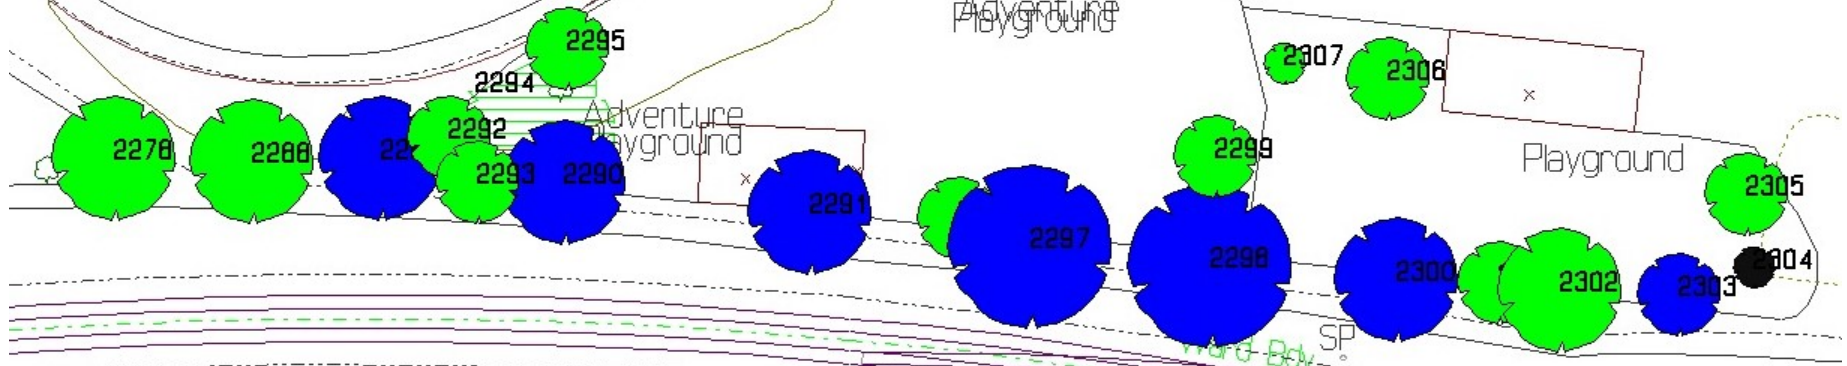

# Arbortrack Report 12/09/2019

Vegetation ID	Species Common	Girth	Height	Spread
Hampstead-00005	Common Ash	> 750mm	15 to 20m	10 to 15m
Hampstead-00006	Common Ash	450-600mm	05 to 10m	00 to 05m
Hampstead-00007	Common Ash	600-750mm	05 to 10m	00 to 05m
Hampstead-00008	Poplar species	> 750mm	20 to 25m	20m >
Hampstead-00009	Common Ash	450-600mm	05 to 10m	05 to 10m
Hampstead-00010	Poplar species	450-600mm	15 to 20m	10 to 15m
Hampstead-00011	Turkey Oak	> 750mm	05 to 10m	10 to 15m
Hampstead-00012	Common Ash	450-600mm	10 to 15m	05 to 10m
Hampstead-00013	Common Ash	> 750mm	15 to 20m	10 to 15m
Hampstead-00014	Lime species	450-600mm	05 to 10m	05 to 10m
Hampstead-00015	Sycamore	450-600mm	05 to 10m	05 to 10m
Hampstead-00016	Common Ash	150-300mm	00 to 05m	00 to 05m
Hampstead-00017	English Elm	300-450mm	05 to 10m	00 to 05m
Hampstead-00018	Quickthorn	300-450mm	05 to 10m	00 to 05m
Hampstead-00019	English Oak	600-750mm	05 to 10m	05 to 10m
Hampstead-00020	Poplar species	> 750mm	15 to 20m	20m >
Hampstead-00021	Horse Chestnut	600-750mm	05 to 10m	10 to 15m
Hampstead-00022	English Oak	> 750mm	10 to 15m	05 to 10m
Hampstead-00023	English Oak	600-750mm	10 to 15m	05 to 10m
Hampstead-00024	London Plane	> 750mm	15 to 20m	15 to 20m
Hampstead-00025	Quickthorn	300-450mm	05 to 10m	00 to 05m
Hampstead-00026	Common Ash	150-300mm	00 to 05m	00 to 05m
Hampstead-00027	London Plane	> 750mm	15 to 20m	15 to 20m
Hampstead-00028	London Plane	600-750mm	15 to 20m	10 to 15m
Hampstead-00029	London Plane	> 750mm	15 to 20m	15 to 20m
Hampstead-00030	Common Ash	600-750mm	15 to 20m	10 to 15m
Hampstead-00031	Turkey Oak	> 750mm	20 to 25m	15 to 20m
Hampstead-00032	Lime species	300-450mm	10 to 15m	05 to 10m
Hampstead-00033	London Plane	> 750mm	15 to 20m	10 to 15m
Hampstead-00034	London Plane	> 750mm	15 to 20m	10 to 15m
Hampstead-00035	London Plane	> 750mm	15 to 20m	15 to 20m
Hampstead-00036	London Plane	> 750mm	15 to 20m	15 to 20m
Hampstead-00037	London Plane	> 750mm	15 to 20m	15 to 20m
Hampstead-00038	Hornbeam	450-600mm	10 to 15m	10 to 15m
Hampstead-00039	Hornbeam	450-600mm	15 to 20m	10 to 15m
Hampstead-00040	London Plane	600-750mm	10 to 15m	10 to 15m
Hampstead-00041	Hornbeam	450-600mm	10 to 15m	10 to 15m
Hampstead-00042	London Plane	600-750mm	10 to 15m	10 to 15m
Hampstead-00043	London Plane	> 750mm	15 to 20m	15 to 20m