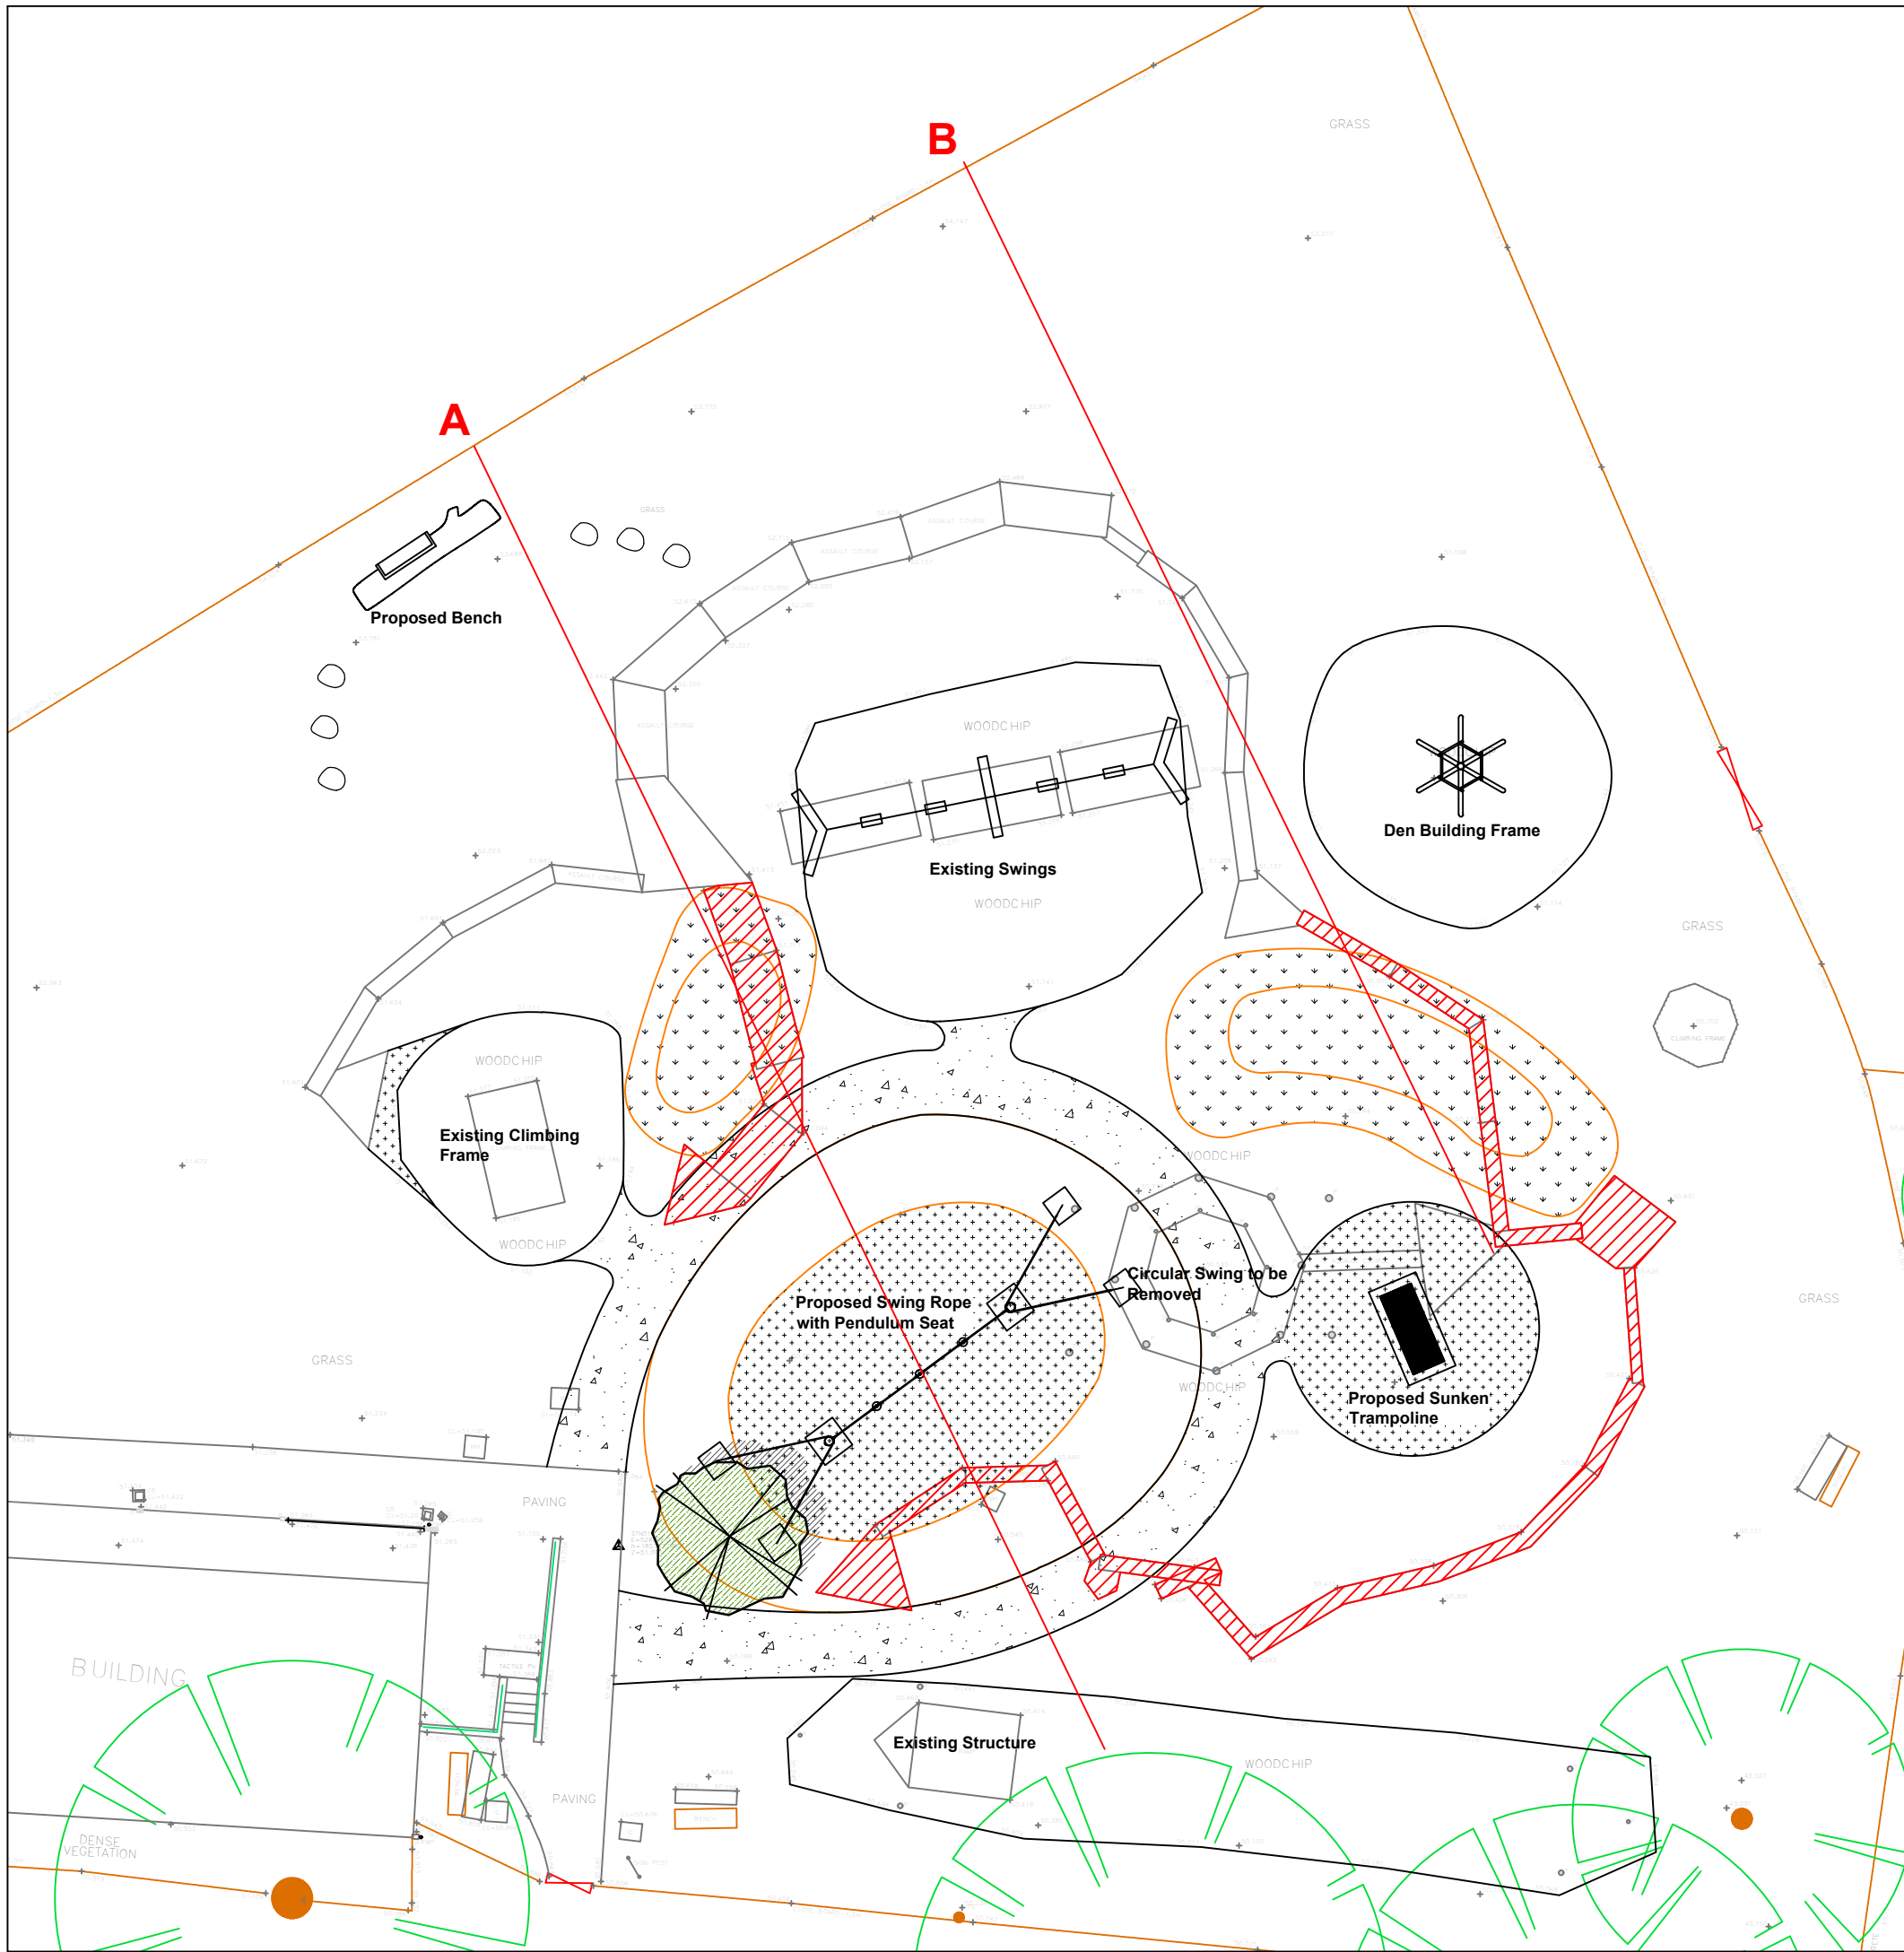

<b>Project</b> Hamstead Heath			
<b>Title</b> Landscape Proposals Sections			
<b>Date</b> 03.12.19	<b>Scale</b> 1:100@A3	<b>Drawn</b> NW	<b>Checked</b> DW
<b>Job</b>	<b>Element</b>	<b>No.</b> DW38.009	<b>Issue</b> A
		51 Portland Road Portland Road Studios Kingston-upon-Thames Surrey, KT1 2SH	
			

**Legend**

-  Proposed Bark Chip
-  Proposed Path
-  Proposed Grass Mounds
-  Existing Walkway to be Removed

**Project**  
Hamstead Heath

**Title**  
Landscape Proposals

<b>Date</b>	<b>Scale</b>	<b>Drawn</b>	<b>Checked</b>
03.12.19	1:200@A3	NW	DW

<b>Job</b>	<b>Element</b>	<b>No.</b>	<b>Issue</b>	<b>Revision</b>
		DW38.009		A

51 Portland Road  
Portland Road Studios  
Kingston-upon-Thames  
Surrey, KT1 2SH