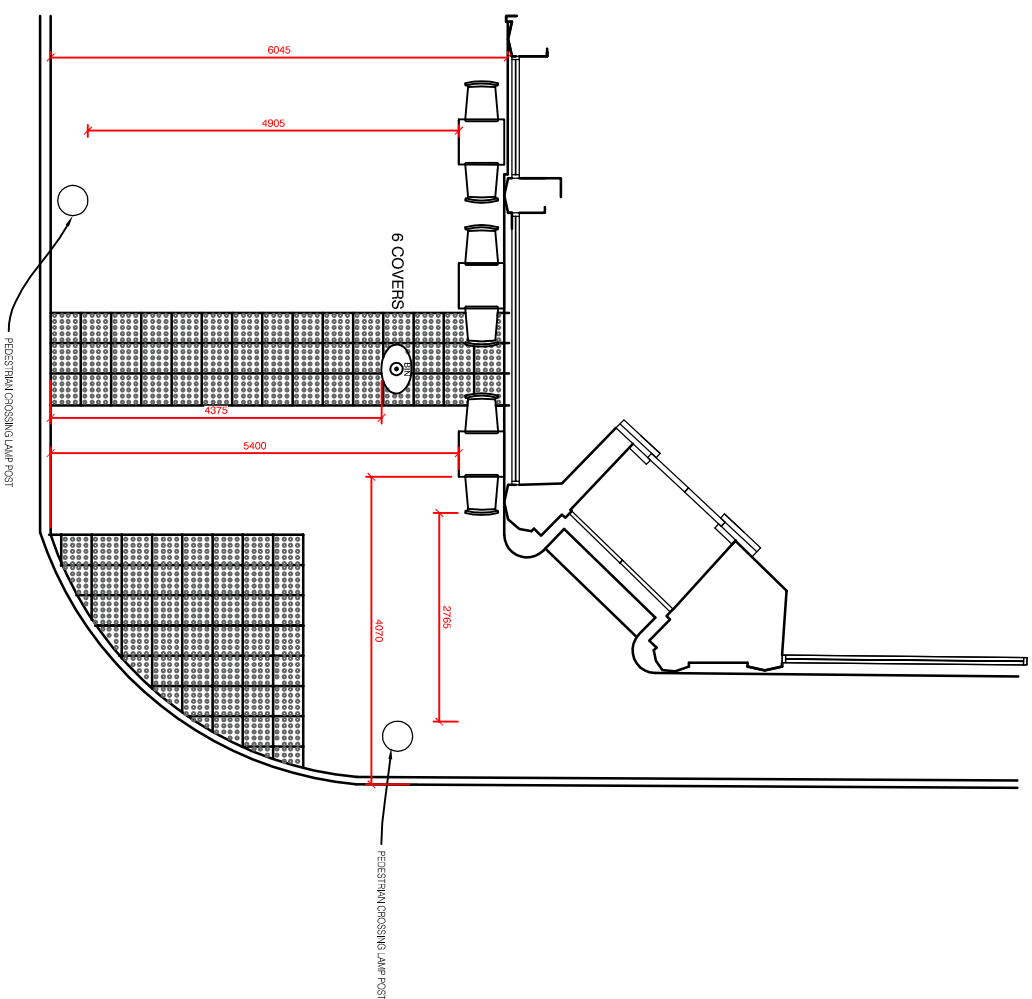

EXISTING SHOPFRONT AREAS

PROPOSED EXTERNAL SEATING AREA

PROPOSED EXTERNAL SEATING AT 60 KINGSWAY LONDON, WC2B 6DS

SCALE 1:100 @ A3