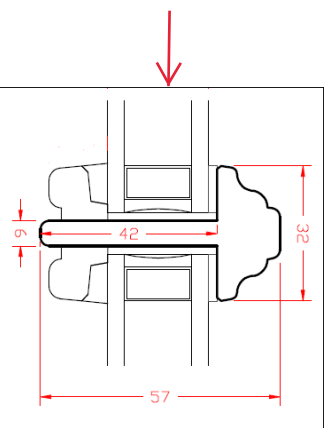

32mm solid glazing bar

Drawings are for illustrative purposes only and are subject to change without notice.

CW170 Vertical Section		80mm Bottom rail		
		Drawn by BH	Filename	Date 21/10/15