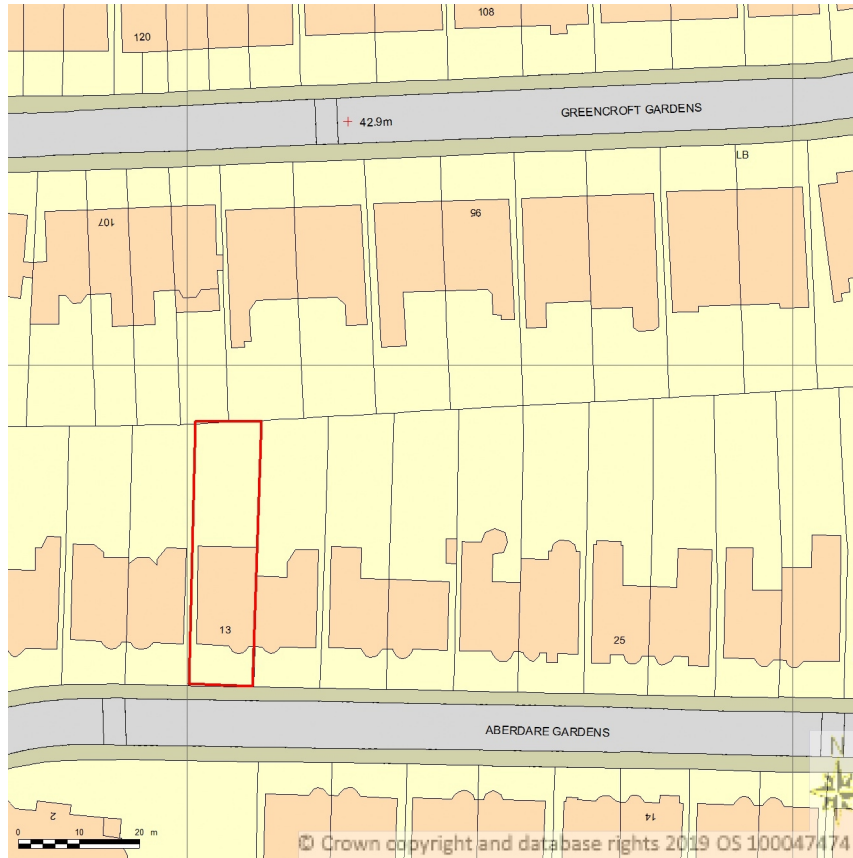

SITE LOCATION PLAN
AREA 2 HA
SCALE: 1:1250 on A4
CENTRE COORDINATES: 525841 , 184189

Supplied by Streetwise Maps Ltd
www.streetwise.net
Licence No: 100047474
14:09:39 28/11/2019