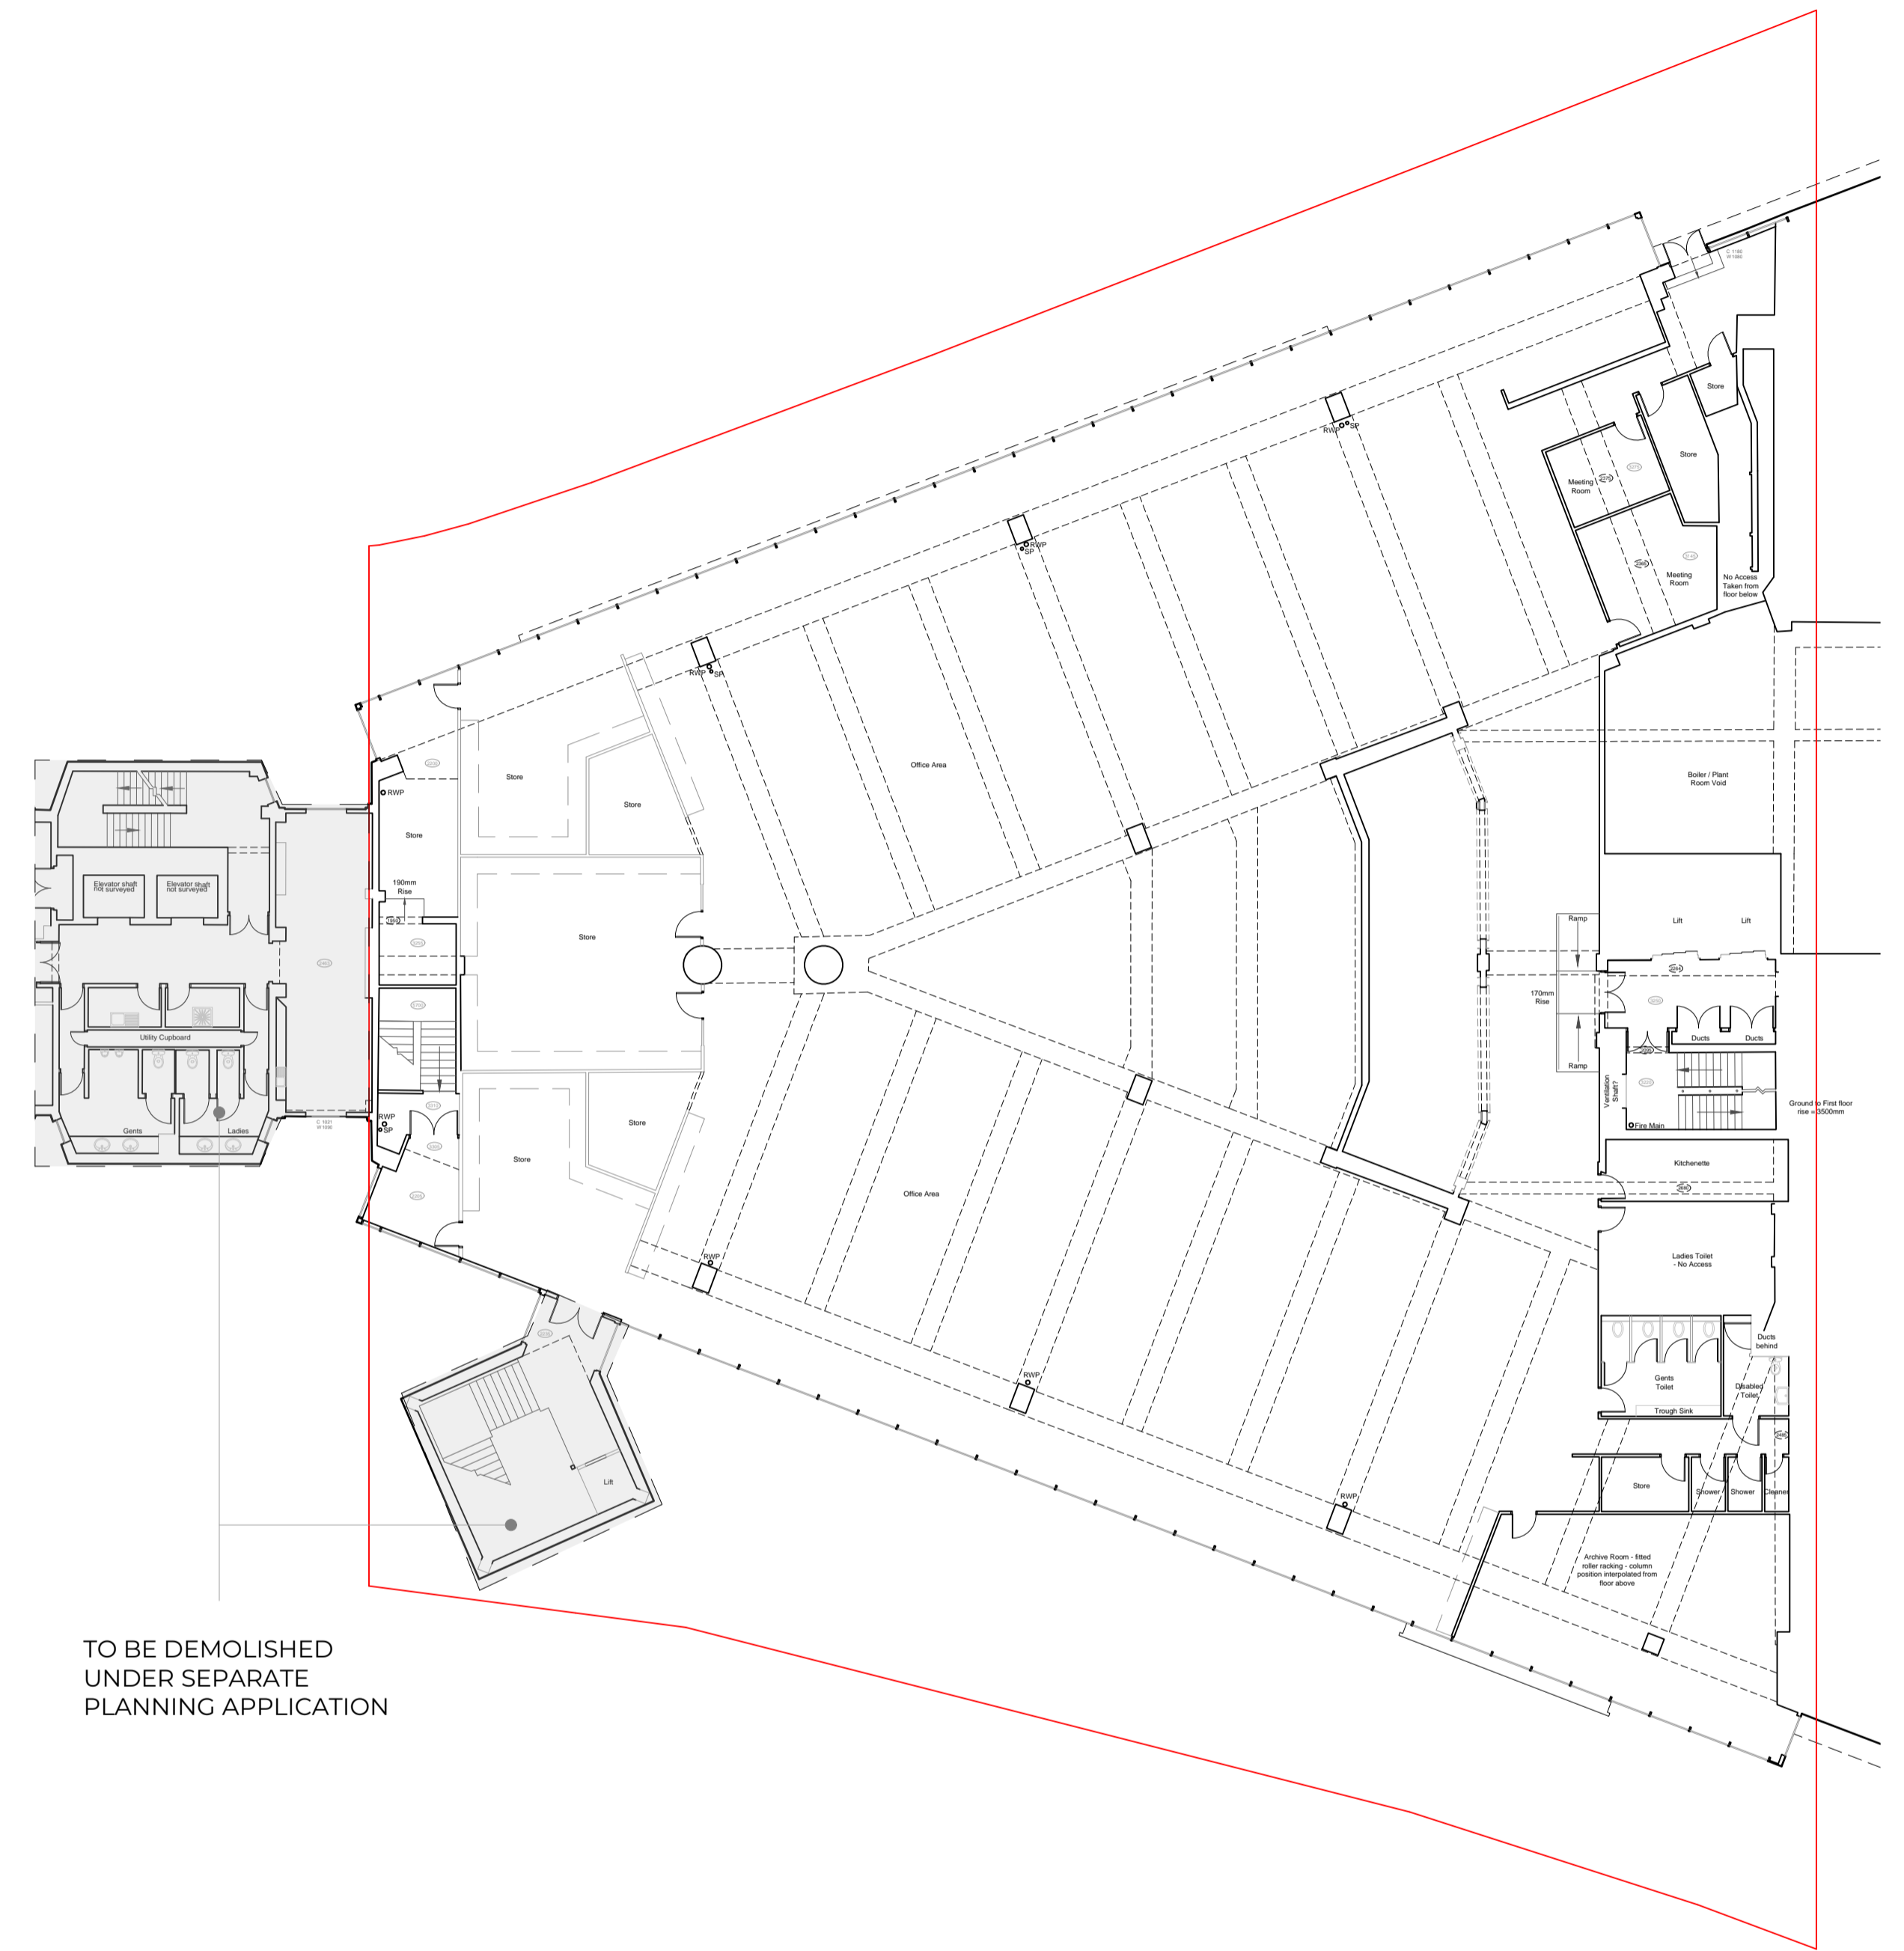

FIRST FLOOR PLAN

Rev	Date	Description	Drawing Name
		6A St Pancras Way London	Existing Plans
14 Little Portland Street, London, W1W 8BN T: 020 7637 0601 W: www.reefestates.co.uk		PLANNING SUBMISSION	1:200 @A1
		Date first Issued 19.12.19	Layout ID 03